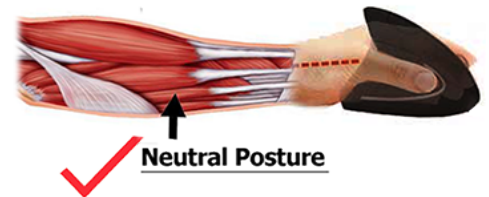

## 2.4GHz RF Wireless Vertical Left handed Mouse

www.adesso.com

### When using ordinary mouse

### ■ Ergonomic Vertical Design Made for Left-Handers

You can now enjoy our ergonomic vertical mouse design in your LEFT hand! This design provides better support for your forearm, minimizing wrist pain that can come from twisting. Our vertical ergonomic model helps you achieve a more natural grip, better support, and natural wrist position. With our sleek design and added support, the Adesso Wireless Left-handed Vertical Ergonomic iMouse E90 is perfect for long hours of use.