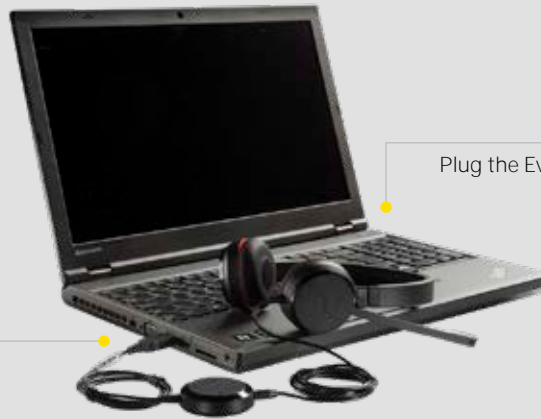

Clearer conversation for greater efficiency

Entry-level professional headset with easy call management and great sound for calls and music.

Manage calls easily

Get easy access to the most used functions, like volume and mute. You can also answer and end calls quickly and easily, directly from the control unit.

Flexible plug-and-play connectivity

Works straight out of the box. Installation is as easy as simply plugging it in to the USB port on your computer. Choose between USB-A and USB-C variants.

All day comfort (Evolve 20SE)

Built for style and comfort with soft leatherette ear cushions. Adjustable headband lets you find the perfect fit.

Connects to*:

* Device dependent

EVOLVE 20 SE

EVOLVE 20

HOW TO CONNECT

Plug the Evolve20/20SE into a USB port on your computer. Choose between USB-A and USB-C variants

Plug the Evolve20/20SE into a USB-A or USB-C port on your mobile devices*

HOW TO USE – CALL MANAGEMENT

FEATURES		BENEFITS
Connectivity	USB-A or USB-C connectivity Certifications	Plug-and-play connectivity to your computer or mobile device* via USB-A or USB-C** Leading UC vendors and Microsoft Teams**
Audio	Microphone Software integration Speakers	Noise-cancelling microphone eliminates background noise Additional features available via Jabra Xpress and Jabra Direct Powerful 28mm speakers deliver richer sound for a more immersive audio experience
Ease of use	Call management All day comfort	Answer/reject calls; increase/decrease speaker volume; mute Foam or leatherette ear cushions** and an on-ear wearing style for all-day comfort
Variants	UC and MS variants Wearing styles	Choose from UC or MS Teams variants Available in stereo and mono variants
Compatibility	Leading UC vendors and Microsoft teams**	  