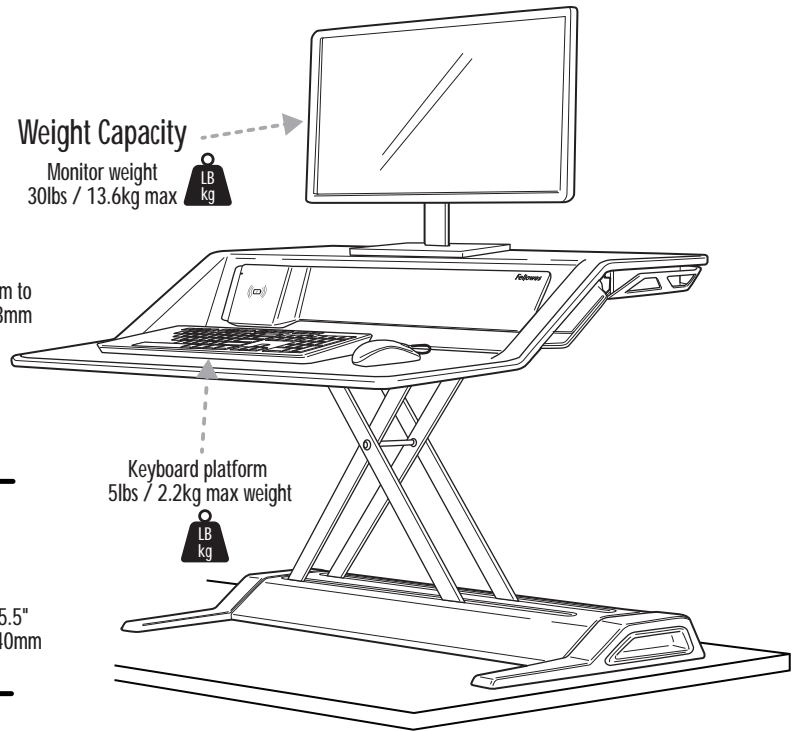

Lotus™ DX Sit-Stand Workstation

Dimensions

US 8080301 / 8080201
 Europe 8081001 / 8081101
 AU 8082101 / 8082201

Highest Position

Lowest Position

Weight Capacity

Monitor weight
 30lbs / 13.6kg max

Keyboard platform
 5lbs / 2.2kg max weight

Base Footprint

Corner Configuration

2 x USB 900mA
 Data Transfer Ports