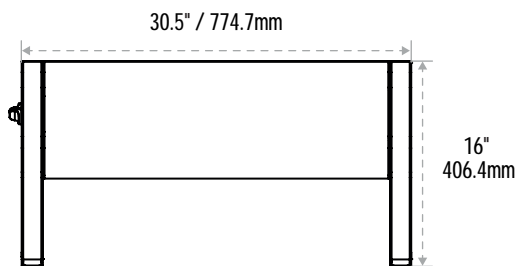

Lotus™ DX Sit-Stand Workstation

Dimensions

US 8080301 / 8080201
 Europe 8081001 / 8081101
 AU 8082101 / 8082201

Highest Position

Lowest Position

Weight Capacity

Monitor weight
 30lbs / 13.6kg max

Keyboard platform
 5lbs / 2.2kg max weight

Base Footprint

Corner Configuration

2 x USB 900mA
 Data Transfer Ports