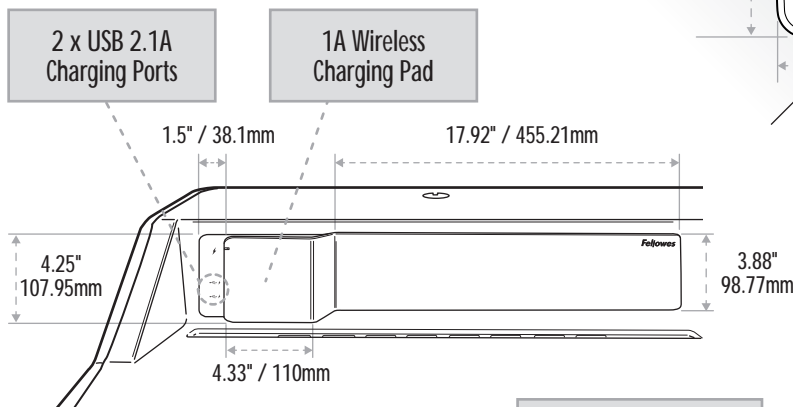

Lotus™ DX Sit-Stand Workstation

Dimensions

US 8080301 / 8080201
 Europe 8081001 / 8081101
 AU 8082101 / 8082201

Highest Position

Lowest Position

Weight Capacity

Monitor weight
 30lbs / 13.6kg max

Keyboard platform
 5lbs / 2.2kg max weight

Base Footprint

Corner Configuration

2 x USB 900mA
 Data Transfer Ports