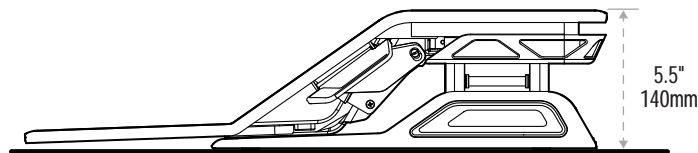

Lotus™ DX Sit-Stand Workstation

Dimensions

US 8080301 / 8080201
 Europe 8081001 / 8081101
 AU 8082101 / 8082201

Highest Position

Lowest Position

Weight Capacity

Monitor weight
 30lbs / 13.6kg max

Keyboard platform
 5lbs / 2.2kg max weight

Base Footprint

Corner Configuration

2 x USB 900mA
 Data Transfer Ports