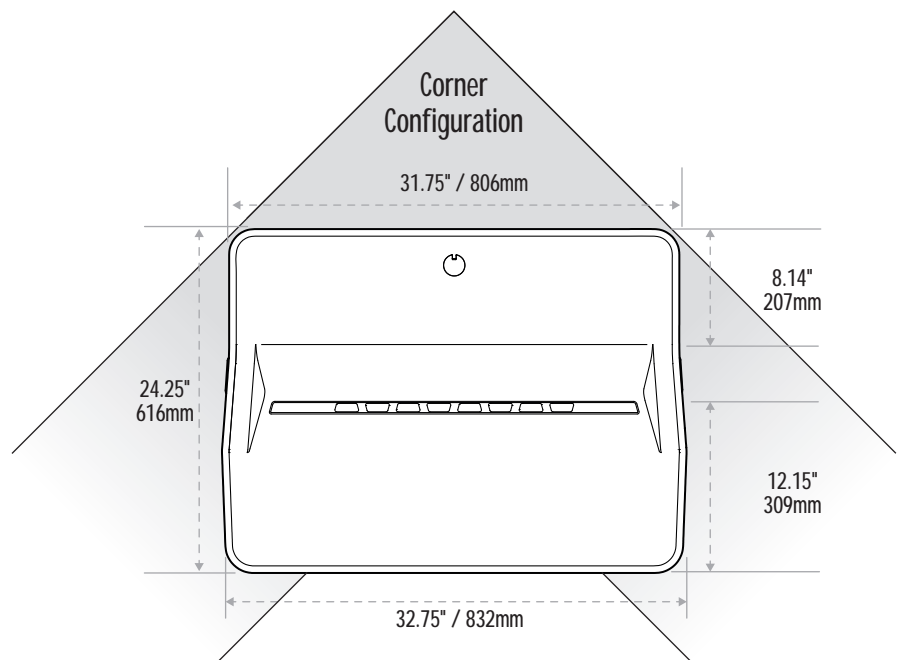

Lotus™ DX Sit-Stand Workstation

Dimensions

US 8080301 / 8080201
 Europe 8081001 / 8081101
 AU 8082101 / 8082201

Highest Position

Lowest Position

Weight Capacity

Monitor weight
 30lbs / 13.6kg max

Keyboard platform
 5lbs / 2.2kg max weight

Base Footprint

Corner Configuration

2 x USB 900mA
 Data Transfer Ports