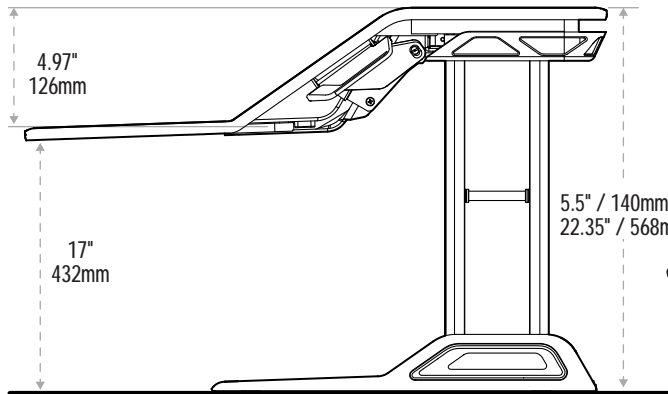

Lotus™ DX Sit-Stand Workstation

Dimensions

US 8080301 / 8080201
 Europe 8081001 / 8081101
 AU 8082101 / 8082201

Highest Position

Lowest Position

Weight Capacity

Monitor weight
 30lbs / 13.6kg max

Keyboard platform
 5lbs / 2.2kg max weight

Base Footprint

Corner Configuration

2 x USB 900mA
 Data Transfer Ports