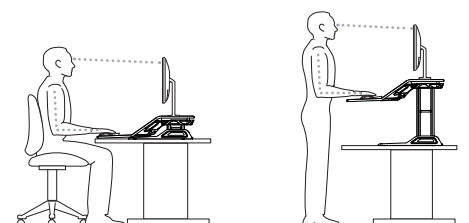

Lotus™ DX Sit-Stand Workstation

Dimensions

US 8080301 / 8080201
 Europe 8081001 / 8081101
 AU 8082101 / 8082201

Highest Position

Lowest Position

Weight Capacity

Monitor weight
 30lbs / 13.6kg max

Keyboard platform
 5lbs / 2.2kg max weight

Base Footprint

Corner Configuration

2 x USB 900mA
 Data Transfer Ports