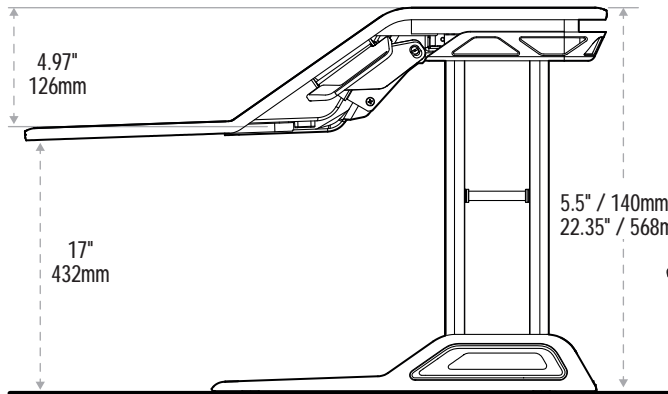

# Lotus™ DX Sit-Stand Workstation

## Dimensions

US 8080301 / 8080201  
 Europe 8081001 / 8081101  
 AU 8082101 / 8082201

Highest Position

Lowest Position

### Weight Capacity

Monitor weight  
 30lbs / 13.6kg max

Keyboard platform  
 5lbs / 2.2kg max weight

Base Footprint

### Corner Configuration

2 x USB 2.1A  
 Charging Ports

1A Wireless  
 Charging Pad

2 x USB 900mA  
 Data Transfer Ports