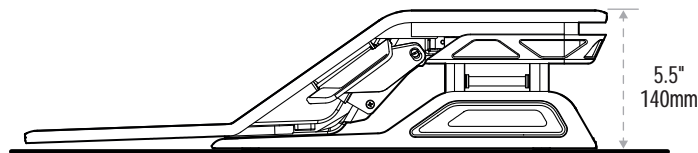

# Lotus™ DX Sit-Stand Workstation

## Dimensions

US 8080301 / 8080201  
 Europe 8081001 / 8081101  
 AU 8082101 / 8082201

Highest Position

Lowest Position

### Weight Capacity

Monitor weight  
 30lbs / 13.6kg max

Keyboard platform  
 5lbs / 2.2kg max weight

Base Footprint

### Corner Configuration

2 x USB 2.1A  
 Charging Ports

1A Wireless  
 Charging Pad

2 x USB 900mA  
 Data Transfer Ports