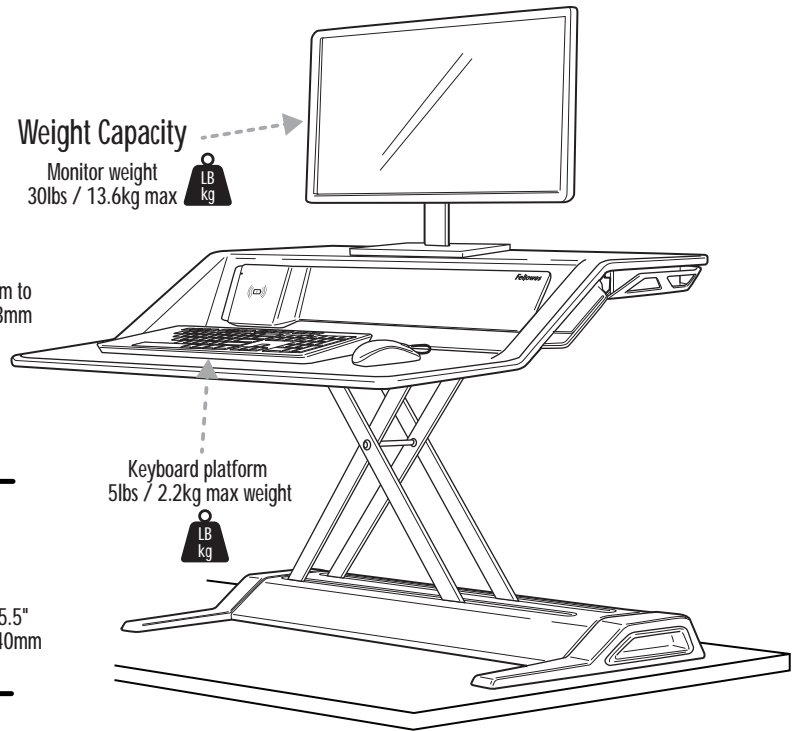

# Lotus™ DX Sit-Stand Workstation

## Dimensions

US 8080301 / 8080201  
 Europe 8081001 / 8081101  
 AU 8082101 / 8082201

Highest Position

Lowest Position

### Weight Capacity

Monitor weight  
 30lbs / 13.6kg max

Keyboard platform  
 5lbs / 2.2kg max weight

Base Footprint

### Corner Configuration

2 x USB 2.1A  
 Charging Ports

1A Wireless  
 Charging Pad

2 x USB 900mA  
 Data Transfer Ports