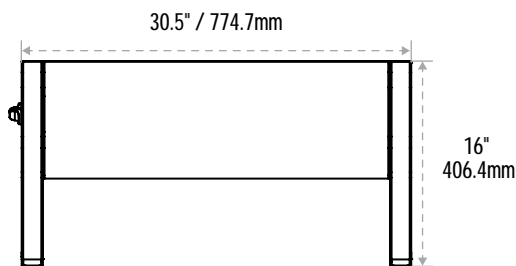

## Dimensions

US 8080301 / 8080201  
 Europe 8081001 / 8081101  
 AU 8082101 / 8082201

Highest Position

Lowest Position

### Weight Capacity

Monitor weight  
 30lbs / 13.6kg max

Keyboard platform  
 5lbs / 2.2kg max weight

Base Footprint

### Corner Configuration

2 x USB 2.1A  
 Charging Ports

1A Wireless  
 Charging Pad

2 x USB 900mA  
 Data Transfer Ports