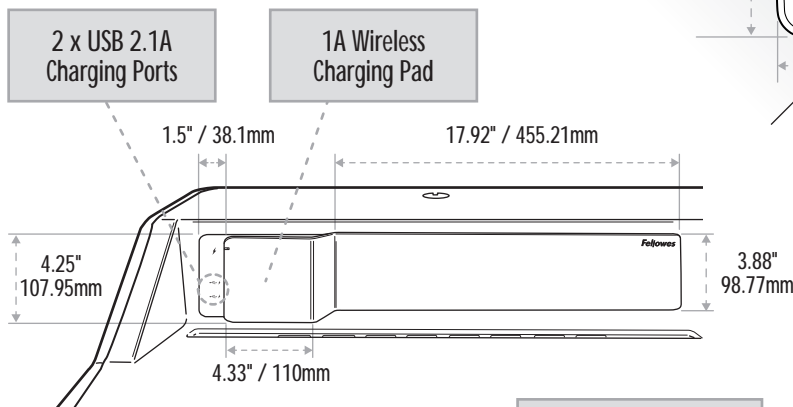

## Dimensions

US 8080301 / 8080201  
 Europe 8081001 / 8081101  
 AU 8082101 / 8082201

Highest Position

Lowest Position

### Weight Capacity

Monitor weight  
 30lbs / 13.6kg max

Keyboard platform  
 5lbs / 2.2kg max weight

Base Footprint

### Corner Configuration

2 x USB 2.1A  
 Charging Ports

1A Wireless  
 Charging Pad

2 x USB 900mA  
 Data Transfer Ports