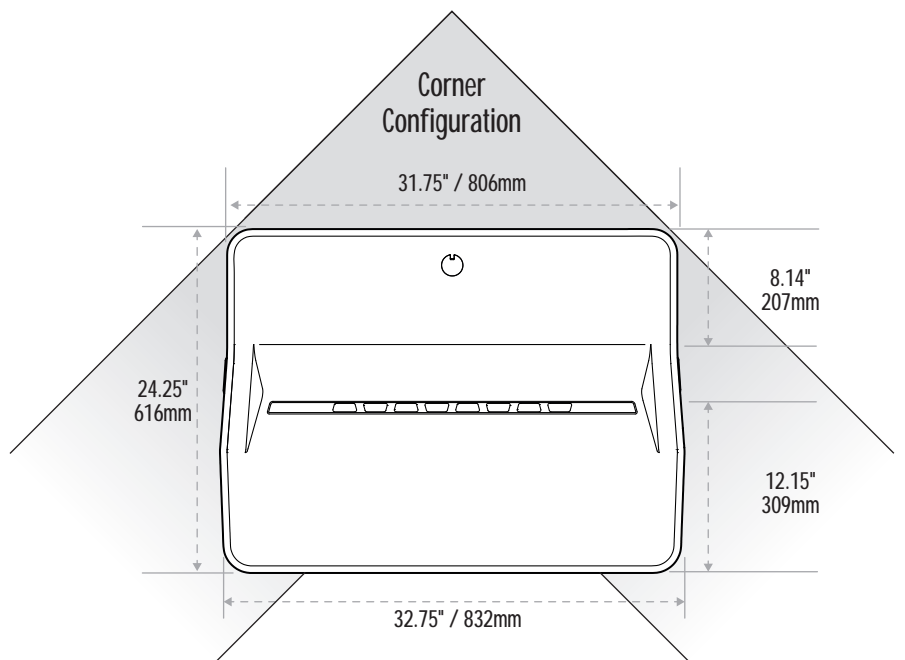

## Dimensions

US 8080301 / 8080201  
 Europe 8081001 / 8081101  
 AU 8082101 / 8082201

Highest Position

Lowest Position

### Weight Capacity

Monitor weight  
 30lbs / 13.6kg max

Keyboard platform  
 5lbs / 2.2kg max weight

Base Footprint

### Corner Configuration

2 x USB 2.1A  
 Charging Ports

1A Wireless  
 Charging Pad

2 x USB 900mA  
 Data Transfer Ports