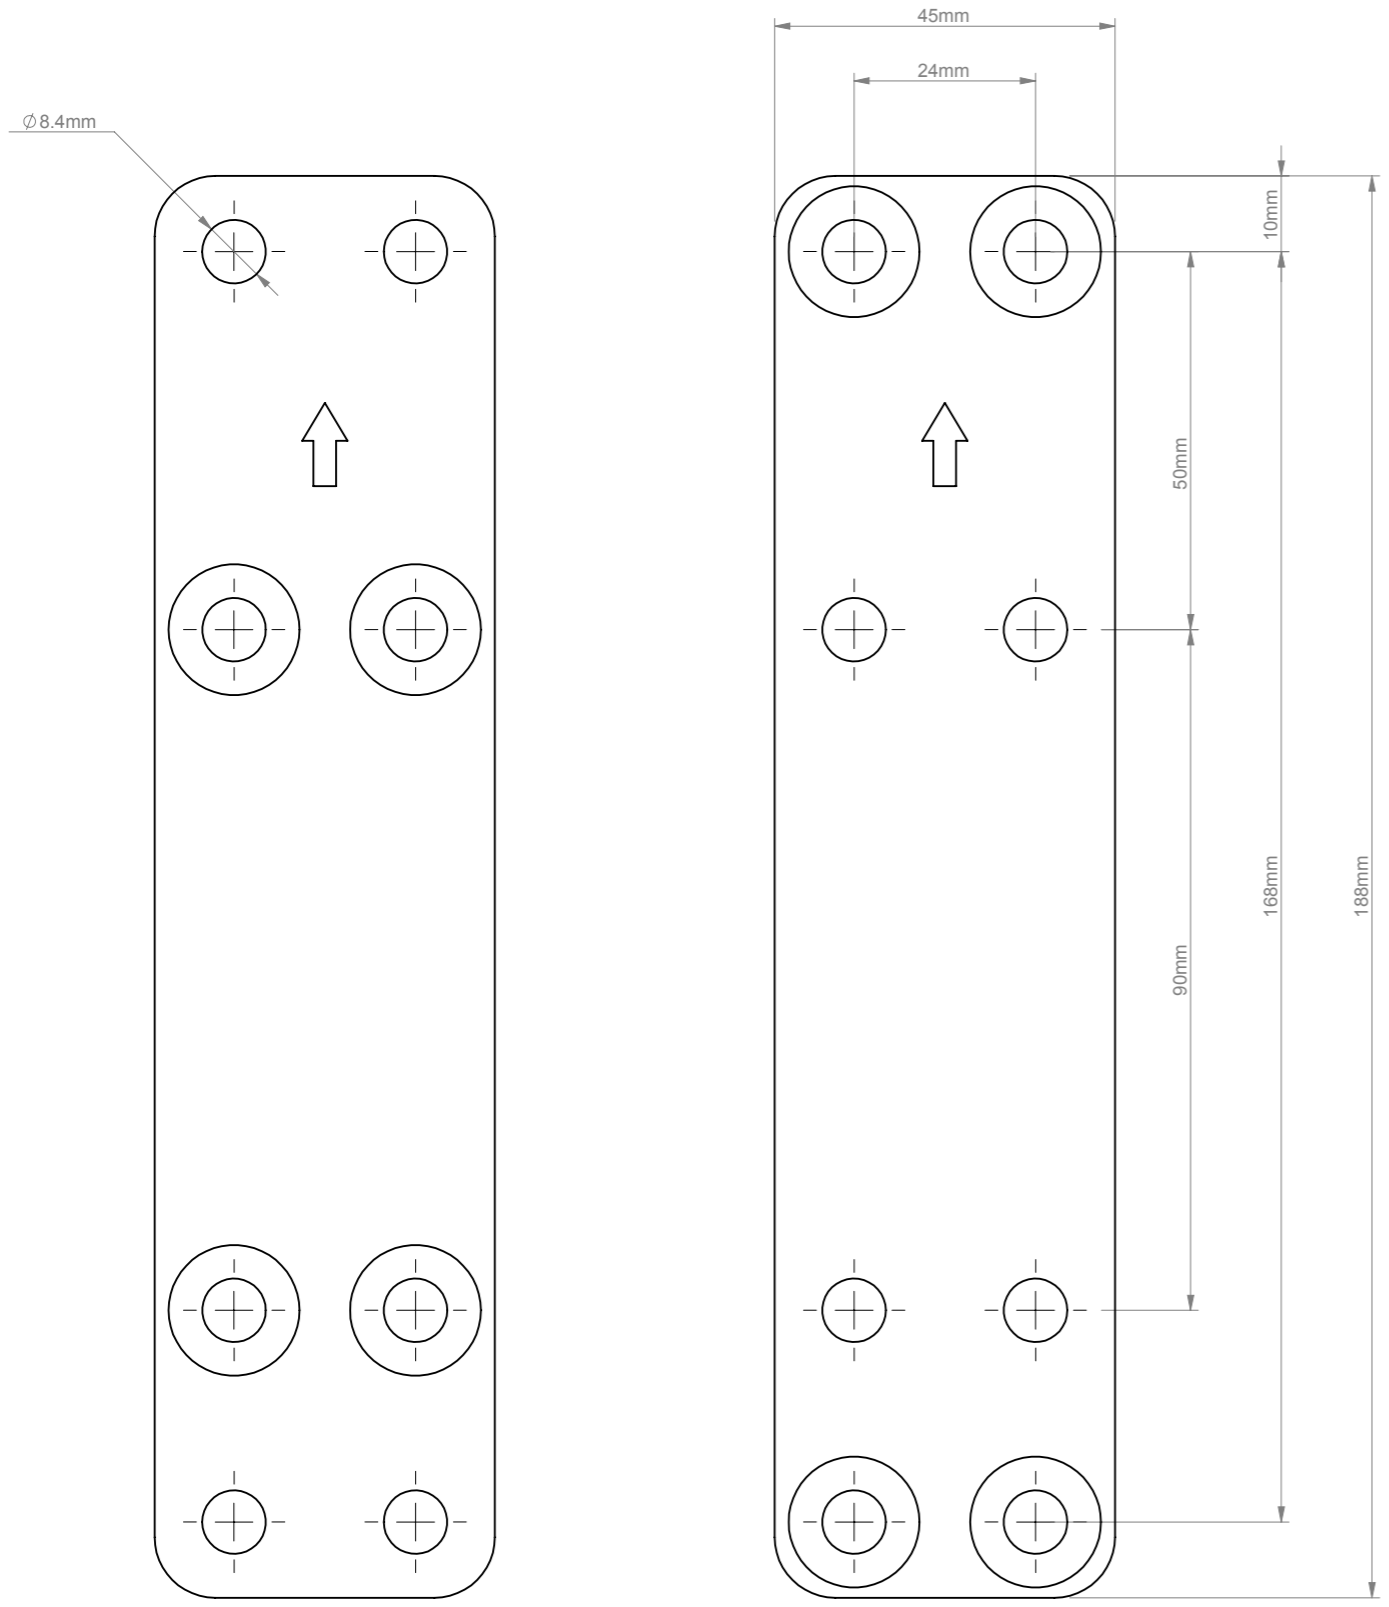

THE INFORMATION CONTAINED IN THIS DRAWING IS THE SOLE PROPERTY OF B-TECH INTERNATIONAL DESIGN AND MANUFACTURING LIMITED, ANY REPRODUCTION IN PART OR WHOLE WITHOUT THE WRITTEN PERMISSION OF B-TECH INTERNATIONAL DESIGN AND MANUFACTURING LIMITED IS PROHIBITED.

B-Tech International Design and Manufacturing Limited		B-Tech No: BT8390-WFK1
Part of the B-Tech International Group of Companies		Version: V1.0
 UNLESS OTHERWISE SPECIFIED DIMENSIONS ARE IN MILLIMETERS	Size: A3	Title: Wall Mounting Bracket for the BT8390 - 5mm distance from wall
	Scale: 1:1	Revision: 0.0
Sheet: 1 of 1	Date: 11/03/2015	File Name: BTD-BT8390-WFK1-R0.0