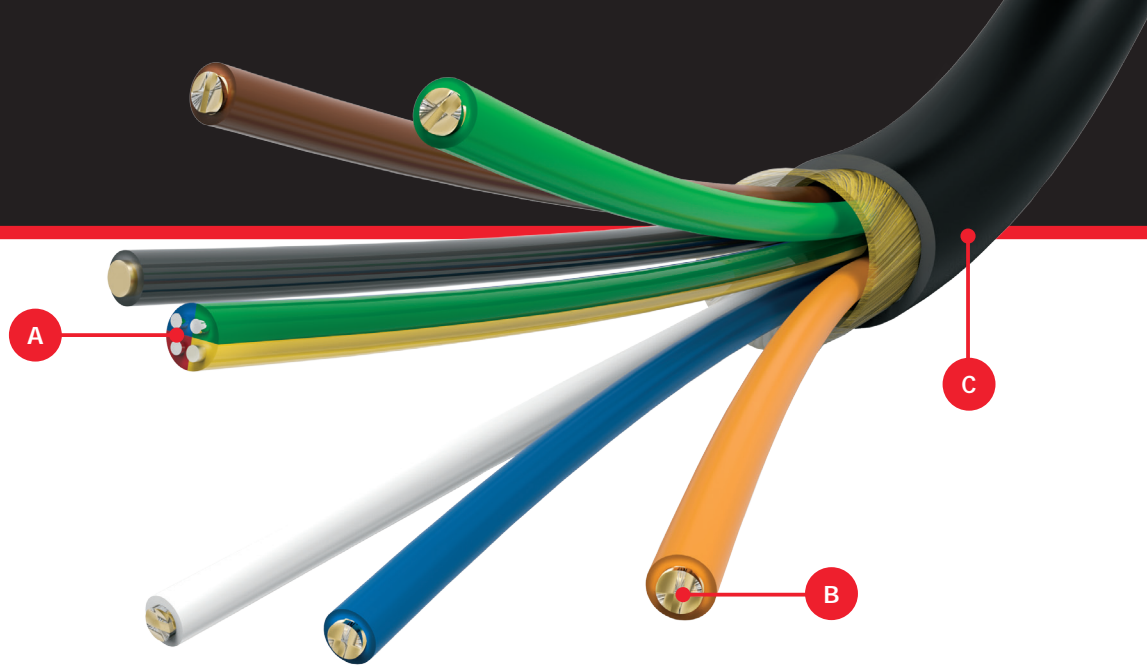

This Hybrid-Fiber Cable HDMI ends can quickly detach, offering a much smaller head that can be run through conduit or other tight spaces with the Included pulling capsule, they are also interchangeable. DVI ends can be purchased separately.

The AOCH/60 cables are thinner, lighter and more flexible than copper or even standard optical cables while providing transparent EDID, HDCP and HDR support without signal attenuation and also provide reduced risk of EMI and RFI interference which provides a perfect solution for critical AV installations that demand the highest signal integrity.

Features

- Video Resolution – Up to 4K@60Hz 4:4:4
- High Data Transfer Rate – Up to 18Gbps
- Embedded Audio – PCM 8-channel, Dolby Digital True HD and DTS-HD Master Audio
- HDMI support - HDCP 2.2 ,HDR (High dynamic range), EDID and CEC
- High-quality connectors – 24K gold-plated, corrosion-resistant and best possible connectivity
- Reduced EMI and RFI
- Thin Construction – 3.4mm (0.13") diameter
- Jacket Construction – Low smoke & halogen free
- RoHS 2011/65/EU compliant
- Varied Selection of Lengths – Available in versions from 10 to 100m (33 to 328ft)

In the Box

- 1x active Optical UHD HDMI Cable
- 2x HDMI type-D to A adapter
- 2x HDMI-A end locking screw
- 1x USB-A to MicroB cable
- 1x pulling capsule
- 1x User manual

x.v.Color

4K60
4:4:4
HDCP 2.2

CABLE SPECIFICATIONS