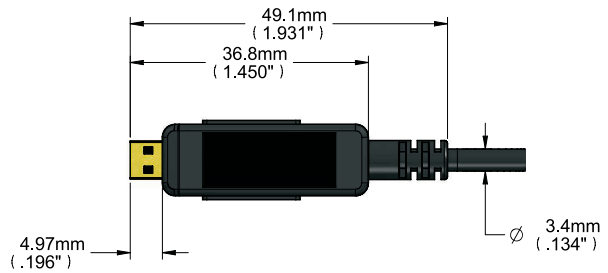

OUTLINE DIMENSIONS