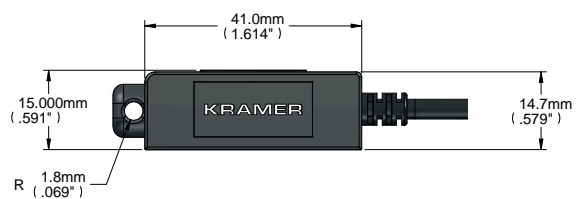

PHYSICAL SPECIFICATIONS

Connector-1 (source end)	Male HDMI type-A 24K gold plated (pluggable) / Male HDMI type D
Connector-2 (display end)	Male HDMI type-A 24K gold plated (pluggable) / Male HDMI type D
Cable Structure	Hybrid Optical Fiber Cable
Fiber Optic A	Multi-mode Fiber
Conductors B	6x28AWG (7/0.127mm)
Outer Sheath Material C	Low smoke & halogen free
Outer Sheath Color	Black
Outer Sheath Diameter	3.4mm
Cable Bending Radius	6mm
Connector Max. Pulling Strength	22lbs/10kg
Max. Compression Load Resistance	500N (50kg, 110lbs)

POWER SPECIFICATIONS

Power Supply	Connect the supplied USB cable to an external USB power source
Power Consumption	0.75W max

REGULATORY

LSHF (compliance)	IEC 60332-1, IEC 60754-1, IEC 61034-2
RoHS	2011/65/ EU

OUTLINE DIMENSIONS

Pulling Capsule Dimensions

ORDERING INFORMATION

Low Smoke & Halogen Free

MODEL	DESCRIPTION	LENGTH	GROSS WEIGHT
CLS-AOCH/60-33	Active Optical UHD Pluggable HDMI Cable – LSHF	33ft/10.00m	0.79lbs/0.36kg
CLS-AOCH/60-50	Active Optical UHD Pluggable HDMI Cable – LSHF	50ft/15.20m	1.01lbs/0.46kg
CLS-AOCH/60-66	Active Optical UHD Pluggable HDMI Cable – LSHF	66ft/20.00m	1.21lbs/0.55kg
CLS-AOCH/60-98	Active Optical UHD Pluggable HDMI Cable – LSHF	98ft/30.00m	1.65lbs/0.75kg
CLS-AOCH/60-131	Active Optical UHD Pluggable HDMI Cable – LSHF	131ft/40.00m	2.07lbs/0.94kg
CLS-AOCH/60-164	Active Optical UHD Pluggable HDMI Cable – LSHF	164ft/50.00m	2.62lbs/1.19kg
CLS-AOCH/60-197	Active Optical UHD Pluggable HDMI Cable – LSHF	197ft/60.00m	3.04lbs/1.38kg
CLS-AOCH/60-230	Active Optical UHD Pluggable HDMI Cable – LSHF	230ft/70.00m	3.46lbs/1.57kg
CLS-AOCH/60-262	Active Optical UHD Pluggable HDMI Cable – LSHF	262ft/80.00m	3.90lbs/1.77kg
CLS-AOCH/60-295	Active Optical UHD Pluggable HDMI Cable – LSHF	295ft/90.00m	4.32lbs/1.96kg
CLS-AOCH/60-328	Active Optical UHD Pluggable HDMI Cable – LSHF	328ft/100.00m	4.74lbs/2.15kg