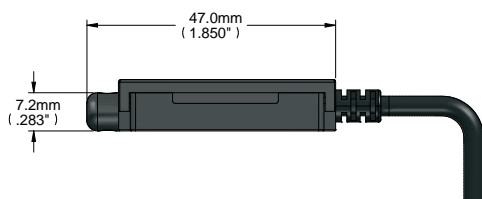

PHYSICAL SPECIFICATIONS

Connector-1 (source end)	Male HDMI type-A 24K gold plated (pluggable) / Male HDMI type D
Connector-2 (display end)	Male HDMI type-A 24K gold plated (pluggable) / Male HDMI type D
Cable Structure	Hybrid Optical Fiber Cable
Fiber Optic A	Multi-mode Fiber
Conductors B	6x28AWG (7/0.127mm)
Outer Sheath Material C	Low smoke & halogen free
Outer Sheath Color	Black
Outer Sheath Diameter	3.4mm
Cable Bending Radius	6mm
Connector Max. Pulling Strength	22lbs/10kg
Max. Compression Load Resistance	500N (50kg, 110lbs)

OUTLINE DIMENSIONS

Pulling Capsule Dimensions

ORDERING INFORMATION

Low Smoke & Halogen Free

MODEL	DESCRIPTION	LENGTH	GROSS WEIGHT
CLS-AOCH/60-33	Active Optical UHD Pluggable HDMI Cable – LSHF	33ft/10.00m	0.79lbs/0.36kg
CLS-AOCH/60-50	Active Optical UHD Pluggable HDMI Cable – LSHF	50ft/15.20m	1.01lbs/0.46kg
CLS-AOCH/60-66	Active Optical UHD Pluggable HDMI Cable – LSHF	66ft/20.00m	1.21lbs/0.55kg
CLS-AOCH/60-98	Active Optical UHD Pluggable HDMI Cable – LSHF	98ft/30.00m	1.65lbs/0.75kg
CLS-AOCH/60-131	Active Optical UHD Pluggable HDMI Cable – LSHF	131ft/40.00m	2.07lbs/0.94kg
CLS-AOCH/60-164	Active Optical UHD Pluggable HDMI Cable – LSHF	164ft/50.00m	2.62lbs/1.19kg
CLS-AOCH/60-197	Active Optical UHD Pluggable HDMI Cable – LSHF	197ft/60.00m	3.04lbs/1.38kg
CLS-AOCH/60-230	Active Optical UHD Pluggable HDMI Cable – LSHF	230ft/70.00m	3.46lbs/1.57kg
CLS-AOCH/60-262	Active Optical UHD Pluggable HDMI Cable – LSHF	262ft/80.00m	3.90lbs/1.77kg
CLS-AOCH/60-295	Active Optical UHD Pluggable HDMI Cable – LSHF	295ft/90.00m	4.32lbs/1.96kg
CLS-AOCH/60-328	Active Optical UHD Pluggable HDMI Cable – LSHF	328ft/100.00m	4.74lbs/2.15kg