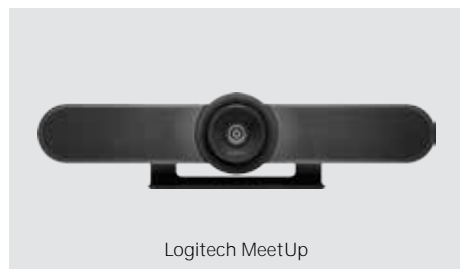

logitech

SUPER-WIDE FIELD OF VIEW FOR SMALL SPACES.

Logitech MeetUp

Logitech® MeetUp is a premier ConferenceCam designed for small conference rooms and huddle rooms. With a room capturing, super-wide 120° field of view, MeetUp makes every seat at the table clearly visible. A low-distortion Logitech-engineered lens, Ultra HD 4K optics, and three camera presets deliver

remarkable video quality and further enhance face-to-face collaboration. MeetUp's integrated audio is optimized for huddle room acoustics and delivers an exceptional sound experience. Three horizontally-aimed beamforming mics and a custom-tuned speaker help ensure your meetings sound as great as they look.

With a compact all-in-one design that minimizes cable clutter, MeetUp is USB plug-and-play and simply works right out of the box with any video conferencing software application and cloud service—including the ones you already use.

BlueJeans

lifesize.

zoom

broadsoft

Compatible
Cisco

Logitech MeetUp

FEATURES & BENEFITS

Super-wide 120° field of view