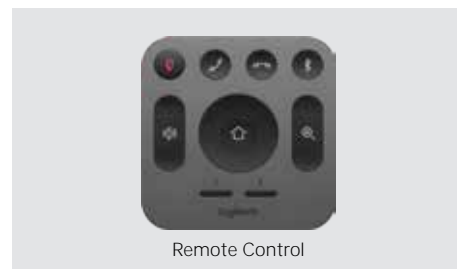

BlueJeans

lifesize.

zoom

broadsoft

Compatible
Cisco

Logitech MeetUp

FEATURES & BENEFITS

Super-wide 120° field of view