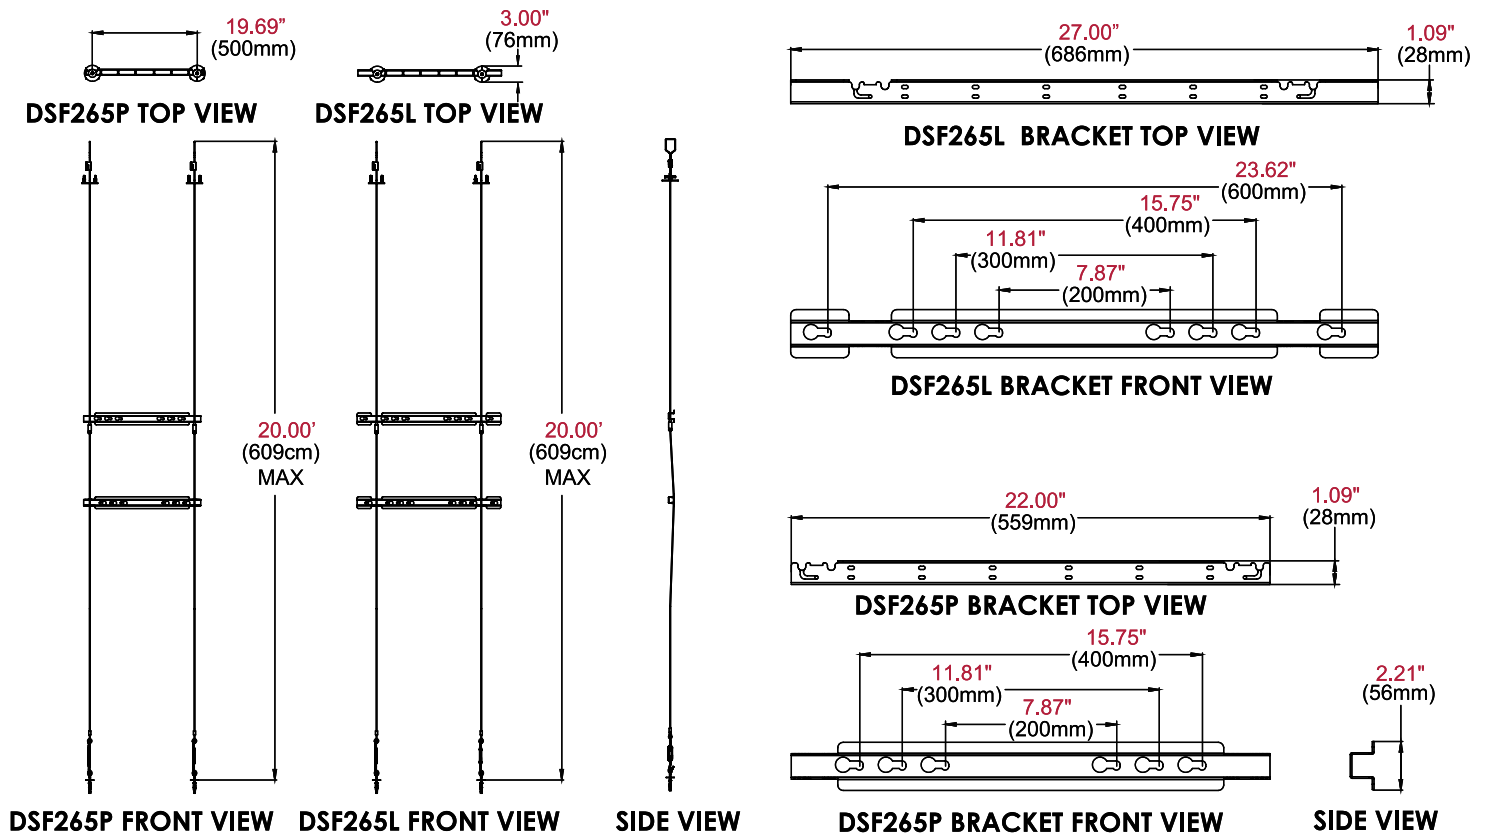

DSF265L	Floor to Ceiling Cable Mount, Landscape
DSF265P	Floor to Ceiling Cable Mount, Portrait

Product Specifications

	DIMENSIONS	PRODUCT WEIGHT	LOAD CAPACITY	FINISH	AVAILABLE COLORS
DSF265L	22' (6.7m) Cables	6.75lb (3.1kg)	65lb (29.5kg)	Matte/Flat	Black, Silver
DSF265P		6lb (2.7kg)			

Package Specifications

	PACKAGE SIZE (W x H x D)	PACKAGE SHIP WEIGHT	PACKAGE UPC CODE	PACKAGE CONTENTS	UNITS IN PACKAGE
DSF265L	37.00" x 4.50" x 4.25" (940 x 114 x 108mm)	7.33lb (3.3kg)	735029316121	Cables (2), Adaptor Rails and Mounting Hardware	1
DSF265P		6.5lb (3.0kg)	735029316138		

All dimensions = inch (mm)

Architect Specifications

The Floor to Ceiling Cable Mount shall be a Peerless-AV model DSF265L or DSF265P and shall be located where indicated on the plans. Assembly and installation shall be done according to instructions provided by the manufacturer.

Visit peerless-av.com to see the complete line of AV solutions from Peerless-AV, including outdoor displays, wireless, kiosks, digital audio, display mounts, projector mounts, carts/stands, and a full assortment of accessories.

Peerless-AV
2300 White Oak Circle
Aurora, IL 60502 USA
(800) 865-2112
(630) 375-5100
Fax: (800) 359-6500

Peerless-AV EMEA
Unit 3 Watford Interchange
Colonial Way, Watford
Herts, WD24 4WP
United Kingdom
+44 (0) 1923 200100
Fax: +44 (0) 1923 200101

Peerless-AV Latin America
Ave de las Industrias 413
Parque Industrial Escobedo
Escobedo, N.L.,
Mexico 66062
+52 (81) 8384-8300
Fax: +52 (81) 8384-8360