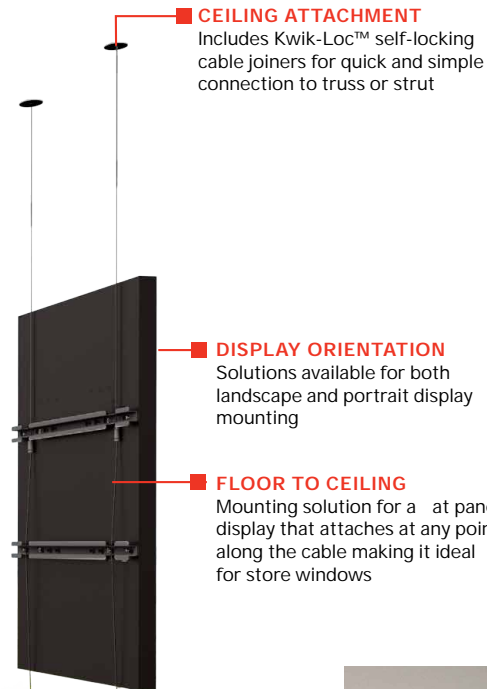

DSF265L
DSF265P

Mounting Pattern
DSF265L: 600, 400,
300 and 200mm
DSF265P: 400,
300 and 200mm

Max Load
65lb
(29.5kg)

Floor to Ceiling Cable Mount

FOR 46" TO 65" DISPLAYS

Peerless-AV's Floor to Ceiling Cable Mount is the ideal digital signage mounting solution for store windows. This sleek mount allows businesses to create a platform for eye-catching content, delivered on a mounting solution that is discreet and unobtrusive. With a multitude of installer friendly features, this mount is suspended on high tensile steel wire, which is a highly secure and stable foundation for displays up to 65" (max weight 65lb). The ability to position the screen at any point along the cable length, and the choice of either landscape or portrait orientation, make this an incredibly versatile solution that can be adapted to suit a wide range of both retail and commercial applications.

DIGI
AWARDS
2018
Digital Signage
magazine

Digital Signage
WINNER
BEST SHOW
InfoComm 2017

- Kwik-Grip™ cable hardware instantly sets the adaptor height without the use of a tool
- Keyhole slotted adaptor plate simplifies the install
- Included eye-screws and decorative plates provide an aesthetically pleasing finish and simple cable connection

CEILING ATTACHMENT
Includes Kwik-Loc™ self-locking cable joiners for quick and simple connection to truss or strut

DISPLAY ORIENTATION
Solutions available for both landscape and portrait display mounting

FLOOR TO CEILING
Mounting solution for a full panel display that attaches at any point along the cable making it ideal for store windows

CABLE TENSIONING
Included turnbuckles provide cable tension, resulting in a plumb display