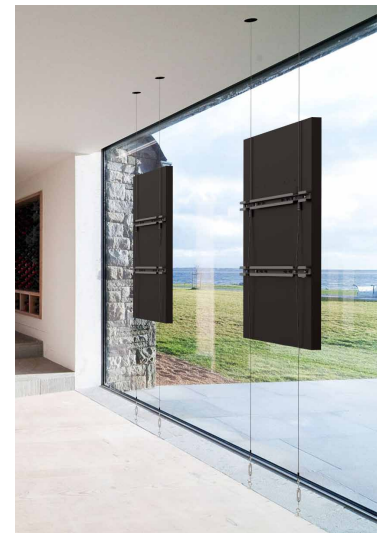

DSF265L
DSF265P

Mounting Pattern
DSF265L: 600, 400,
300 and 200mm
DSF265P: 400,
300 and 200mm

Max Load
65lb
(29.5kg)

Floor to Ceiling Cable Mount

FOR 46" TO 65" DISPLAYS

Peerless-AV's Floor to Ceiling Cable Mount is the ideal digital signage mounting solution for store windows. This sleek mount allows businesses to create a platform for eye-catching content, delivered on a mounting solution that is discreet and unobtrusive. With a multitude of installer friendly features, this mount is suspended on high tensile steel wire, which is a highly secure and stable foundation for displays up to 65" (max weight 65lb). The ability to position the screen at any point along the cable length, and the choice of either landscape or portrait orientation, make this an incredibly versatile solution that can be adapted to suit a wide range of both retail and commercial applications.

DIGI
AWARDS
2018
Digital Signage
magazine

Digital Signage
WINNER
BEST SHOW
InfoComm 2017

- Kwik-Grip™ cable hardware instantly sets the adaptor height without the use of a tool
- Keyhole slotted adaptor plate simplifies the install
- Included eye-screws and decorative plates provide an aesthetically pleasing finish and simple cable connection

CEILING ATTACHMENT
Includes Kwik-Loc™ self-locking cable joiners for quick and simple connection to truss or strut

DISPLAY ORIENTATION
Solutions available for both landscape and portrait display mounting

FLOOR TO CEILING
Mounting solution for a full panel display that attaches at any point along the cable making it ideal for store windows

CABLE TENSIONING
Included turnbuckles provide cable tension, resulting in a plumb display