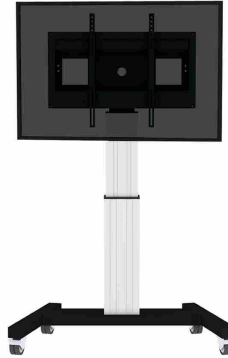

PLASMA-M2500SILVER NEOMOUNTS MOTORISED FLOOR STAND

SPECIFICATIONS

GENERAL

Min. screen size*	42 inch
Max. screen size*	100 inch
Min. weight	0 kg (per screen)
Max. weight	150 kg (per screen)
Screens	1
VESA minimum	200x200 mm
VESA maximum	800x600 mm

FUNCTIONALITY

Height adjustment	111-161 cm
Lockable	Lockable - Padlock not included
Width	104 cm
Depth	74 cm
Adjustment type	Motorised

INFORMATION

Color	Silver
Main material	Steel
Warranty	5 year
EAN code	8717371445928

*Please note: The inch sizes stated are just an indication, combined with the weight and VESA sizes. The maximum weight and VESA size are absolute restrictions for the products and should not be exceeded.

Neomounts