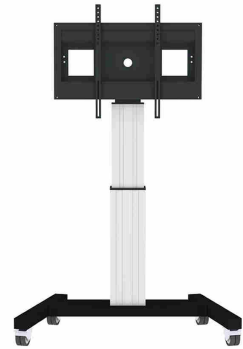

Neomounts

Neomounts Mobile Motorised TV/LFD Trolley for 42"-100" screen, Height Adjustable - Silver

With the Neomounts PLASMA-M2500SILVER automatic height adjustable floor stand you place a large format flat screen on the floor. Get optimal positioning for both standing and seated audiences, in any application, in any part of your location. Perfect to use in a class room, boardroom, presentation room or public entrance.

The PLASMA-M2500SILVER is suited for screens between 42" - 100" and has a load capacity of 150 kg. The trolley is suitable for screens with a VESA hole pattern of 200x200, 200x400, 400x400, 400x600 to 600x800 mm. Behind the screen is a 6 cm deep space available to mount a media player or mini-computer. Cables can be guided at the back of the mount.

Easily roll this cart over doorways and thresholds with to the high quality wheels. The mobile electric floor lift is automatically height adjustable over a height of 50 cm with a remote control. From the floor to the center the distance of the screen is variable from 111 cm to 161 cm. The trolley features four solid castor wheels, of which the two front wheels are equipped with a brake.

The Neomounts PLASMA-M2500SILVER comes in a silver color and is a great choice for space saving placement or when wall-, ceiling mounting or desk placement is not an option.

All installation material is included with the product.