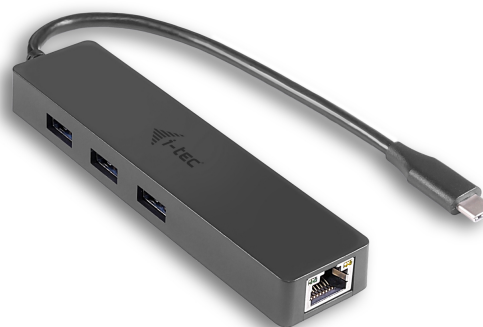

i-tec USB-C Slim Passive HUB 3 Port + Gigabit Ethernet Adapter

i-tec USB-C Slim 3-port HUB with Gigabit Ethernet adapter, USB-C to RJ-45, 10/100/1000 Mbps, 3x USB 3.0 port, for notebook tablet smartphone PC with USB-C connector, compatible with Thunderbolt 3, Windows Mac Linux Android

Combination of passive USB HUB with Gigabit Ethernet adapter, for easy and fast connection of your favorite USB peripherals to your notebook, tablet, PC or smartphone with new USB-C or Thunderbolt 3 interface, and for fast network and Internet access with Gigabit Ethernet connection.

The HUB offers three USB 3.0 ports with the Plug & Play function and standard USB charging – it will automatically detect connected equipment for USB charging. The USB 3.0 interface is important mainly for data transfers from USB 3.0 memory cards and flash disks which will use its high transfer speed most.

In case of problems with the installation, technical difficulties or incorrect function of the equipment, check first for the possible solution in the FAQ tab.

Long product description: i-tec USB-C Slim 3-port HUB with Gigabit Ethernet adapter, USB-C to RJ-45, 10/100/1000 Mbps, 3x USB 3.0 port, for notebook tablet smartphone PC with USB-C connector, compatible with Thunderbolt 3, Windows Mac Linux Android