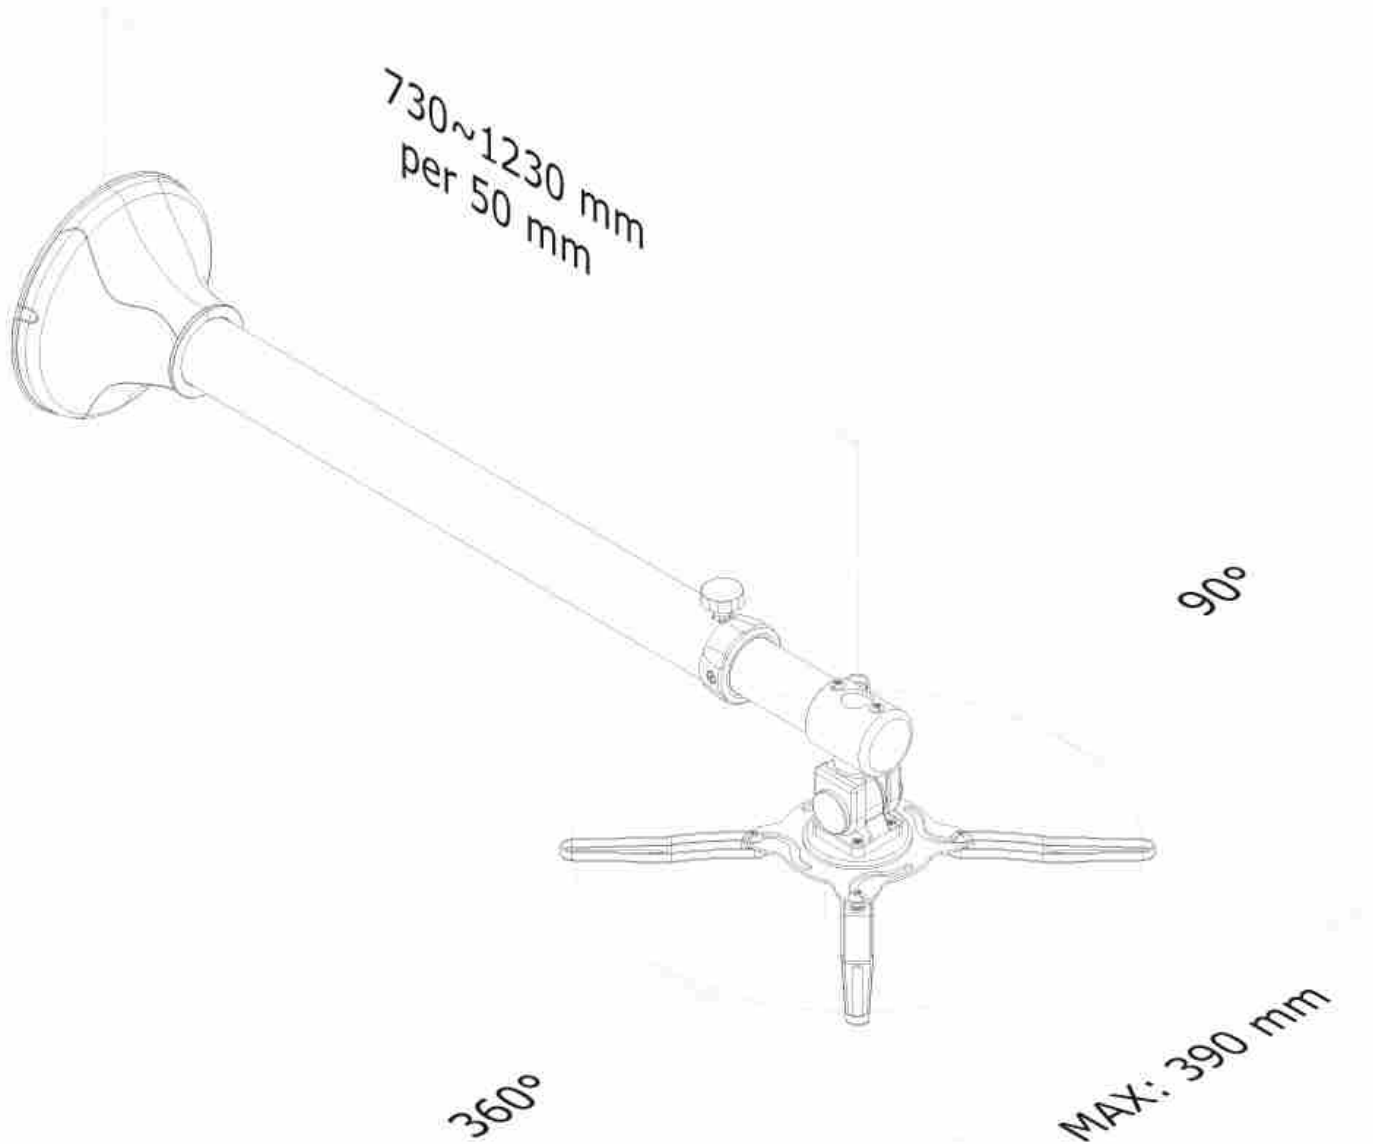

BEAMER-W100SILVER NEOMOUNTS PROJECTOR WALL MOUNT

Neomounts