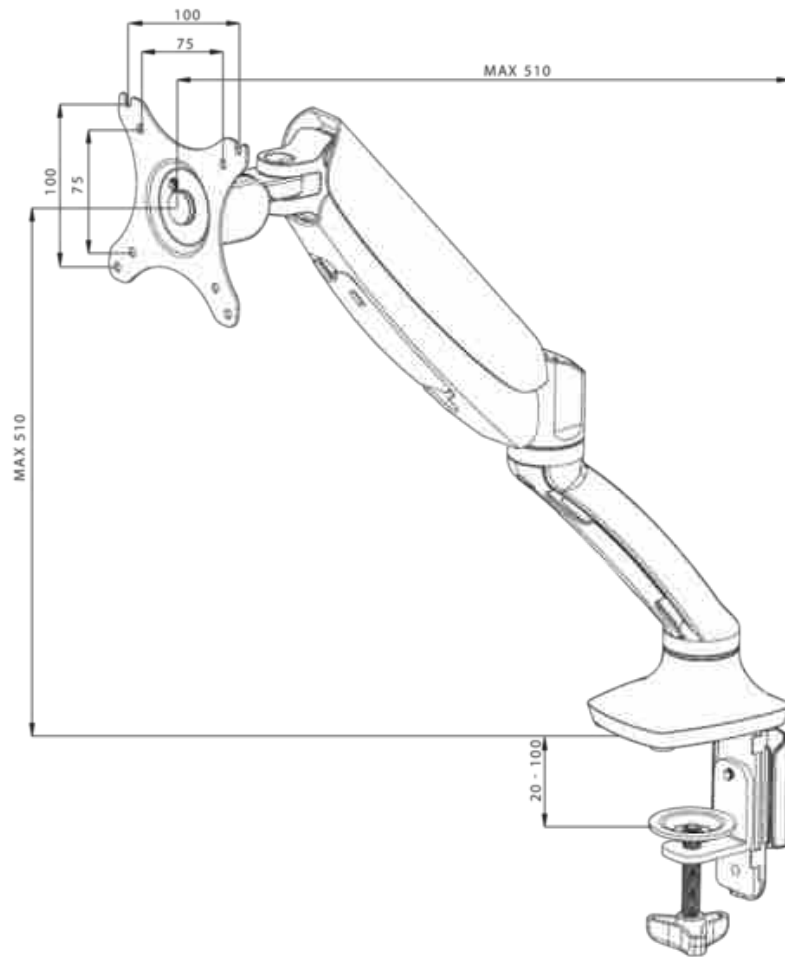

Sleek and stylish single gas spring arm

The iiyama DS3001C-B1 is a desk mount (grommet or clamp) for flat screens up to 27". Using the arm guarantees you gain additional space on your desk and the cable management system helps to keep the workplace tidy. But more importantly, offering broad adjustment capabilities including tilt, swivel, height and rotation, the arm makes sure you can easily adjust the screen position to your preferences assuring ergonomic body posture.

1.

TYPE	gas spring desk mount for desktop monitor
NUMBER OF SCREENS	Yes
DESK MOUNT	desk clamp or desk grommet
SCREEN SIZE	10" - 27"
HEIGHT ADJUSTMENT	0 - 399 mm
SCREEN ROTATION	PIVOT 90°
TILT	-85° - 15°
SWIVEL	360°
MAX WEIGHT	5 kg
MIN WEIGHT	1.5 kg
VESA MINIMUM	75 x 75 mm
VESA MAXIMUM	100 x 100 mm
COLOUR	'black'