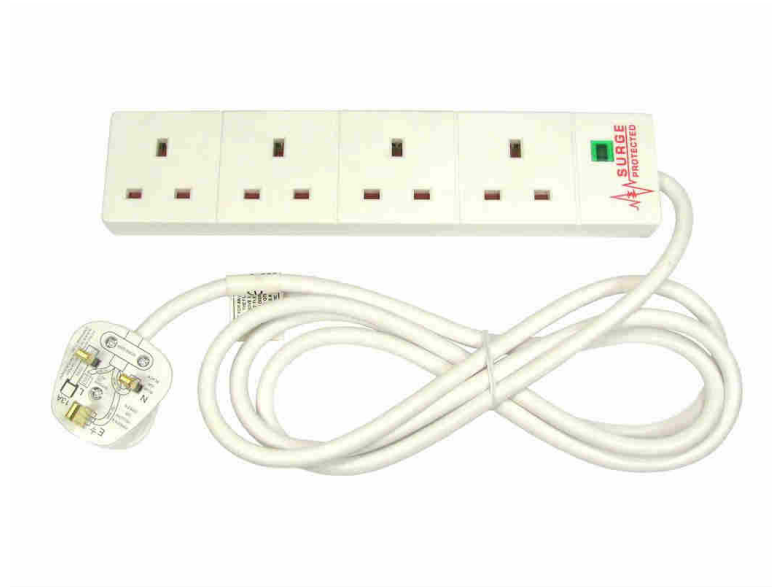

4 Way Surge Protected Power Block

Details correct on: 31/07/2016

<b>Notification</b>	
<b>Product Code</b>	RB-02M04SPD
<b>Short Description</b>	2mtr, surge protected, 4 sockets
<b>Full Description</b>	<p>Introducing our power extension blocks. Our 4 way extension blocks are perfect for home and office use and has a 2 metre cable to provide power to work stations and any home or office equipment that uses a standard UK plug.</p> <p>This product is surge protected to provide better protect to electrical equipment.</p>
<b>Extra Information</b>	<p><b>Specification</b></p> <ul style="list-style-type: none"> <li>• 13A 4G Ext. Socket</li> <li>• 2m x 1.25mm Cable</li> <li>• Surge and Spike Protected</li> <li>• BS6500</li> <li>• BS5733/A</li> </ul>