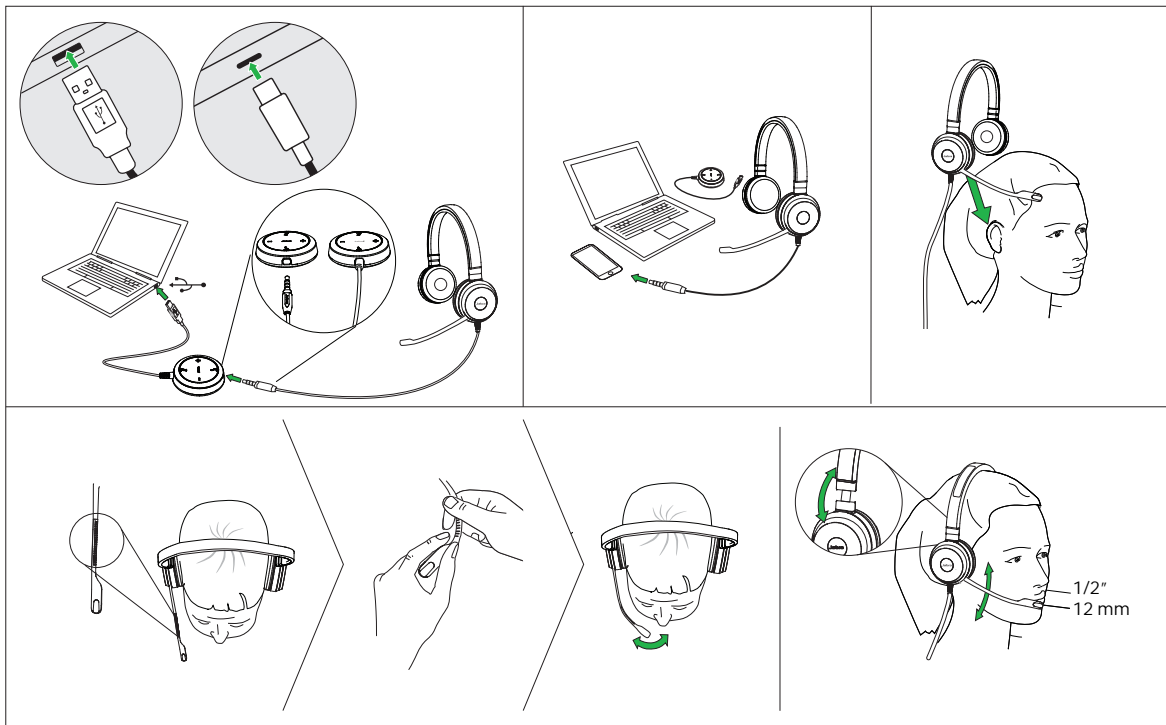

Jabra Evolve™ 30 II headset

Quick start guide

NOTE: USB-C connection is optimized for computers. USB-C connection with a mobile phone or tablet may give reduced performance.

*requires Microsoft Teams headset variant

MADE IN CHINA
MODEL(s): HSC060 / ENC060

81-04104 G