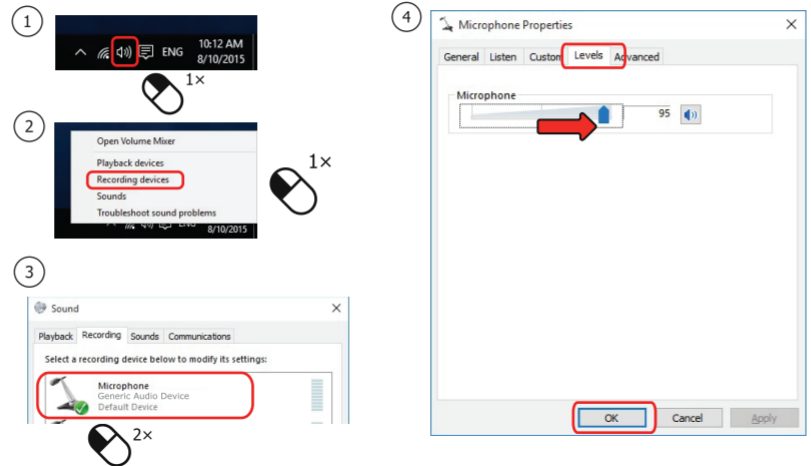

6. Installation - Windows 10/8/7