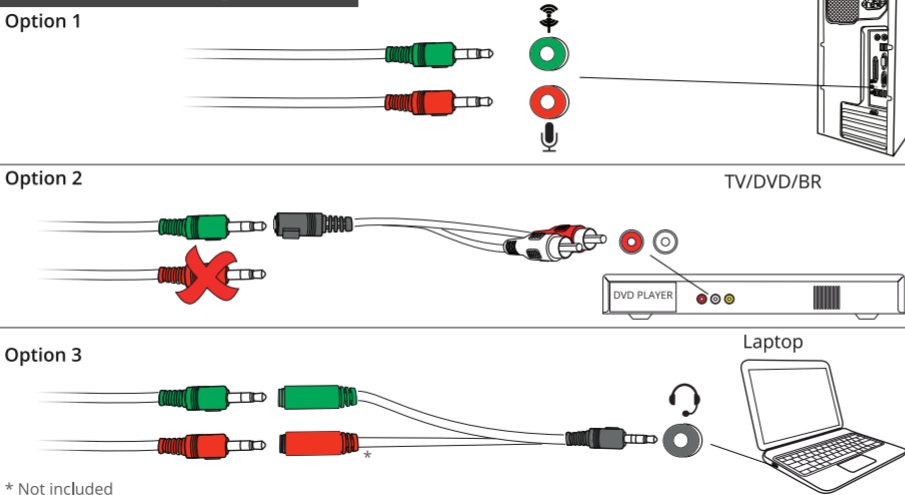

Trust
SOUND
BAR

Quick Installation Guide

1. Connecting USB power

2. Connecting audio

3. Volume control

4. Other connections