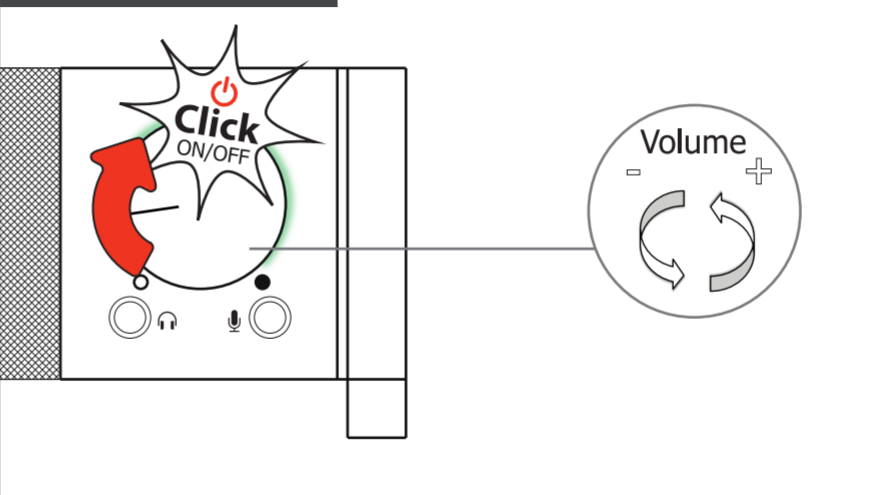

Trust
SOUND
BAR

Quick Installation Guide

1. Connecting USB power

2. Connecting audio

3. Volume control

4. Other connections