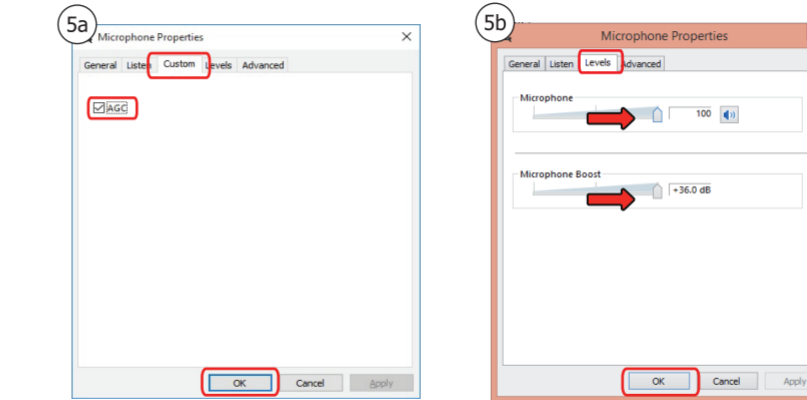

7. Installation - Windows 10/8/7

Frequently asked questions www.trust.com/21046/faq

Trust International BV, Laan van Barcelona 600, 3317DD, Dordrecht, NL © 15-01-2017 Trust International B.V. All rights reserved.

Trust
SOUND
BAR