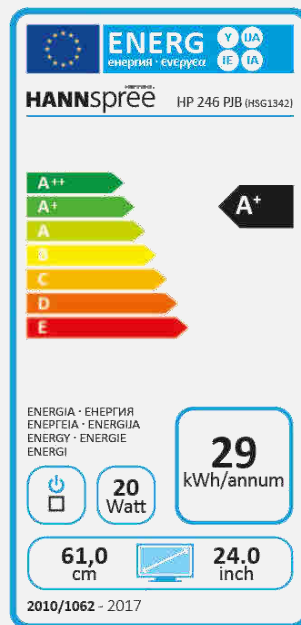

HP 246 PJB (RTW - ETW)
24" / 60,96cm Diagonal
LED Backlight – Format 16:10

- 24" 16:10 LED Backlight Monitor
- 1920 x 1200 Resolution
- 178° / 178° Ultra Wide Viewing Angle
- 4 Inputs: Display Port + HDMI + DVI-D + VGA
- Built-In Stereo Speakers
- USB 3.0 HUB, 1 up - 4 down
- 3H Hardness Coating
- Tilt and Wall-Mountable (VESA)
- Multi-Functional Height Adjustable Stand
- Ergonomic Stand: min distance display area to desk 40mm
- Pivot Function (90° Rotation) and Swivel
- Low Power Consumption & Multi-Video Modes
- Flicker Free

Display Size	60,96cm / 24" Diagonal
Panel Type	TFT – LED Backlight ADS-IPS-Type Panel (*)
Aspect Ratio	16:10
Resolution (H x V)	1920 x 1200 Full HD
Brightness	300cd/m ²
Contrast (Typ.)	1.000:1 (Typical)
Contrast (Active)	80.000.000:1 (Active)
Viewing Angle L/R: U/D	178° H – 178° V (CR >10)
Response Time	5 msec (OD)
Pixel Pitch	0,27 (H) x 0,27 (V) mm
Panel Surface	Anti-Glare, 3H Hardness Coating
Display Colors	16.7M Colors, Color Gamut: NTSC 72%, sRGB 100%
Horizontal Frequency	30 – 83 kHz
Vertical Frequency	56 – 75 Hz
Max Display Frequency	1920 x 1200 @ 60Hz
Input 1	D-Sub (VGA)
Input 2	DVI-D with HDCP
Input 3 & 4	Display Port: HDMI
Buil-in Speakers	Yes, 1.5W x 2; Earphone Jack
Power Consumption	On: 15,9W; Stand-by: 0,3W; Off: 0,23W (TEC Total Energy Consumption. Related to EPA 7.1)
AC Power Range	AC 100 – 240 Volt; 50 – 65 Hz
Product Dimensions	556,8 x 245 x 562,9 mm including stand (W x D x H)
Packing Dimensions	630 x 209 x 438 mm (W x D x H)
Net / Gross Weight	7,2 Kgs / 9,2 Kgs
Bezel & Color Plan	Bezel /Arm / Base / Rear Cover Matt (no glossy)

Supplier's Name	HANNspree
Model Name	HP246PJB
Energy Efficiency Class	A+
Screen Size (Centimetres)	61
Screen Size (Inches)	24
On mode power Consumption (W)	20
Annual Energy Consumption* (kWh)	29
Standby-mode Power Consumption (W)	0,35
Off-mode Power Consumption (W)	0,27
Screen Resolution	1920 x 1200