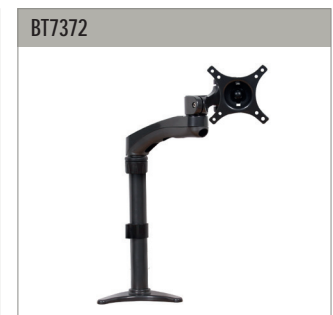

# BT7374

## TWIN FLAT SCREEN DESK MOUNT WITH DUAL ARTICULATED ARMS

The BT7374 is a dual articulated arm desk mount made from durable aluminium with an anodised polished finish. Suitable for use with screens up to 28", each arm features three swivel points plus 360° screen rotation at the interface, making this desk mount perfect for portrait or landscape mounting. The mount can be easily fixed to the rear or side of a desk or through a grommet hole and the integrated cable management ensures a neat and tidy installation.

### FEATURES

- High-end aesthetic quality with a durable anodised polished finish
- Easy lateral screen positioning
- Height adjustment using tool-less locking collar
- Supplied with a desk / grommet clamp
- Articulated arms can be locked in desired position using the included stoppers
- Integrated cable management
- 360° screen rotation makes it easy to adjust screens from landscape to portrait
- Simple 'hook-on' installation
- All mounting hardware included

ACCESSORIES & RELATED PRODUCTS

**BT7384**  
Twin Screen Full Motion Desk Mount  
designed for 2 screens up to 28"

**BT7373**  
Double Arm Premium Desk Mount  
designed for screens up to 28"

**BT7383**  
Double Arm Full Motion Desk Mount  
designed for screens up to 28"