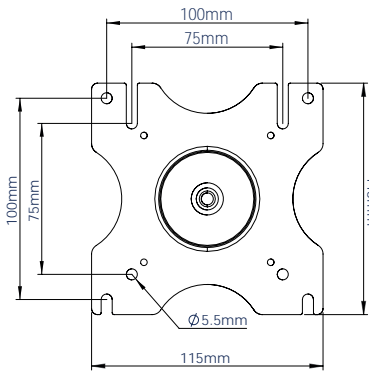

### SPECIFICATION

Recommended screen size	up to 28"
Max load	9kg (per screen)
VESA® compatibility	75 x 75 & 100 x 100
Tilt	+ 65° / -90°
Swivel at pole & arm pivot	360°
Swivel at interface	220°
Screen rotation	360°
Max extension	445mm
Colour	Black

VESA  
100

28"  
71cm

9KG

90°  
65°

360°

360°

●

per screen                      screens

360° screen rotation makes it easy to adjust screens from landscape to portrait

SIDE VIEW

FRONT VIEW

INTERFACE

TOP VIEW

PACKING INFORMATION

COLOUR:	ORDER REF:	EAN CODE:	MASTER CARTON QTY:	INNER CARTON QTY:	MASTER CARTON WEIGHT:	MASTER CARTON CUBE:
Black	BT7374/B	5019318752186	2	0	9.9kg	0.062cbm