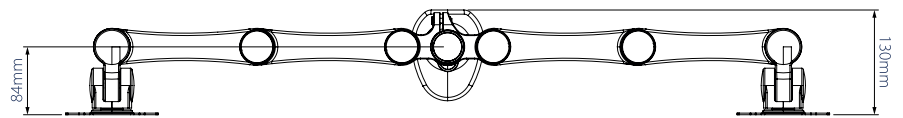

360° screen rotation makes it easy to adjust screens from landscape to portrait

SIDE VIEW

FRONT VIEW

INTERFACE

TOP VIEW

PACKING INFORMATION

COLOUR:	ORDER REF:	EAN CODE:	MASTER CARTON QTY:	INNER CARTON QTY:	MASTER CARTON WEIGHT:	MASTER CARTON CUBE:
Black	BT7374/B	5019318752186	2	0	9.9kg	0.062cbm