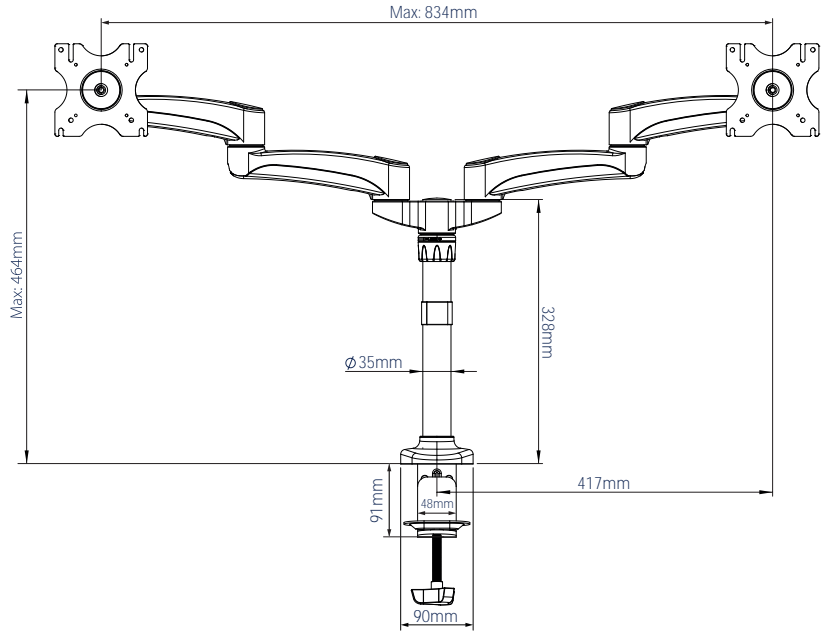

### SPECIFICATION

Recommended screen size	up to 28"
Max load	9kg (per screen)
VESA® compatibility	75 x 75 & 100 x 100
Tilt	+ 65° / -90°
Swivel at pole & arm pivot	360°
Swivel at interface	220°
Screen rotation	360°
Max extension	445mm
Colour	Black

VESA  
100

28"  
71cm

9KG

90°  
65°

360°

360°

●

per screen                      screens

Cable management is integrated throughout the mount for a neat and tidy installation

Supplied with a desk clamp that can attach either to the rear / side of a desk or through a grommet hole

Articulated arms can be locked in desired position using the included stoppers

360° screen rotation makes it easy to adjust screens from landscape to portrait

SIDE VIEW

FRONT VIEW

INTERFACE

TOP VIEW

PACKING INFORMATION

COLOUR:	ORDER REF:	EAN CODE:	MASTER CARTON QTY:	INNER CARTON QTY:	MASTER CARTON WEIGHT:	MASTER CARTON CUBE:
Black	BT7374/B	5019318752186	2	0	9.9kg	0.062cbm