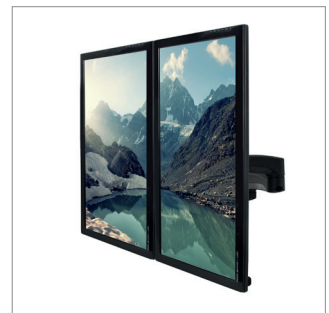

360° screen rotation makes it easy to adjust screens from landscape to portrait