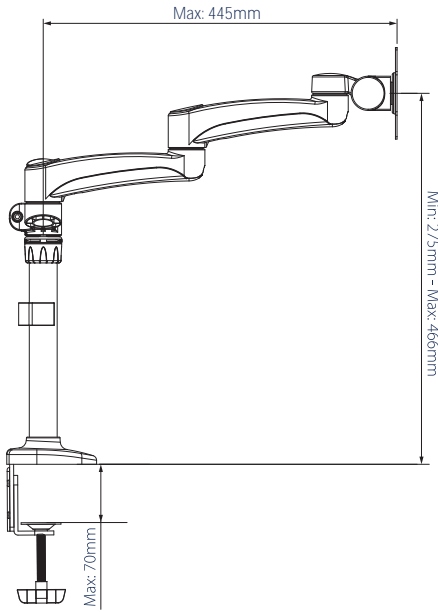

### SPECIFICATION

Recommended screen size	up to 28"
Max load	9kg (per screen)
VESA® compatibility	75 x 75 & 100 x 100
Tilt	+ 65° / -90°
Swivel at pole & arm pivot	360°
Swivel at interface	220°
Screen rotation	360°
Max extension	445mm
Colour	Black

VESA  
100

28"  
71cm

9KG

90°  
65°

360°

360°

●

per screen                      screens

Cable management is integrated throughout the mount for a neat and tidy installation

Supplied with a desk clamp that can attach either to the rear / side of a desk or through a grommet hole

Articulated arms can be locked in desired position using the included stoppers

360° screen rotation makes it easy to adjust screens from landscape to portrait

SIDE VIEW

FRONT VIEW

INTERFACE

TOP VIEW

PACKING INFORMATION

COLOUR:	ORDER REF:	EAN CODE:	MASTER CARTON QTY:	INNER CARTON QTY:	MASTER CARTON WEIGHT:	MASTER CARTON CUBE:
Black	BT7374/B	5019318752186	2	0	9.9kg	0.062cbm