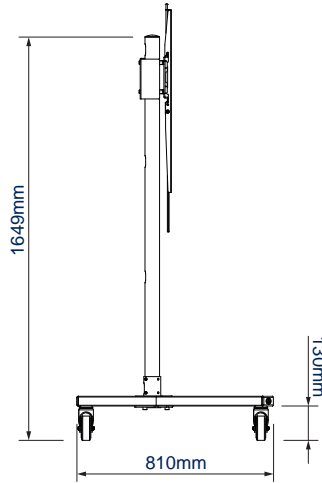

SIDE VIEW WITH CASTORS