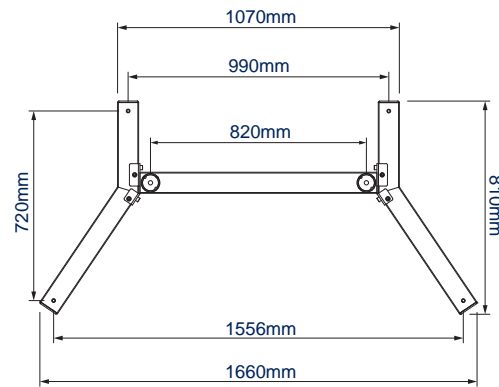

SPECIFICATION

Recommended screen size	65" - 120"
Max load	130kg
VESA® and non-VESA fixings	up to 1100mm x 730mm
Dimensions (including castors)	W: 1660mm H: 1649mm D: 810mm
Storage area dimensions	W: 720mm H: 160mm D: 90mm
Colour (base)	Black
Colour (poles)	Black or Chrome

FRONT VIEW WITH CASTORS

SIDE VIEW WITH CASTORS

SIDE VIEW WITH LEVELLING FEET

UNIVERSAL INTERFACE

TROLLEY BASE - TOP VIEW

TROLLEY BASE - FRONT VIEW

PACKING INFORMATION

PLEASE NOTE, THIS IS A **MULTI-BOX ITEM**

COLOUR:	ORDER REF:	EAN CODE:	MASTER CARTON QTY:	INNER CARTON QTY:	MASTER CARTON WEIGHT:	MASTER CARTON CUBE:
Black Base & Black Poles	BT8506/BB	5019318759444	1	0	17kg / 14.5kg / 9kg	0.082 / 0.082 / 0.017cbm
Black Base & Chrome Poles	BT8506/BC	5019318759451	1	0	17kg / 14.5kg / 9kg	0.082 / 0.082 / 0.017cbm