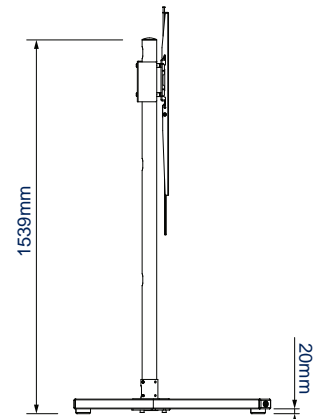

SIDE VIEW WITH LEVELLING FEET