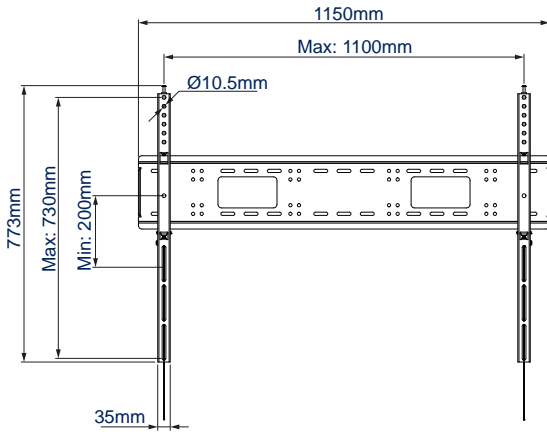

UNIVERSAL INTERFACE