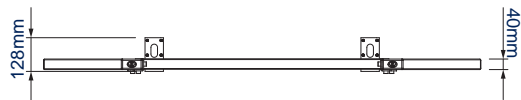

TROLLEY BASE - FRONT VIEW

PACKING INFORMATION

PLEASE NOTE, THIS IS A **MULTI-BOX ITEM**

COLOUR:	ORDER REF:	EAN CODE:	MASTER CARTON QTY:	INNER CARTON QTY:	MASTER CARTON WEIGHT:	MASTER CARTON CUBE:
Black Base & Black Poles	BT8506/BB	5019318759444	1	0	17kg / 14.5kg / 9kg	0.082 / 0.082 / 0.017cbm
Black Base & Chrome Poles	BT8506/BC	5019318759451	1	0	17kg / 14.5kg / 9kg	0.082 / 0.082 / 0.017cbm