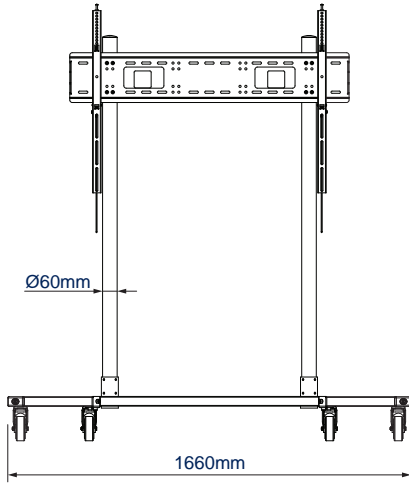

SPECIFICATION

Recommended screen size	65" - 120"
Max load	130kg
VESA® and non-VESA fixings	up to 1100mm x 730mm
Dimensions (including castors)	W: 1660mm H: 1649mm D: 810mm
Storage area dimensions	W: 720mm H: 160mm D: 90mm
Colour (base)	Black
Colour (poles)	Black or Chrome

FEATURES

- Heavy duty XL flat screen trolley / stand suitable for screens 65" and over
- Interface features optional storage area for cables and accessories
- Includes non-marking 4" locking / braked castors & alternative levelling feet
- 1.5m Ø60mm poles supplied with 5 cable management holes
- Shelves and other accessories can be fitted to the poles using Ø60mm accessory collars (available separately)
- Integrated cable management for a neat and tidy installation
- Adjustment screws allow screen to be levelled once mounted
- Non-marking 4" locking / braked castors included
- Also supplied with adjustable levelling feet to create a freestanding configuration
- Simple 'hook-on' screen installation
- All mounting hardware included

POLES

Base disassembles into three pieces for easy transportation

Interface features optional storage area for cables and accessories

Non-marking 4" locking / braked castors included

Adjustment screws allow screen to be levelled once mounted

COLOUR:	ORDER REF:	EAN CODE:	MASTER CARTON QTY:	INNER CARTON QTY:	MASTER CARTON WEIGHT:	MASTER CARTON CUBE:
Black Base & Black Poles	BT8506/BB	5019318759444	1	0	17kg / 14.5kg / 9kg	0.082 / 0.082 / 0.017cbm
Black Base & Chrome Poles	BT8506/BC	5019318759451	1	0	17kg / 14.5kg / 9kg	0.082 / 0.082 / 0.017cbm