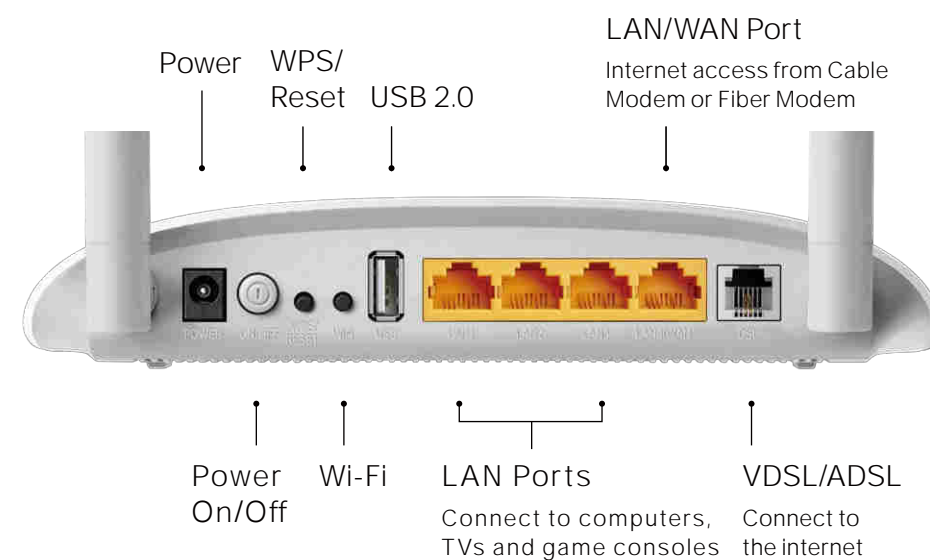

Specifications

Hardware

- Ports: 1 10/100 Mbps LAN/WAN Port, 3 10/100 Mbps LAN ports, 1 RJ11 port, 1 USB 2.0 Port
- Button: WPS/Reset Button, Wi-Fi Button, Power On/Off Button
- Antenna: 2 × 4dBi Fixed Omni-Directional Antennas
- External Power Supply: 9V/0.85A
- Dimensions (W x D x H): 7.7 × 5.1 × 1.4 in. (195 × 130 × 36 mm)
- IEEE Standards: IEEE 802.3, 802.3u
- ADSL Standards: Full-rate ANSI T1.413 Issue 2, ITU-T G.992.1(G.DMT), ITU-T G.994.1 (G.hs), ITU-T G.995.1
- ADSL2 Standards: ITU-T G.992.3 (G.DMT.bis)
- ADSL2+ Standards: ITU-T G.992.5
- VDSL2 Standards: ITU-T G.993.2, ITU-T G.993.5 (G.vector), ITU-T G.998.4 (G.INP)

Wireless

- Wireless Standards: IEEE 802.11b, 802.11g, 802.11n
- Frequency: 2.400 - 2.4835 GHz
- Signal Rate: 300 Mbps at 2.4 GHz
- Transmit Power: <20 dBm(EIRP)
- Wireless Function: Enable/Disable Wireless Radio, WMM, Wireless Statistics
- Wireless Security: Supports 64/128-bit WEP, WPA/WPA2, WPA-PSK/WPA2-PSK encryptions