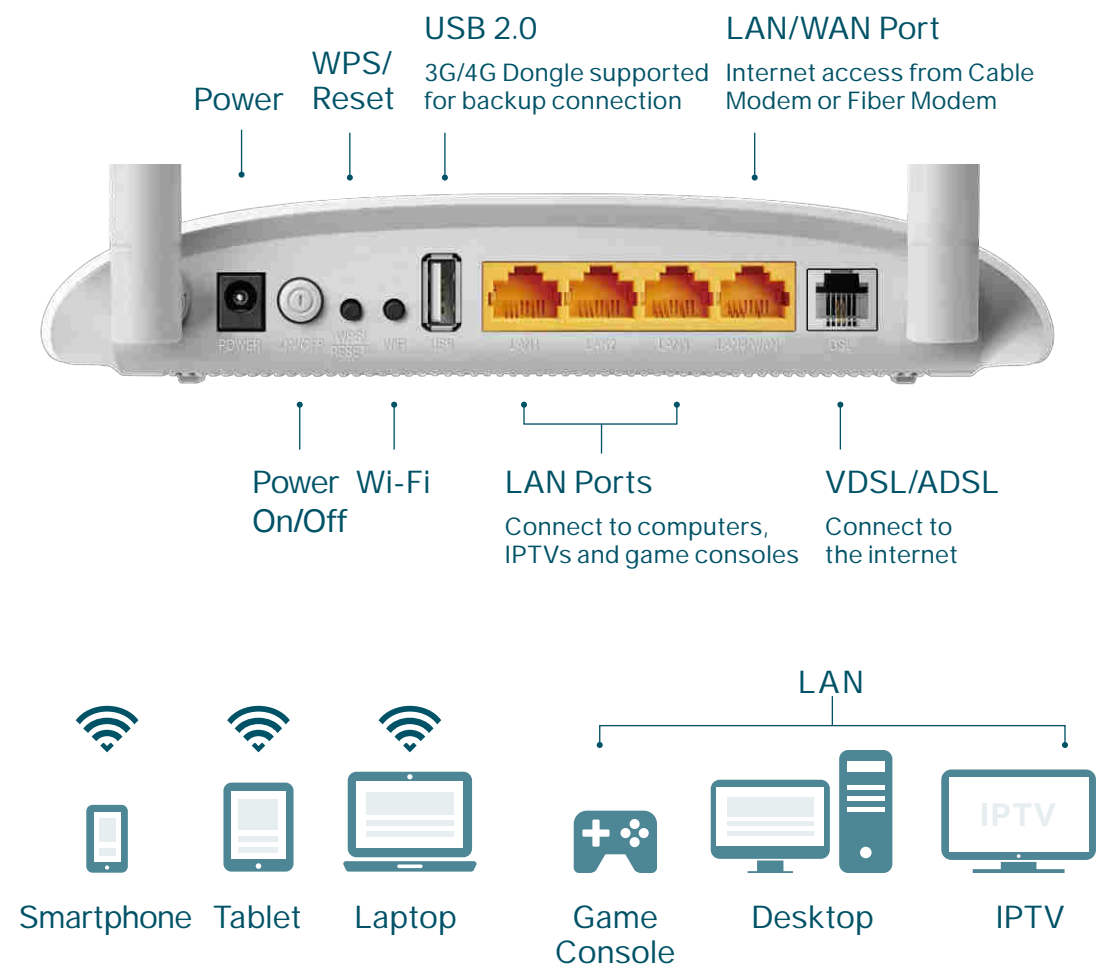

## Keep Your Home Less Complicated, More Connected

The TD-W9970 is a combined wired/wireless network connection device with an integrated wireless router and VDSL/ADSL modem, reducing the hassle of configuration. For diverse internet access, the LAN/WAN port accepts broadband connections from Cable Modem or Fiber Modem, and a USB 2.0 port shares 3G/4G connections. Featuring a variety of features and rich functionality, the TD-W9970 is the perfect space-saving hub of your home or business network.