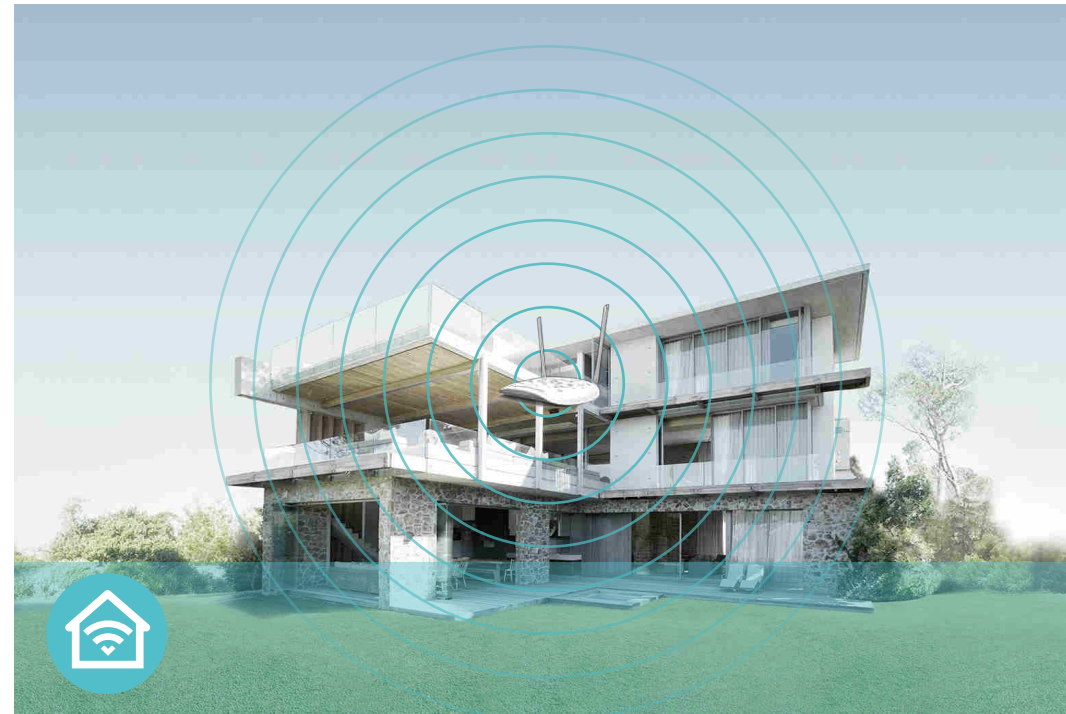

## Wi-Fi Range

- **Expansive Coverage** – 300 Mbps Wi-Fi allows stable speed for wireless activities, such as streaming, surfing, browsing and posting social media
- **High-gain Antennas** – Two 4 dBi high-gain antennas expand network coverage across your home