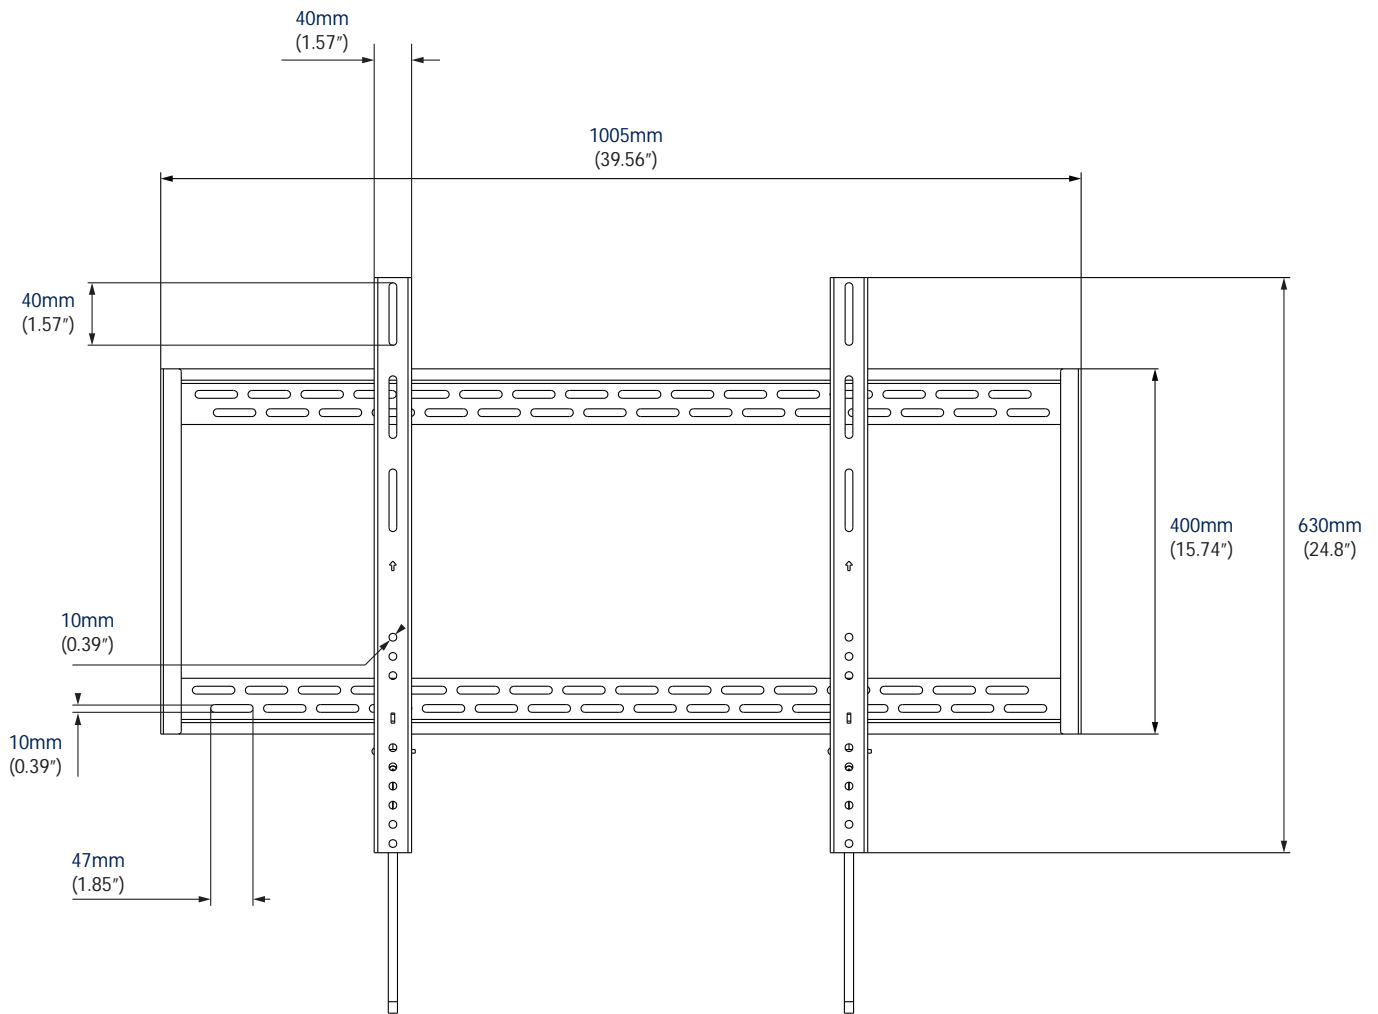

### Extra-Large Universal Flat Screen Wall Mount

Designed for extra-large screens up to 100" (254cm) / 100kg (220lbs)

- Universal screen interface fits screens with mounting patterns up to: H: 900mm (35.4") x V: 600mm (23.6")
- Ultra-slim design mounts screen only 30mm (1.2") from wall
- Simple 'hook-on' installation with all mounting hardware included
- Available in Black

Ultra-slim design mounts screen only 30mm (1.2") from wall

Post installation screen alignment

Simple 'Hook-on' installation

### Extra-Large Universal Flat Screen Wall Mount

For more information please visit [www.btechavmounts.com/BT9901](http://www.btechavmounts.com/BT9901)

**BT9901**

Front View

This information is intended as a guide only and reflects the current specification at the time of print. B-Tech accepts no liability for the accuracy of the information contained in this document.