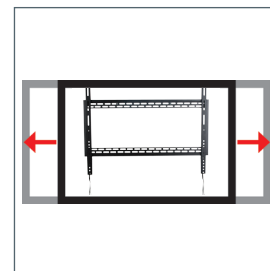

### Extra-Large Universal Flat Screen Wall Mount

Designed for extra-large screens up to 100" (254cm) / 100kg (220lbs)

- Universal screen interface fits screens with mounting patterns up to: H: 900mm (35.4") x V: 600mm (23.6")
- Ultra-slim design mounts screen only 30mm (1.2") from wall
- Simple 'hook-on' installation with all mounting hardware included
- Available in Black

Ultra-slim design mounts screen only 30mm (1.2") from wall

Post installation screen alignment

Simple 'Hook-on' installation