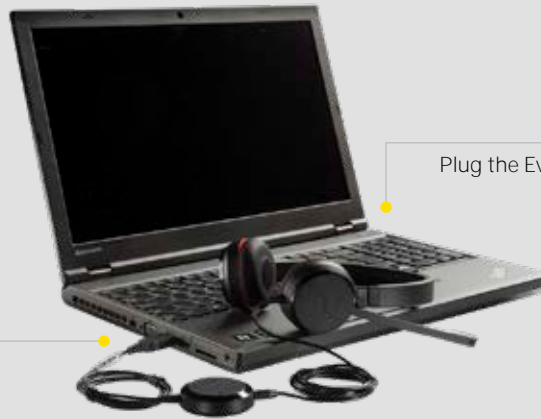

Clearer conversation for greater efficiency

Entry-level professional headset with easy call management and great sound for calls and music.

Manage calls easily

Get easy access to the most used functions, like volume and mute. You can also answer and end calls quickly and easily, directly from the control unit.

Flexible plug-and-play connectivity

Works straight out of the box. Installation is as easy as simply plugging it in to the USB port on your computer. Choose between USB-A and USB-C variants.

All day comfort (Evolve 20SE)

Built for style and comfort with soft leatherette ear cushions. Adjustable headband lets you find the perfect fit.

EVOLVE 20 SE

EVOLVE 20

Connects to*:

* Device dependent

HOW TO CONNECT

Plug the Evolve20/20SE into a USB port on your computer. Choose between USB-A and USB-C variants

Plug the Evolve20/20SE into a USB-A or USB-C port on your mobile devices*

HOW TO USE – CALL MANAGEMENT

FEATURES		BENEFITS
Connectivity	USB-A or USB-C connectivity Certifications	Plug-and-play connectivity to your computer or mobile device* via USB-A or USB-C** Leading UC vendors and Microsoft Teams**
Audio	Microphone Software integration Speakers	Noise-cancelling microphone eliminates background noise Additional features available via Jabra Xpress and Jabra Direct Powerful 28mm speakers deliver richer sound for a more immersive audio experience
Ease of use	Call management All day comfort	Answer/reject calls; increase/decrease speaker volume; mute Foam or leatherette ear cushions** and an on-ear wearing style for all-day comfort
Variants	UC and MS variants Wearing styles	Choose from UC or MS Teams variants Available in stereo and mono variants
Compatibility	Leading UC vendors and Microsoft teams**	