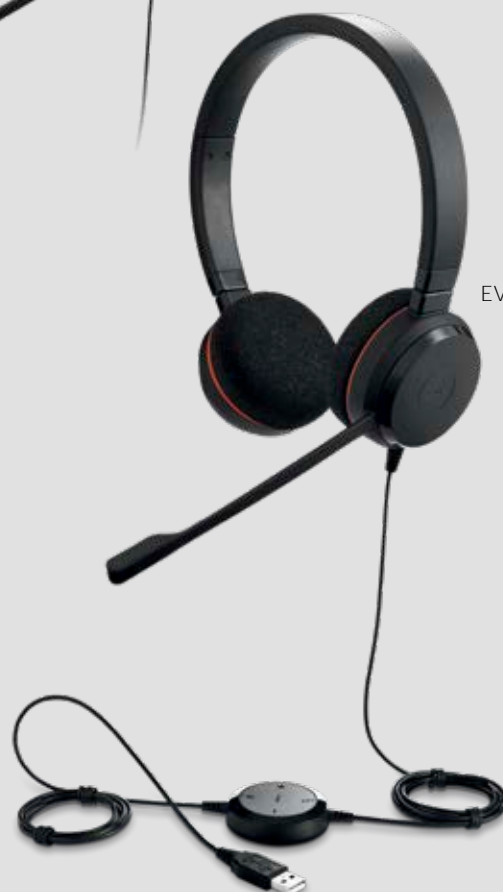

Clearer conversation for greater efficiency

Entry-level professional headset with easy call management and great sound for calls and music.

Manage calls easily

Get easy access to the most used functions, like volume and mute. You can also answer and end calls quickly and easily, directly from the control unit.

Flexible plug-and-play connectivity

Works straight out of the box. Installation is as easy as simply plugging it in to the USB port on your computer. Choose between USB-A and USB-C variants.

All day comfort (Evolve 20SE)

Built for style and comfort with soft leatherette ear cushions. Adjustable headband lets you find the perfect fit.

EVOLVE 20 SE

EVOLVE 20

Connects to*:

* Device dependent

HOW TO CONNECT

Plug the Evolve20/20SE into a USB port on your computer. Choose between USB-A and USB-C variants

Plug the Evolve20/20SE into a USB-A or USB-C port on your mobile devices*

HOW TO USE – CALL MANAGEMENT

FEATURES		BENEFITS
Connectivity	USB-A or USB-C connectivity Certifications	Plug-and-play connectivity to your computer or mobile device* via USB-A or USB-C** Leading UC vendors and Microsoft Teams**
Audio	Microphone Software integration Speakers	Noise-cancelling microphone eliminates background noise Additional features available via Jabra Xpress and Jabra Direct Powerful 28mm speakers deliver richer sound for a more immersive audio experience
Ease of use	Call management All day comfort	Answer/reject calls; increase/decrease speaker volume; mute Foam or leatherette ear cushions** and an on-ear wearing style for all-day comfort
Variants	UC and MS variants Wearing styles	Choose from UC or MS Teams variants Available in stereo and mono variants
Compatibility	Leading UC vendors and Microsoft teams**	