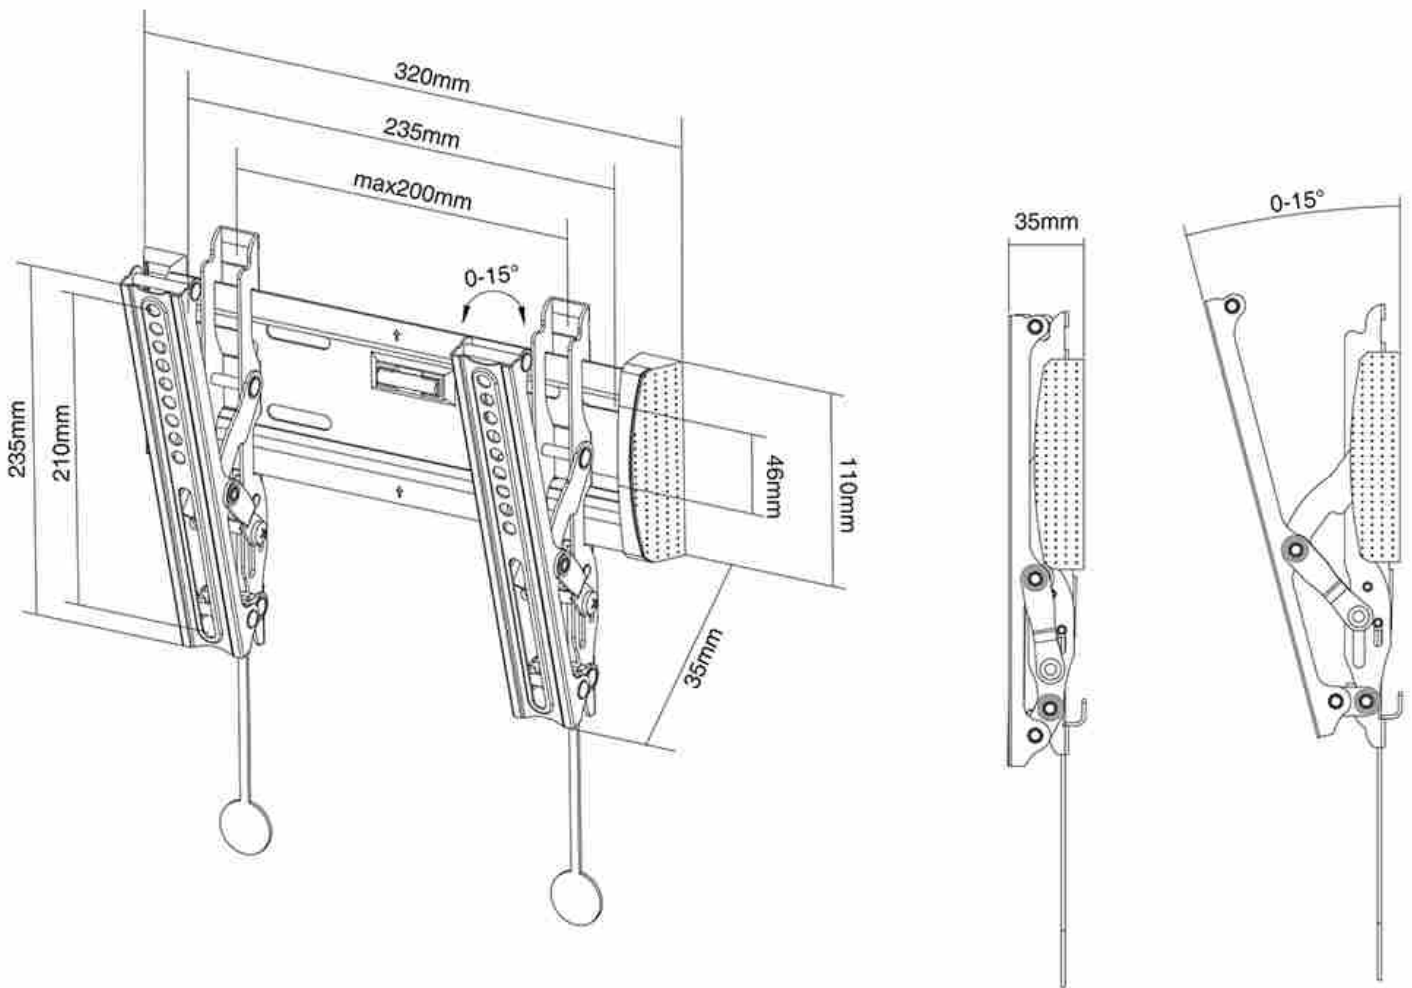

NM-W125BLACK

NEOMOUNTS TV WALL MOUNT

Neomounts