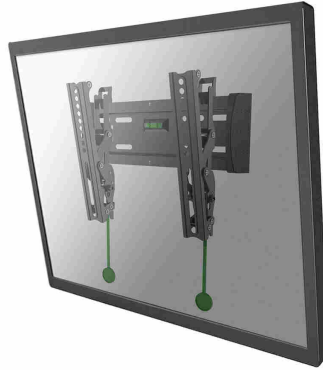

NM-W125BLACK

NEOMOUNTS TV WALL MOUNT

SPECIFICATIONS

GENERAL

Min. screen size*	10 inch
Max. screen size*	40 inch
Max. weight	20 kg (per screen)
Screens	1
VESA minimum	75x75 mm
VESA maximum	200x200 mm
Distance to wall	3,5 cm

FUNCTIONALITY

Type	Tilt
Tilt (degrees)	15°
Adjustment type	None

INFORMATION

Color	Black
Main material	Steel
Warranty	5 year
EAN code	8717371444976

*Please note: The inch sizes stated are just an indication, combined with the weight and VESA sizes. The maximum weight and VESA size are absolute restrictions for the products and should not be exceeded.

Neomounts