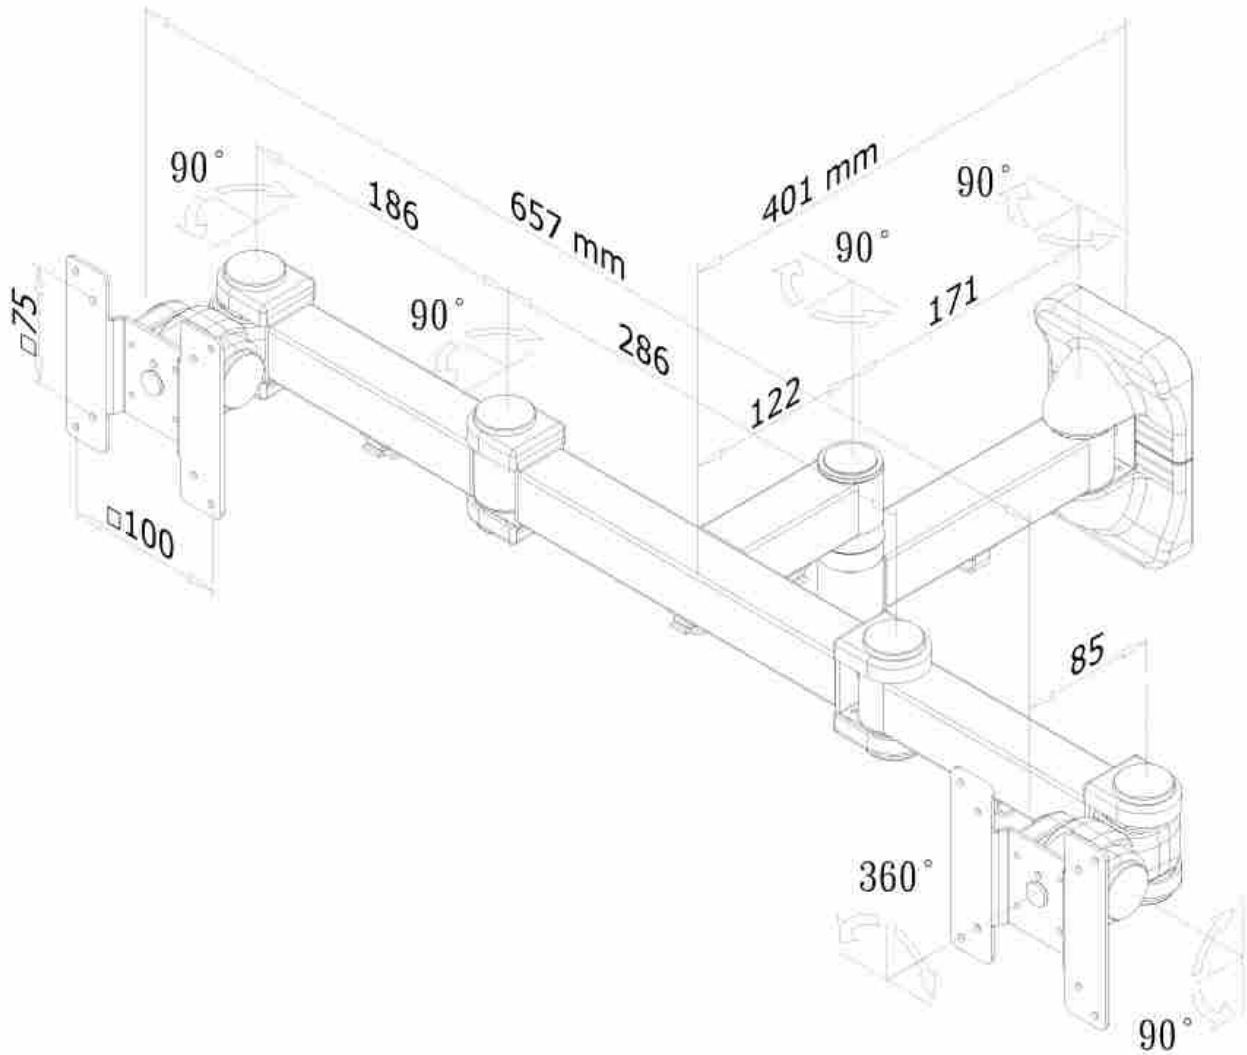

FPMA-W960D

NEOMOUNTS TV/MONITOR WALL MOUNT

Neomounts

Measuring unit: mm