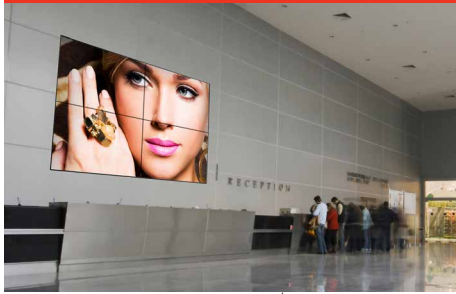

DS-VW795-QR

	<b>Mounting Pattern</b> 200 x 200 up to 600 x 600mm		<b>Max Load</b> 225lb (102kg)
--	---	--	-------------------------------------

**SMARTMOUNT.**

# Full Service Video Wall Mount with Quick Release

FOR 65" TO 98" DISPLAYS

The SmartMount® Full Service Video Wall Mount with Quick Release offers an easy to install and service solution for both landscape and portrait displays. Designed for quick service access in recessed video wall applications, the DS-VW795-QR provides versatility for integrators. With the quick-release functionality, users have the ability to articulate the display from the wall by gently pressing on the front of the display. Featuring tool-less micro-adjustment at eight points, the mounts can overcome uneven walls to create a seamless video wall display. In addition, custom wall plate spacers eliminate the guesswork and on-site calculations, reducing installation time and cost.

- Quick release can be disabled with a locking screw to prevent unintentional pop outs
- Accommodates displays in landscape and portrait orientation
- Modular mount for unlimited video wall display configurations
- Integrated cable management tie-backs make display-to-display cabling simple