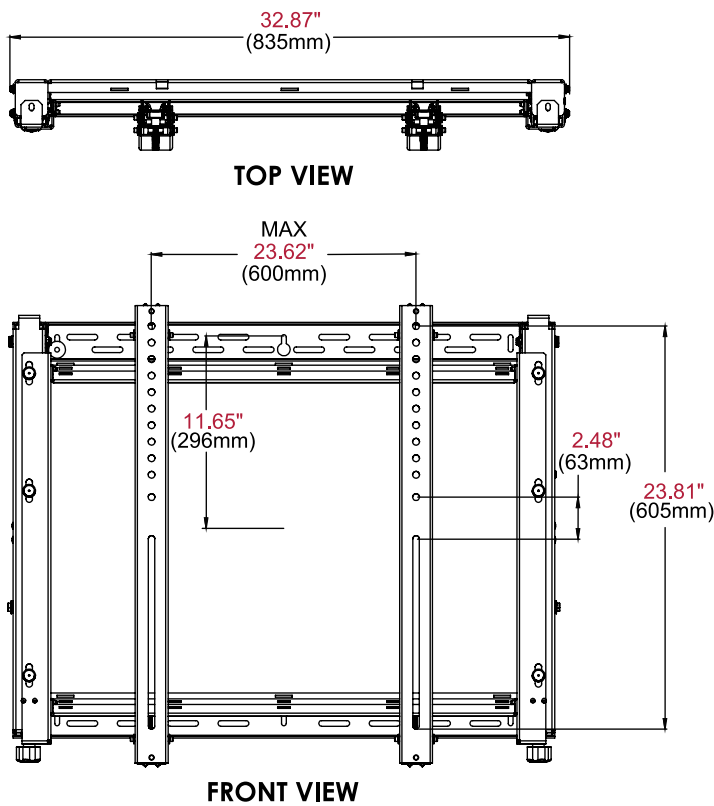

DS-VW795-QR SmartMount® Full Service Video Wall Mount with Quick Release for 65"-98" Displays

Product Specifications

	DIMENSIONS (W X H X D)	PRODUCT WEIGHT	LOAD CAPACITY	FINISH	AVAILABLE COLORS
DS-VW795-QR	32.87" x 27.58" x 3.68" - 4.43" (835 x 700 x 93-113mm)	40lb (18.1kg)	225lb (102kg)	Powder Coat	Black

Package Specifications

	PACKAGE SIZE (W x H x D)	PACKAGE SHIP WEIGHT	PACKAGE UPC CODE	PACKAGE CONTENTS	UNITS IN PACKAGE
DS-VW795-QR	34.00" x 28.00" x 3.75" (864 x 711 x 95mm)	43lb (19.5kg)	735029301455	Wall Mount Assembly, Mounting Attachment Rails & Fasteners	1

Accessories

- ACC-V900X: Adaptor for VESA® 800 x 400 and 900 x 600mm Mounting Patterns
- ACC-DHK: Display Handling Kit
- ACC-DHP6: Display Handling Kit Replacement Pads - 6pk

All dimensions = inch (mm)

Architect Specifications

The SmartMount® Full Service Video Wall Mount with Quick Release shall be a Peerless-AV model DS-VW795-QR and shall be located where indicated on the plans. Assembly and installation shall be done according to instructions provided by the manufacturer.

Visit peerless-av.com to see the complete line of AV solutions from Peerless-AV, including outdoor displays, wireless, kiosks, digital audio, display mounts, projector mounts, carts/stands, and a full assortment of accessories.

Peerless-AV
2300 White Oak Circle
Aurora, IL 60502 USA
(800) 865-2112
(630) 375-5100
Fax: (800) 359-6500

Peerless-AV EMEA
Unit 3 Watford Interchange
Colonial Way, Watford
Herts, WD24 4WP
United Kingdom
+44 (0) 1923 200100
Fax: +44 (0) 1923 200101

Peerless-AV Latin America
Ave de las Industrias 413
Parque Industrial Escobedo
Escobedo, N.L.,
Mexico 66062
+52 (81) 8384-8300
Fax: +52 (81) 8384-8360