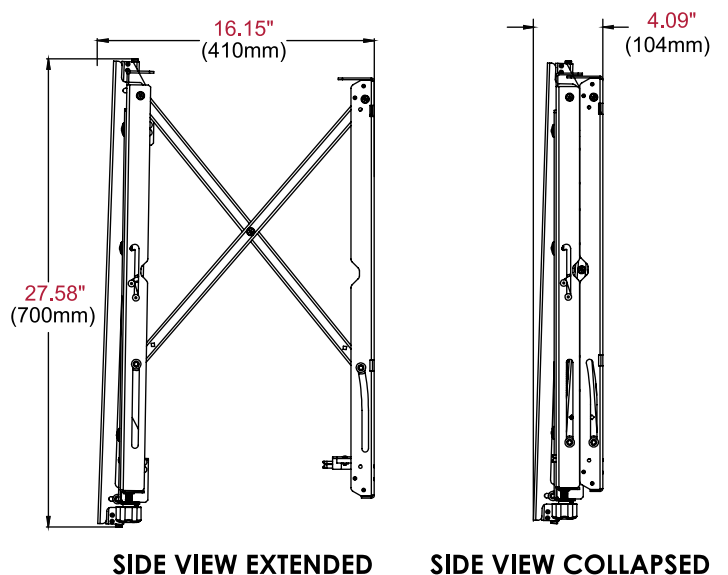

DS-VW795-QR SmartMount® Full Service Video Wall Mount with Quick Release for 65"-98" Displays

Product Specifications

	DIMENSIONS (W X H X D)	PRODUCT WEIGHT	LOAD CAPACITY	FINISH	AVAILABLE COLORS
DS-VW795-QR	32.87" x 27.58" x 3.68" - 4.43" (835 x 700 x 93-113mm)	40lb (18.1kg)	225lb (102kg)	Powder Coat	Black

Package Specifications

	PACKAGE SIZE (W x H x D)	PACKAGE SHIP WEIGHT	PACKAGE UPC CODE	PACKAGE CONTENTS	UNITS IN PACKAGE
DS-VW795-QR	34.00" x 28.00" x 3.75" (864 x 711 x 95mm)	43lb (19.5kg)	735029301455	Wall Mount Assembly, Mounting Attachment Rails & Fasteners	1

Accessories

- ACC-V900X: Adaptor for VESA® 800 x 400 and 900 x 600mm Mounting Patterns
- ACC-DHK: Display Handling Kit
- ACC-DHP6: Display Handling Kit Replacement Pads - 6pk

All dimensions = inch (mm)

Architect Specifications

The SmartMount® Full Service Video Wall Mount with Quick Release shall be a Peerless-AV model DS-VW795-QR and shall be located where indicated on the plans. Assembly and installation shall be done according to instructions provided by the manufacturer.

Visit peerless-av.com to see the complete line of AV solutions from Peerless-AV, including outdoor displays, wireless, kiosks, digital audio, display mounts, projector mounts, carts/stands, and a full assortment of accessories.

Peerless-AV
2300 White Oak Circle
Aurora, IL 60502 USA
(800) 865-2112
(630) 375-5100
Fax: (800) 359-6500

Peerless-AV EMEA
Unit 3 Watford Interchange
Colonial Way, Watford
Herts, WD24 4WP
United Kingdom
+44 (0) 1923 200100
Fax: +44 (0) 1923 200101

Peerless-AV Latin America
Ave de las Industrias 413
Parque Industrial Escobedo
Escobedo, N.L.,
Mexico 66062
+52 (81) 8384-8300
Fax: +52 (81) 8384-8360