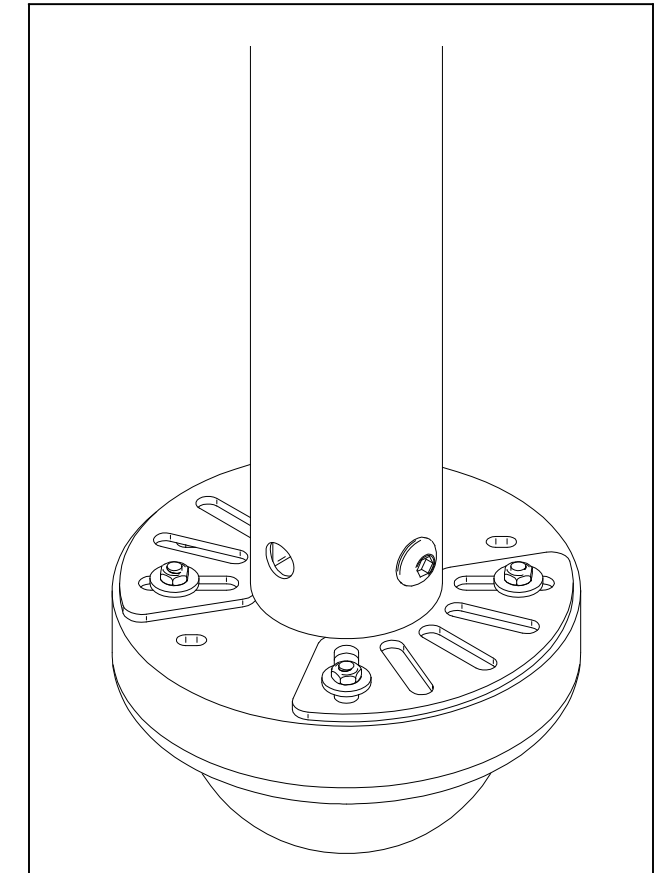

BT6010 CCTV CAMERA MOUNT

No	PART NAME	QTY
1	CAROUSEL	2
2	M8 X 10 ALLEN SCREW	2
3	5mm ALLEN KEY	1
INTERFACE KIT		
A	M4 X 12 CROSS SCREW	4
B	M4 WASHER	4
C	M4 NUT	4

Head Office
B-Tech International Ltd.
Bennett House, Long March, Daventry, Northants NN11 4NR, UK
Tel: +44 (0)1327 300 787 Fax: +44 (0)1327 706 562
Email: info@btechavmounts.co.uk