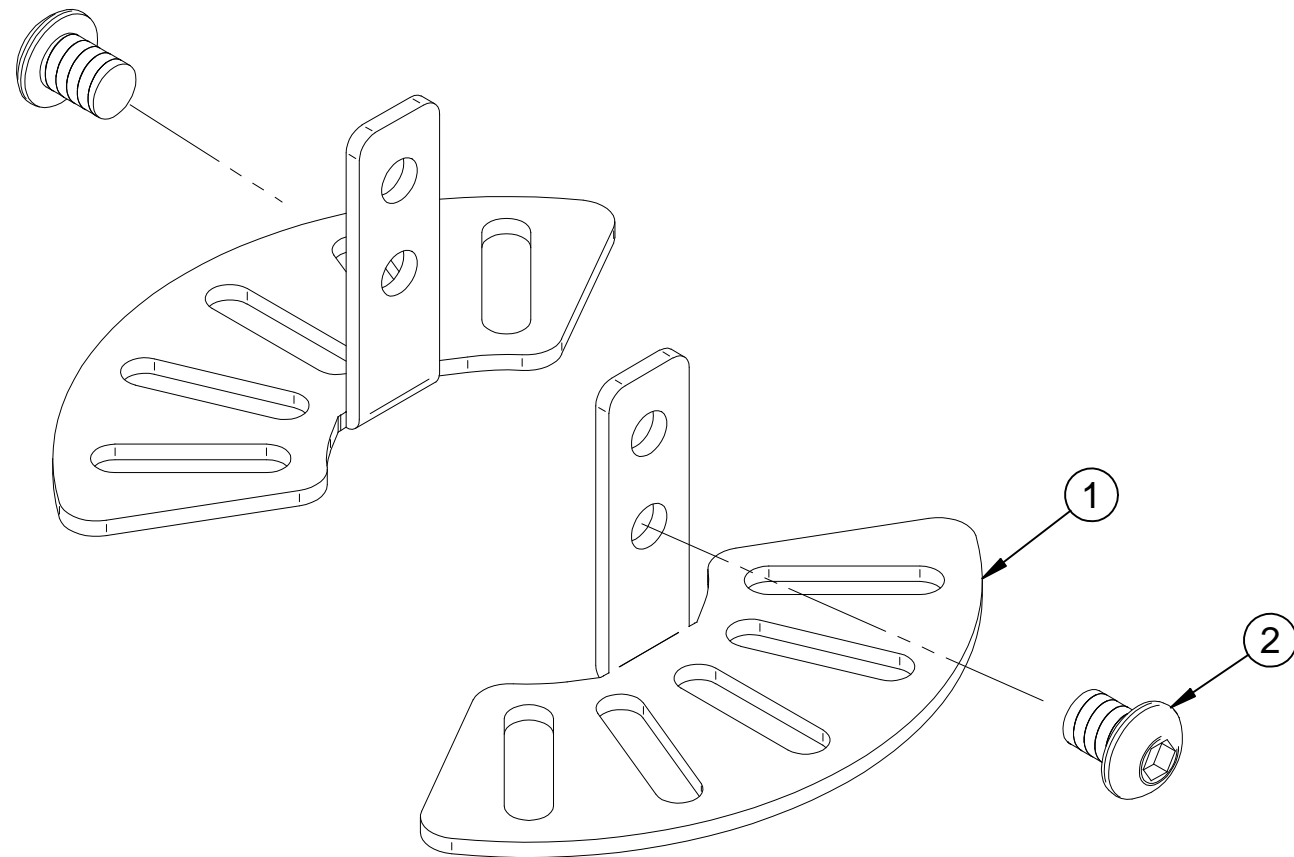

BT6010 CCTV CAMERA MOUNT

No	PART NAME	QTY
1	CAROUSEL	2
2	M8 X 10 ALLEN SCREW	2
3	5mm ALLEN KEY	1
INTERFACE KIT		
A	M4 X 12 CROSS SCREW	4
B	M4 WASHER	4
C	M4 NUT	4

Head Office
B-Tech International Ltd.
Bennett House, Long March, Daventry, Northants NN11 4NR, UK
Tel: +44 (0)1327 300 787 Fax: +44 (0)1327 706 562
Email: info@btechavmounts.co.uk