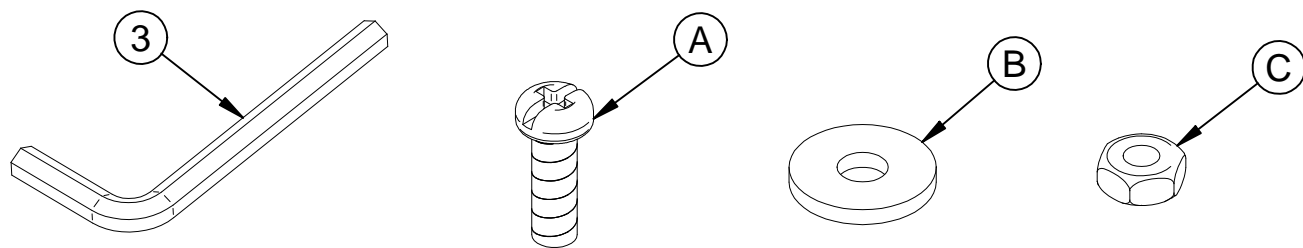

BT6010 CCTV CAMERA MOUNT

No	PART NAME	QTY
1	CAROUSEL	2
2	M8 X 10 ALLEN SCREW	2
3	5mm ALLEN KEY	1
INTERFACE KIT		
A	M4 X 12 CROSS SCREW	4
B	M4 WASHER	4
C	M4 NUT	4

Head Office
B-Tech International Ltd.
Bennett House, Long March, Daventry, Northants NN11 4NR, UK
Tel: +44 (0)1327 300 787 Fax: +44 (0)1327 706 562
Email: info@btechavmounts.co.uk