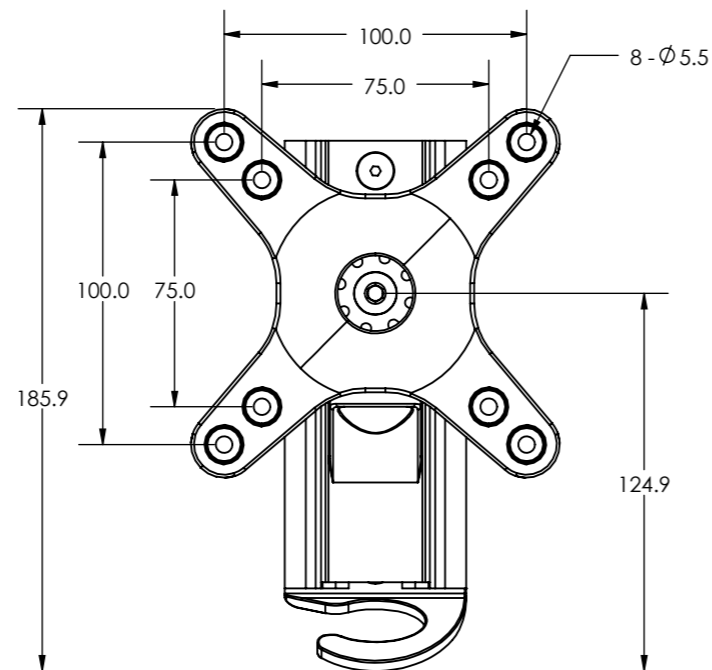

THE INFORMATION CONTAINED IN THIS DRAWING IS THE SOLE PROPERTY OF B-TECH INTERNATIONAL DESIGN AND MANUFACTURING LIMITED, ANY REPRODUCTION IN PART OR WHOLE WITHOUT THE WRITTEN PERMISSION OF B-TECH INTERNATIONAL DESIGN AND MANUFACTURING LIMITED IS PROHIBITED.

<b>B-Tech International Design and Manufacturing Limited</b>		<b>B-Tech No:</b> BTV502
Part of the B-Tech International Group of Companies		<b>Version:</b> V 1.2
 UNLESS OTHERWISE SPECIFIED DIMENSIONS ARE IN MILLIMETERS	<b>Size:</b> A3	<b>Title:</b> Flat Screen Wall Mount With Tilt And Swivel
	<b>Scale:</b> 2:5	<b>Revision:</b> 0.0
<b>Sheet:</b> 1 of 1	<b>Date:</b> 5/27/2016	<b>File Name:</b> BTD-BTV502-R0.0