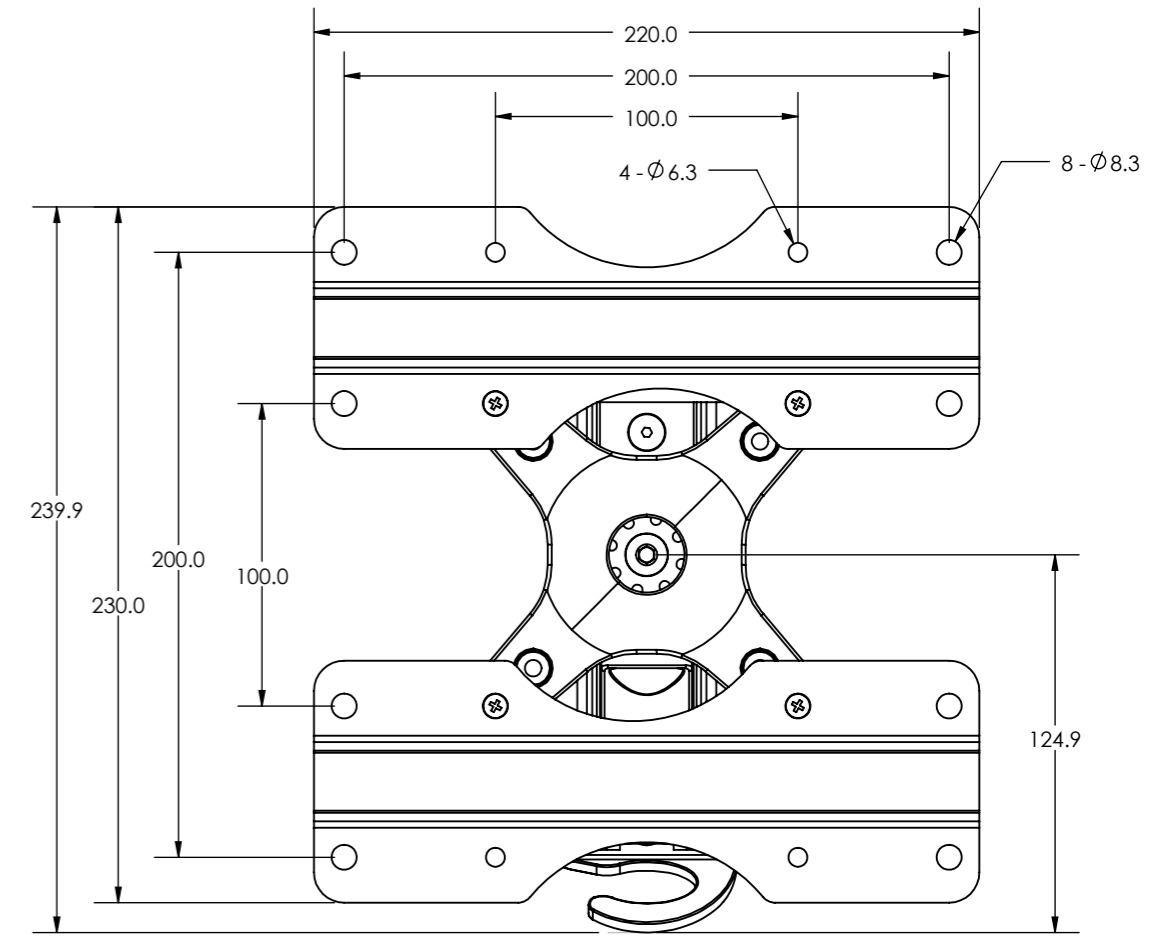

THE INFORMATION CONTAINED IN THIS DRAWING IS THE SOLE PROPERTY OF B-TECH INTERNATIONAL DESIGN AND MANUFACTURING LIMITED, ANY REPRODUCTION IN PART OR WHOLE WITHOUT THE WRITTEN PERMISSION OF B-TECH INTERNATIONAL DESIGN AND MANUFACTURING LIMITED IS PROHIBITED.

<b>B-Tech International Design and Manufacturing Limited</b>		<b>B-Tech No:</b> BTV502
Part of the B-Tech International Group of Companies		<b>Version:</b> V 1.2
 UNLESS OTHERWISE SPECIFIED DIMENSIONS ARE IN MILLIMETERS	<b>Size:</b> A3	<b>Title:</b> Flat Screen Wall Mount With Tilt And Swivel
	<b>Scale:</b> 2:5	<b>Revision:</b> 0.0
<b>Sheet:</b> 1 of 1	<b>Date:</b> 5/27/2016	<b>File Name:</b> BTD-BTV502-R0.0