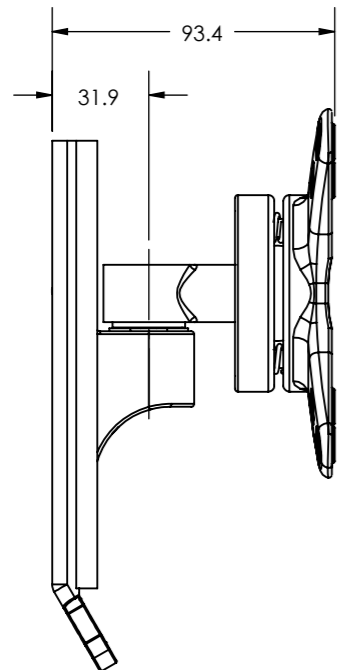

THE INFORMATION CONTAINED IN THIS DRAWING IS THE SOLE PROPERTY OF B-TECH INTERNATIONAL DESIGN AND MANUFACTURING LIMITED, ANY REPRODUCTION IN PART OR WHOLE WITHOUT THE WRITTEN PERMISSION OF B-TECH INTERNATIONAL DESIGN AND MANUFACTURING LIMITED IS PROHIBITED.

<b>B-Tech International Design and Manufacturing Limited</b>		<b>B-Tech No:</b> BTV502
Part of the B-Tech International Group of Companies		<b>Version:</b> V 1.2
 UNLESS OTHERWISE SPECIFIED DIMENSIONS ARE IN MILLIMETERS	<b>Size:</b> A3	<b>Title:</b> Flat Screen Wall Mount With Tilt And Swivel
	<b>Scale:</b> 2:5	<b>Revision:</b> 0.0
<b>Sheet:</b> 1 of 1	<b>Date:</b> 5/27/2016	<b>File Name:</b> BTD-BTV502-R0.0