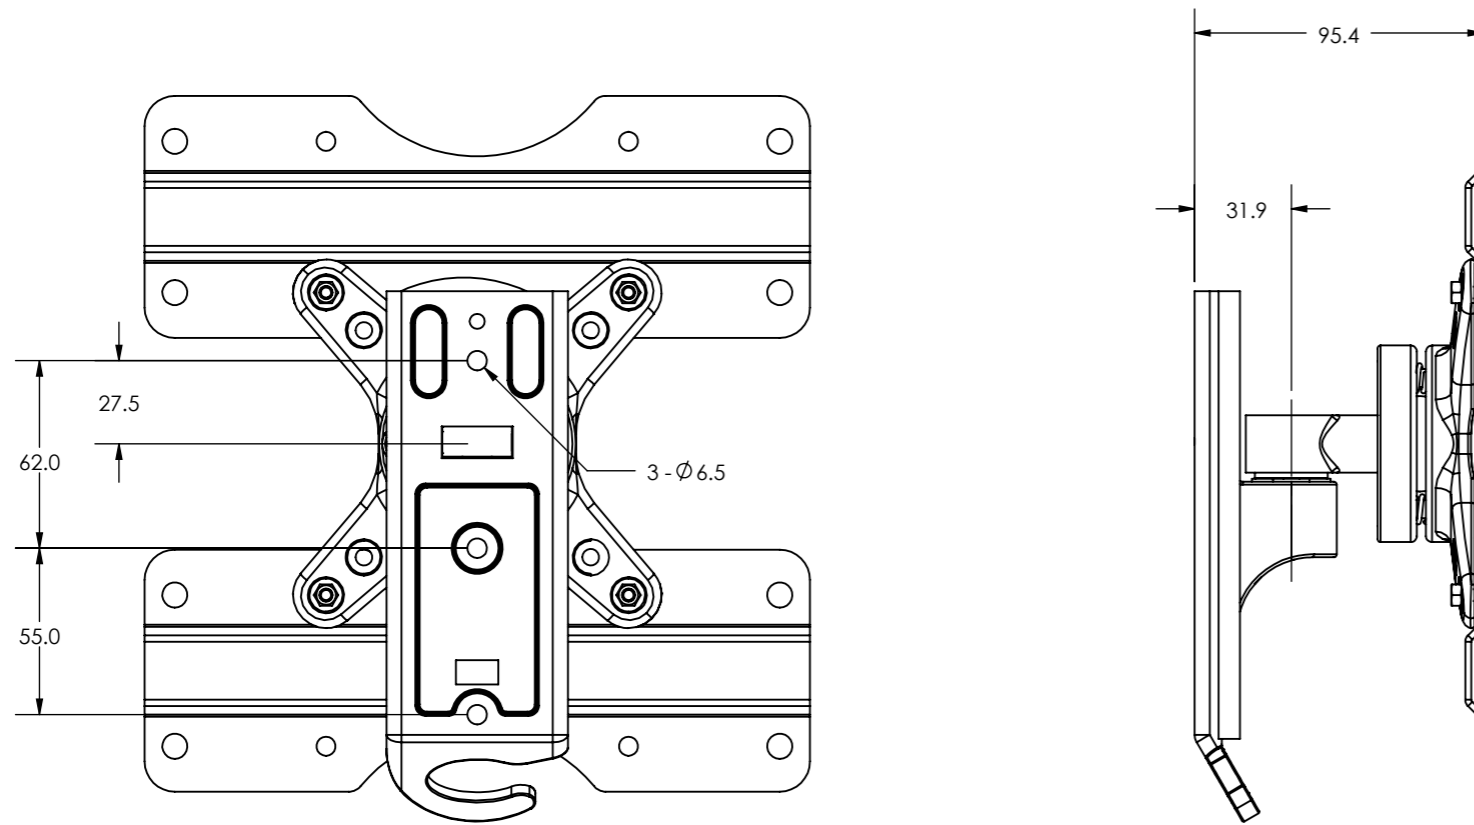

THE INFORMATION CONTAINED IN THIS DRAWING IS THE SOLE PROPERTY OF B-TECH INTERNATIONAL DESIGN AND MANUFACTURING LIMITED, ANY REPRODUCTION IN PART OR WHOLE WITHOUT THE WRITTEN PERMISSION OF B-TECH INTERNATIONAL DESIGN AND MANUFACTURING LIMITED IS PROHIBITED.

<b>B-Tech International Design and Manufacturing Limited</b>		<b>B-Tech No:</b> BTV502
Part of the B-Tech International Group of Companies		<b>Version:</b> V 1.2
 UNLESS OTHERWISE SPECIFIED DIMENSIONS ARE IN MILLIMETERS	<b>Size:</b> A3	<b>Title:</b> Flat Screen Wall Mount With Tilt And Swivel
	<b>Scale:</b> 2:5	<b>Revision:</b> 0.0
<b>Sheet:</b> 1 of 1	<b>Date:</b> 5/27/2016	<b>File Name:</b> BTD-BTV502-R0.0