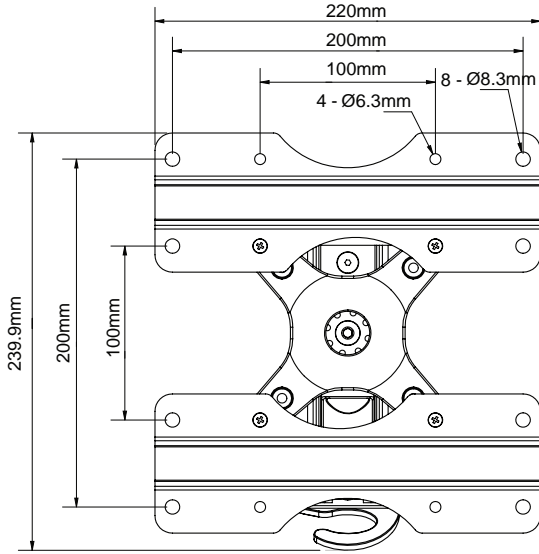

FRONT VIEW

REAR VIEW

PACKING INFORMATION

COLOUR:	ORDER REF:	EAN CODE:	MASTER CARTON QTY:	INNER CARTON QTY:	MASTER CARTON WEIGHT:	MASTER CARTON CUBE:
Black	BTV502/B	5019318440601	8	0	16.52kg	0.063cbm

ACCESSORIES AND SIMILAR PRODUCTS

Universal Soundbar Mount fits directly to BTV502 to mount a Soundbar under your screen

Single Arm Wall Mount with Tilt & Swivel designed for screens up to 47"

Single Arm Wall Mount with Tilt & Swivel designed for screens up to 47"

Single Arm Wall Mount with Tilt & Swivel designed for screens up to 50"

SS-BTV502-V1.2-070618