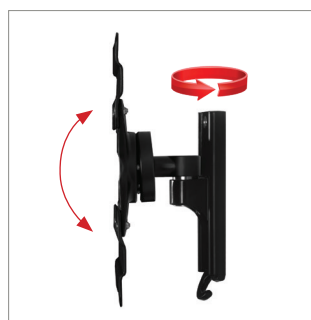

**FEATURES
TILT AND
SWIVEL**

BTV502

FLAT SCREEN WALL MOUNT WITH TILT & SWIVEL

Designed to mount small to medium sized screens, this wall mount features swivel, tilt and full screen rotation which allows for quick and easy repositioning of the screen as required. Integrated cable management and spirit level help make this a neat and tidy mounting solution which is ideal for home installations as well as commercial applications.

SPECIFICATION

Recommended screen size	up to 47"
Max load	25kg
VESA® compatibility	up to 200 x 200
Screen rotation	360°
Tilt	+/- 15°
Swivel	180°
Extension	95mm
Colour	Black

FEATURES

- Mounts screens only 95mm from the wall
- Interface features tilt, swivel and screen rotation
- Integrated cable management
- Integrated spirit level for easy wall plate levelling during installation
- Simple 'hook-on' installation
- All mounting hardware included

VESA
200

47"
120cm

25KG

15°
15°

180°

360°

Screen mounting up to VESA 200 x 200mm

Integrated cable management and level bubble included

ACCESSORIES AND SIMILAR PRODUCTS

BTV914

Universal Soundbar Mount fits directly to BTV502 to mount a Soundbar under your screen

BTV503

Single Arm Wall Mount with Tilt & Swivel designed for screens up to 47"