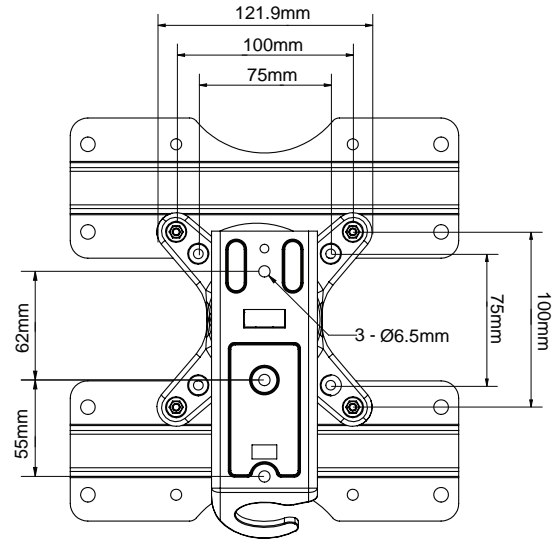

FRONT VIEW

REAR VIEW

PACKING INFORMATION

COLOUR:	ORDER REF:	EAN CODE:	MASTER CARTON QTY:	INNER CARTON QTY:	MASTER CARTON WEIGHT:	MASTER CARTON CUBE:
Black	BTV502/B	5019318440601	8	0	16.52kg	0.063cbm

ACCESSORIES AND SIMILAR PRODUCTS

Universal Soundbar Mount fits directly to BTV502 to mount a Soundbar under your screen

Single Arm Wall Mount with Tilt & Swivel designed for screens up to 47"

Single Arm Wall Mount with Tilt & Swivel designed for screens up to 47"

Single Arm Wall Mount with Tilt & Swivel designed for screens up to 50"

SS-BTV502-V1.2-070618