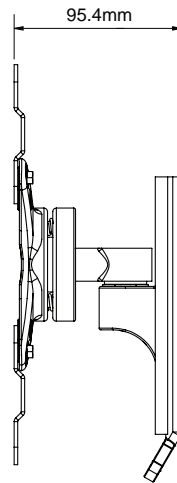

SIDE VIEW

PACKING INFORMATION

COLOUR:	ORDER REF:	EAN CODE:	MASTER CARTON QTY:	INNER CARTON QTY:	MASTER CARTON WEIGHT:	MASTER CARTON CUBE:
Black	BTV502/B	5019318440601	8	0	16.52kg	0.063cbm