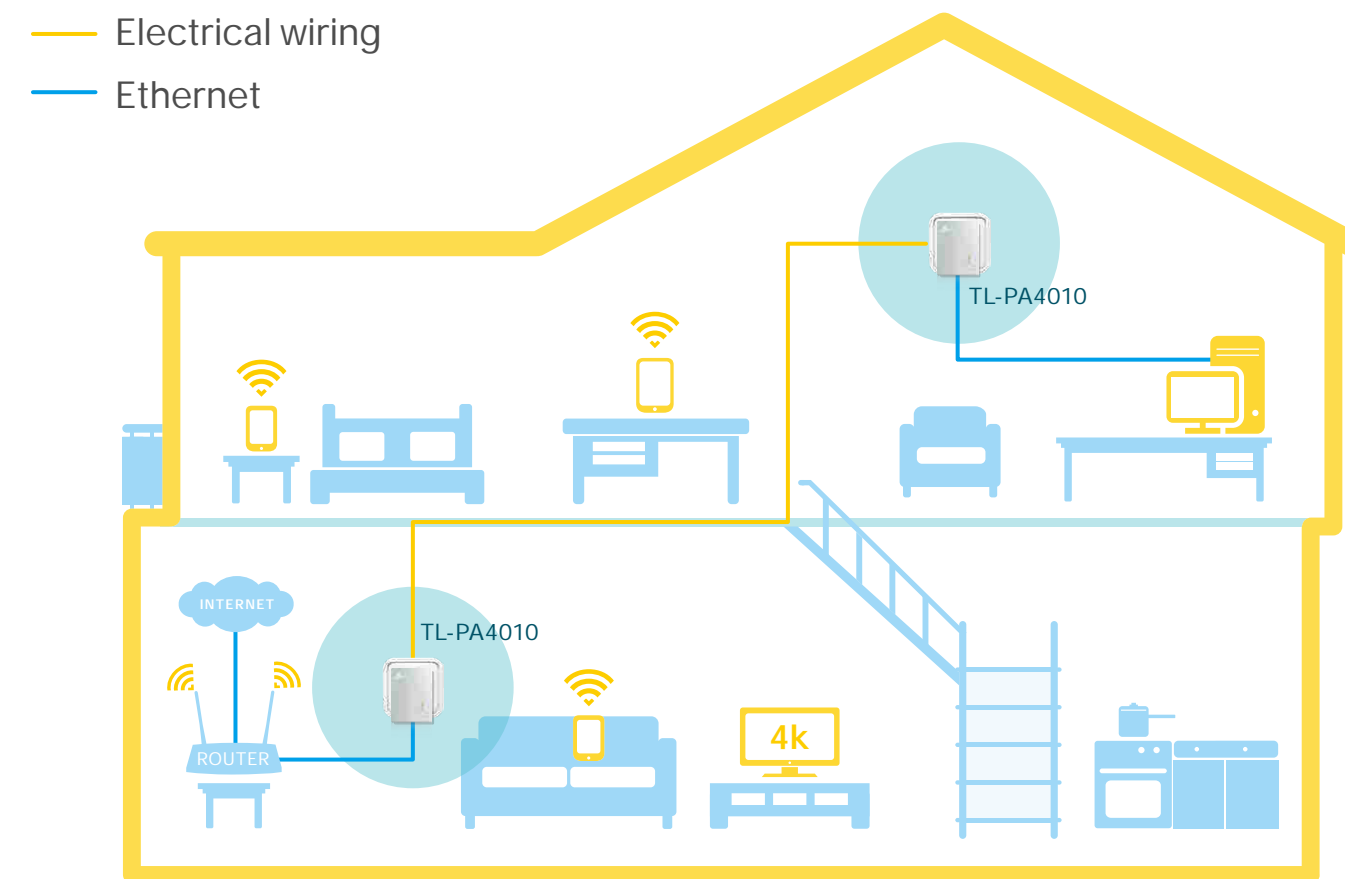

## One-Button Security

Simply push the Pair button on the adapters, and quickly set up a hassle-free powerline network.

## Plug, Pair and Play!

Powerline adapters and extenders must be deployed in a set of two or more.

## Internet from Any Outlet

The AV600 Powerline Starter Kit brings internet to any area with a power outlet using your home's electrical wiring.

## Speed

- Ultra-fast Powerline Speed – HomePlug AV standard compliant, high-speed data transfer rate of up to 600Mbps, ideal for Ultra HD streaming and online gaming
- Ethernet Port – The Ethernet port allows your TV, game console or PC to connect to the internet at high speed