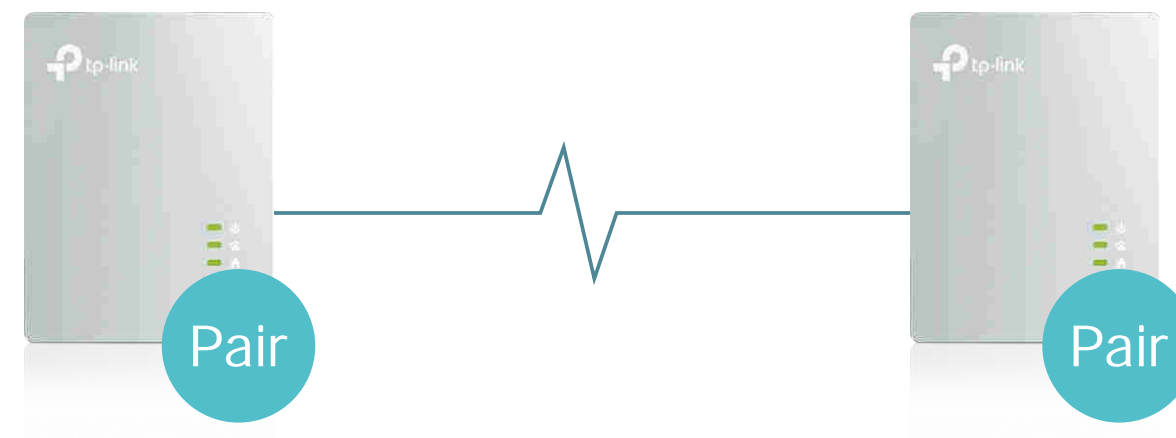

# AV600 Powerline Starter Kit

Smooth HD Streaming  
in Every Room

TL-PA4010 KIT

 HomePlug  
AV 600Mbps

 One-Button  
Security

 Plug, Pair  
and Play

## HomePlug AV Standard Compliant

The HomePlug AV standard creates high-speed data transfer rates of up to 600Mbps to support all your online activities.

## One-Button Security

Simply push the Pair button on the adapters, and quickly set up a hassle-free powerline network.