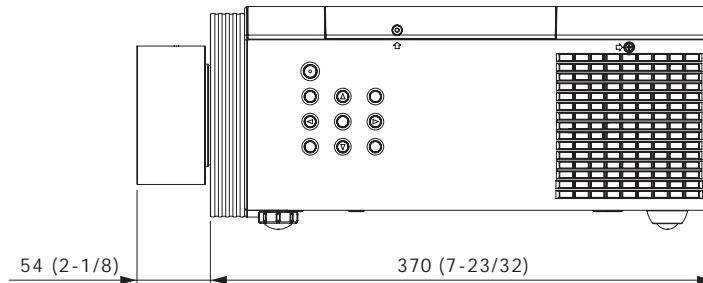

Specifications

F value:	2.0
Focal distance (f):	13.05 mm
Throw ratio:	WUXGA 0.8:1 for PT-MZ670/MZ570/EZ770Z (16:10 aspect ratio) WXGA 0.8:1 for PT-MW630/MW530/EW730Z (16:10 aspect ratio) XGA 0.8:1 for PT-EX800Z (4:3 aspect ratio)
Dimensions (W × H × D):	108 × 108 × 166 mm (4-1/4 × 4-1/4 × 6-17/32 inches)
Weight:	Approx. 1.08 kg*1 (2.4 lbs*1)
Applicable projector:	[GROUP A] PT-EZ570 series: PT-EZ570/EZ570L/EW630/EW630L/EX600/EX600L/EW530/EW530L/EX500/EX500L [GROUP B] PT-EZ580 series: PT-EZ580/EZ580L/EW640/EW640L/EX610/EX610L/EW540/EW540L/EX510/EX510L PT-EZ770Z series: PT-EZ770Z/EZ770ZL/EW730Z/EW730ZL/EX800Z/EX800ZL [GROUP C] PT-MZ670series: PT-MZ670/MZ670L/MZ570/MZ570L/MW630/MW630L/MW530/MW530L

*1 Average value. May dif fer depending on the actual unit.
The throw ratio is an approximate value calculated by dividing the screen width by the projection distance.

Dimensions

NOTE: Please read the projector's instruction manual for throw distances.
Weights and dimensions shown are approximate. Specifications subject to change without notice.

unit : mm (inch)
NOTE: This illustration is not drawn to scale.

The illustration shows the lens attached to the projector.

[GROUP A]

PT-EZ570 series: PT-EZ570/EZ570L/EW630/EW630L/EX600/EX600L/EW530/EW530L/EX500/EX500L

NOTE: Please read the projector's instruction manual for throw distances.
Weights and dimensions shown are approximate. Specifications subject to change without notice.

unit : mm (inch)
NOTE: This illustration is not drawn to scale.