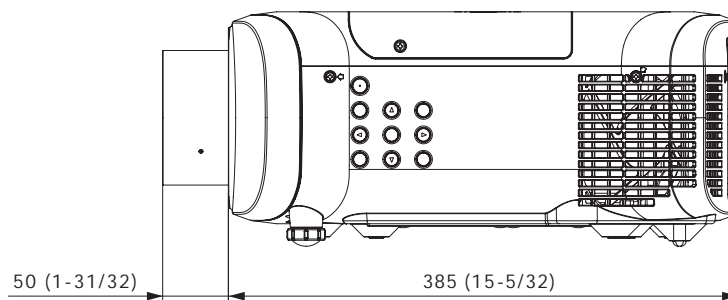

[GROUP B]

PT-EZ580 series: PT-EZ580/EZ580L/EW640/EW640L/EX610/EX610L/EW540/EW540L/EX510/EX510L

PT-EZ770Z series: PT-EZ770Z/EZ770ZL/EW730Z/EW730ZL/EX800Z/EX800ZL