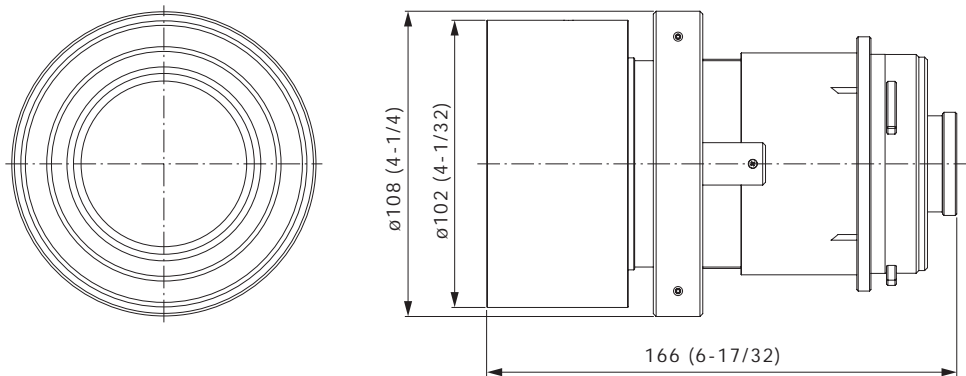

Specifications

F value:	2.0
Focal distance (f):	13.05 mm
Throw ratio:	WUXGA 0.8:1 for PT-MZ670/MZ570/EZ770Z (16:10 aspect ratio) WXGA 0.8:1 for PT-MW630/MW530/EW730Z (16:10 aspect ratio) XGA 0.8:1 for PT-EX800Z (4:3 aspect ratio)
Dimensions (W × H × D):	108 × 108 × 166 mm (4-1/4 × 4-1/4 × 6-17/32 inches)
Weight:	Approx. 1.08 kg*1 (2.4 lbs*1)
Applicable projector:	[GROUP A] PT-EZ570 series: PT-EZ570/EZ570L/EW630/EW630L/EX600/EX600L/EW530/EW530L/EX500/EX500L [GROUP B] PT-EZ580 series: PT-EZ580/EZ580L/EW640/EW640L/EX610/EX610L/EW540/EW540L/EX510/EX510L PT-EZ770Z series: PT-EZ770Z/EZ770ZL/EW730Z/EW730ZL/EX800Z/EX800ZL [GROUP C] PT-MZ670series: PT-MZ670/MZ670L/MZ570/MZ570L/MW630/MW630L/MW530/MW530L

*1 Average value. May dif fer depending on the actual unit.
The throw ratio is an approximate value calculated by dividing the screen width by the projection distance.

Dimensions

NOTE: Please read the projector's instruction manual for throw distances.
Weights and dimensions shown are approximate. Specifications subject to change without notice.

unit : mm (inch)
NOTE: This illustration is not drawn to scale.

The illustration shows the lens attached to the projector.

[GROUP A]

PT-EZ570 series: PT-EZ570/EZ570L/EW630/EW630L/EX600/EX600L/EW530/EW530L/EX500/EX500L

NOTE: Please read the projector's instruction manual for throw distances.
Weights and dimensions shown are approximate. Specifications subject to change without notice.

unit : mm (inch)
NOTE: This illustration is not drawn to scale.