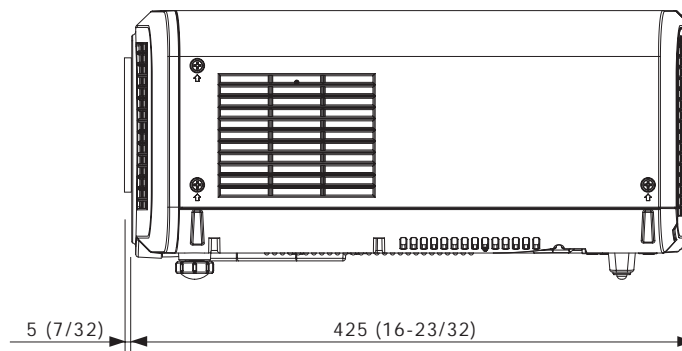

Specifications

F value:	2.0
Focal distance (f):	13.05 mm
Throw ratio:	WUXGA 0.8:1 for PT-MZ670/MZ570/EZ770Z (16:10 aspect ratio) WXGA 0.8:1 for PT-MW630/MW530/EW730Z (16:10 aspect ratio) XGA 0.8:1 for PT-EX800Z (4:3 aspect ratio)
Dimensions (W × H × D):	108 × 108 × 166 mm (4-1/4 × 4-1/4 × 6-17/32 inches)
Weight:	Approx. 1.08 kg*1 (2.4 lbs*1)
Applicable projector:	[GROUP A] PT-EZ570 series: PT-EZ570/EZ570L/EW630/EW630L/EX600/EX600L/EW530/EW530L/EX500/EX500L [GROUP B] PT-EZ580 series: PT-EZ580/EZ580L/EW640/EW640L/EX610/EX610L/EW540/EW540L/EX510/EX510L PT-EZ770Z series: PT-EZ770Z/EZ770ZL/EW730Z/EW730ZL/EX800Z/EX800ZL [GROUP C] PT-MZ670series: PT-MZ670/MZ670L/MZ570/MZ570L/MW630/MW630L/MW530/MW530L

unit : mm (inch)
NOTE: This illustration is not drawn to scale.

The illustration shows the lens attached to the projector.

[GROUP A]

PT-EZ570 series: PT-EZ570/EZ570L/EW630/EW630L/EX600/EX600L/EW530/EW530L/EX500/EX500L

NOTE: Please read the projector's instruction manual for throw distances.
Weights and dimensions shown are approximate. Specifications subject to change without notice.

unit : mm (inch)
NOTE: This illustration is not drawn to scale.