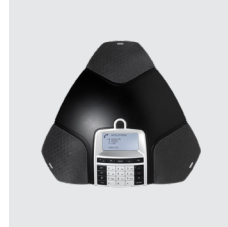

Product Guide: Conference and speakerphones

KONFTEL EGO

A convenient and straightforward speakerphone with OmniSound®. Small and portable, it is ideal for both personal meetings and small huddle rooms.

KONFTEL 70

A high-performance speakerphone for huddle rooms to medium-sized meeting rooms. OmniSound® technology with beamforming, packaged in a distinctive design.

KONFTEL 55Wx

A compact and flexible speakerphone. Calls are easily controlled from the touchscreen, whether you are connected to a computer, desk phone or wirelessly to a mobile device.

KONFTEL 250

An excellent choice when you want simple telephone meetings without compromising on sound quality. Suits everything from small meeting rooms to large conference rooms.

KONFTEL 300Mx 4G

The world's only mobile conference phone. Insert the SIM card and start the meeting immediately, completely without cables and tangles.

KONFTEL 300Wx

The Konftel 300Wx wireless conference phone allows you to hold meetings wherever is convenient for you – without worrying about network and power outlets. Select IP or analog DECT base.

KONFTEL 300