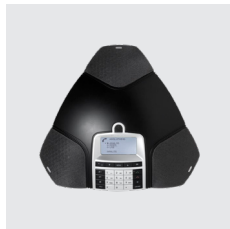

Product Guide: Conference and speakerphones

KONFTEL EGO

A convenient and straightforward speakerphone with OmniSound®. Small and portable, it is ideal for both personal meetings and small huddle rooms.

KONFTEL 70

A high-performance speakerphone for huddle rooms to medium-sized meeting rooms. OmniSound® technology with beamforming, packaged in a distinctive design.

KONFTEL 55Wx

A compact and flexible speakerphone. Calls are easily controlled from the touchscreen, whether you are connected to a computer, desk phone or wirelessly to a mobile device.

KONFTEL 250

An excellent choice when you want simple telephone meetings without compromising on sound quality. Suits everything from small meeting rooms to large conference rooms.

KONFTEL 300Mx 4G

The world's only mobile conference phone. Insert the SIM card and start the meeting immediately, completely without cables and tangles.

KONFTEL 300Wx

The Konftel 300Wx wireless conference phone allows you to hold meetings wherever is convenient for you – without worrying about network and power outlets. Select IP or analog DECT base.

KONFTEL 300