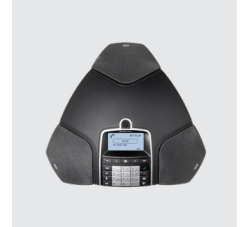

Product Guide: Conference and speakerphones

KONFTEL EGO

A convenient and straightforward speakerphone with OmniSound®. Small and portable, it is ideal for both personal meetings and small huddle rooms.

KONFTEL 70

A high-performance speakerphone for huddle rooms to medium-sized meeting rooms. OmniSound® technology with beamforming, packaged in a distinctive design.

KONFTEL 55Wx

A compact and flexible speakerphone. Calls are easily controlled from the touchscreen, whether you are connected to a computer, desk phone or wirelessly to a mobile device.

KONFTEL 250

An excellent choice when you want simple telephone meetings without compromising on sound quality. Suits everything from small meeting rooms to large conference rooms.

KONFTEL 300Mx 4G

The world's only mobile conference phone. Insert the SIM card and start the meeting immediately, completely without cables and tangles.

KONFTEL 300Wx

The Konftel 300Wx wireless conference phone allows you to hold meetings wherever is convenient for you – without worrying about network and power outlets. Select IP or analog DECT base.

KONFTEL 300