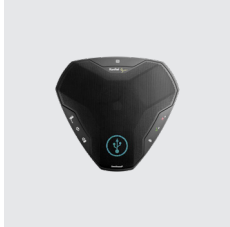

Product Guide: Conference and speakerphones

KONFTEL EGO

A convenient and straightforward speakerphone with OmniSound®. Small and portable, it is ideal for both personal meetings and small huddle rooms.

KONFTEL 70

A high-performance speakerphone for huddle rooms to medium-sized meeting rooms. OmniSound® technology with beamforming, packaged in a distinctive design.

KONFTEL 55Wx

A compact and flexible speakerphone. Calls are easily controlled from the touchscreen, whether you are connected to a computer, desk phone or wirelessly to a mobile device.

KONFTEL 250

An excellent choice when you want simple telephone meetings without compromising on sound quality. Suits everything from small meeting rooms to large conference rooms.

KONFTEL 300Mx 4G

The world's only mobile conference phone. Insert the SIM card and start the meeting immediately, completely without cables and tangles.

KONFTEL 300Wx

The Konftel 300Wx wireless conference phone allows you to hold meetings wherever is convenient for you – without worrying about network and power outlets. Select IP or analog DECT base.

KONFTEL 300