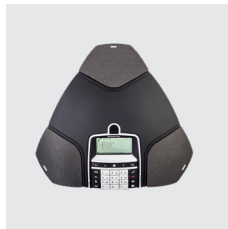

KONFTEL 300IP

Perfect in both cloud-based and traditional IP platforms. It has everything you need for high-quality, efficient conference calls.