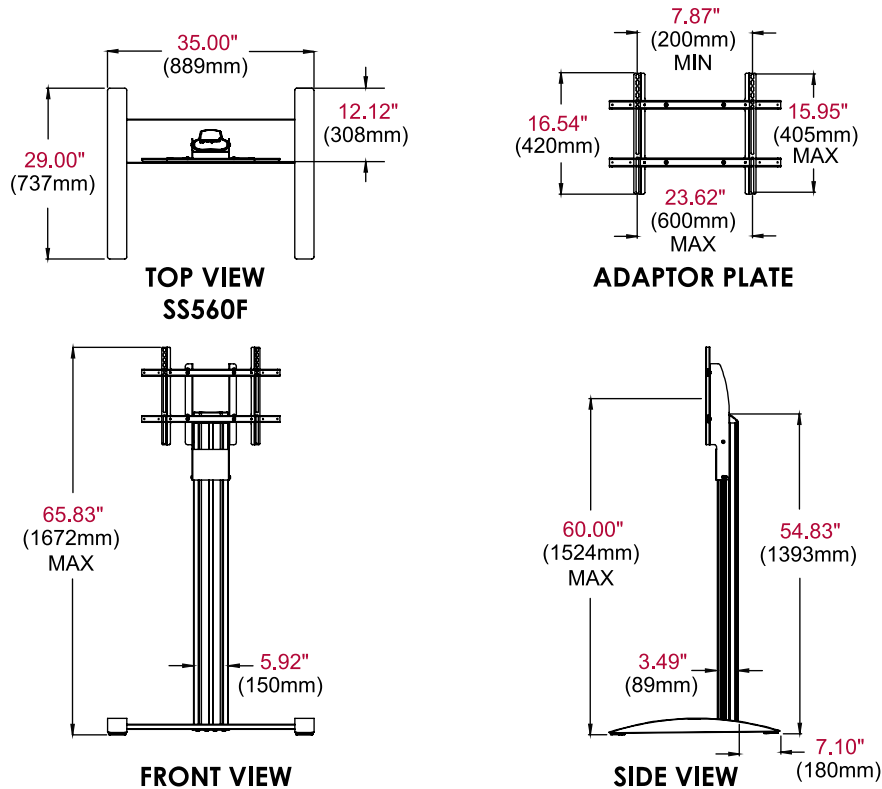

SS560F SmartMount® Flat Panel Floor Stand for 32" to 75" Displays without Shelf

Product Specifications

	DIMENSIONS (W X H X D)	PRODUCT WEIGHT	LOAD CAPACITY	FINISH	AVAILABLE COLORS
SS560F	35.00" x 65.83" x 29.00" (889 x 1672 x 737mm)	54lb (24.54kg)	150lb (68.2kg)	Textured Powder Coat	Black

Package Specifications

	PACKAGE SIZE (W x H x D)	PACKAGE SHIP WEIGHT	PACKAGE UPC CODE	PACKAGE CONTENTS	UNITS IN PACKAGE
SS560F	47.50" x 38.50" x 7.25" (1207 x 978 x 184mm)	69.0lb (31.36kg)	735029279853	Base, Aluminum Column, Universal Display Adaptor, Hardware & Instructions	1

Accessories

- ACC316: Safety Belt
- ACC-LA: Laptop Arm
- ACC-MS: Metal Shelf
- ACC-VCS: Video Conferencing Camera Shelf
- DSX750: Media Player Storage

All dimensions = inch (mm)

Architect Specifications

The SmartMount® Flat Panel Floor Stand shall be a Peerless-AV model SS560F and shall be located where indicated on the plans. Assembly and installation shall be done according to instructions provided by the manufacturer.

Visit peerless-av.com to see the complete line of AV solutions from Peerless-AV, including outdoor displays, wireless, kiosks, digital audio, display mounts, projector mounts, carts/stands, and a full assortment of accessories.

Peerless-AV
2300 White Oak Circle
Aurora, IL 60502 USA

(800) 865-2112
(630) 375-5100
Fax: (800) 359-6500

Peerless-AV EMEA
Unit 3 Watford Interchange
Colonial Way, Watford
Herts, WD24 4WP
United Kingdom
+44 (0) 1923 200100
Fax: +44 (0) 1923 200101

Peerless-AV Latin America
Av. de las Industrias 413
Parque Industrial Escobedo
General Escobedo, N.L.,
México, 66062
+52 (81) 8384-8300
Fax: +52 (81) 8384-8360