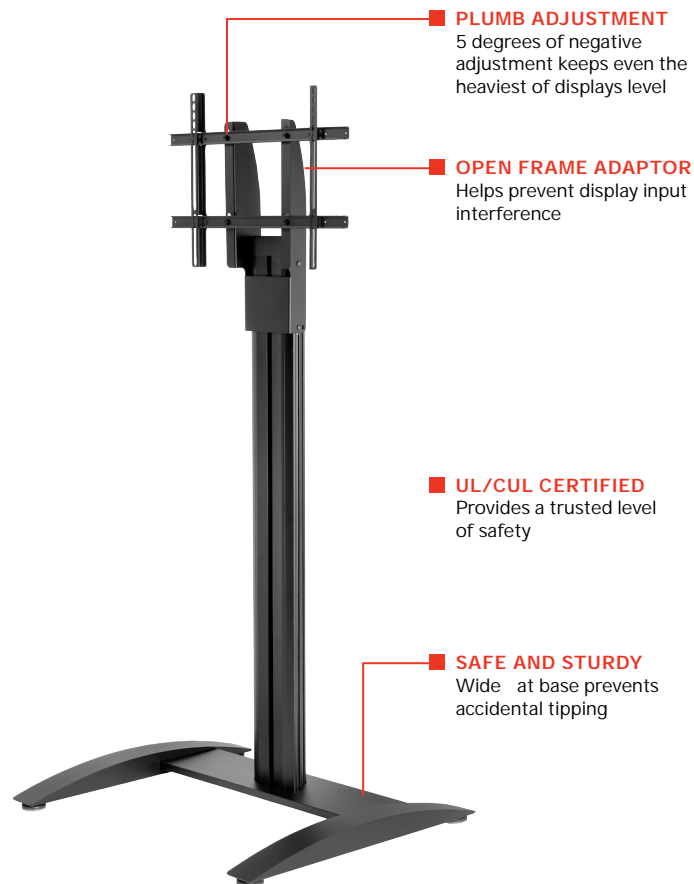

SS560F

Mounting Pattern
200 x 200 up to
600 x 400mm

Max Load
150lb
(68.2kg)

SMARTMOUNT® Flat Panel Floor Stand

FOR 32" TO 75" DISPLAYS*

The SS560F SmartMount® Flat Panel Floor Stand is designed to provide the perfect display viewing placement and match the décor of any environment. Internal cable management hides the AV cabling, showing a clean, clutter-free look, ideal for boardrooms, training rooms, lobbies, classrooms, auditoriums, exhibit halls and more.

- Display and optional component shelf can be located anywhere along the column for perfect component placement and viewing height (up to 60" at center)
- Integrated cable management protects, contains and conceals cables for a clean, professional installation
- Textured black powder coat finish helps hide finger prints and dust
- Universal display adaptor fits mounting patterns from 200 x 200mm to 600 x 400mm and allows mounting in landscape or portrait orientation

Cable management allows cables to enter or exit anywhere along the column.

Please visit peerless-av.com/en-us/patents for patent information.

*This display size range is simply a guideline for product selection. Displays larger than the screen size range may still be compatible as long as they fall within the VESA® pattern and max weight of the Peerless-AV® product.

✉ info@peerless-av.com
🌐 peerless-av.com

peerless-AV®
Driving Technology Through Innovation

SS560F SmartMount® Flat Panel Floor Stand for 32" to 75" Displays without Shelf

Product Specifications

	DIMENSIONS (W X H X D)	PRODUCT WEIGHT	LOAD CAPACITY	FINISH	AVAILABLE COLORS
SS560F	35.00" x 65.83" x 29.00" (889 x 1672 x 737mm)	54lb (24.54kg)	150lb (68.2kg)	Textured Powder Coat	Black