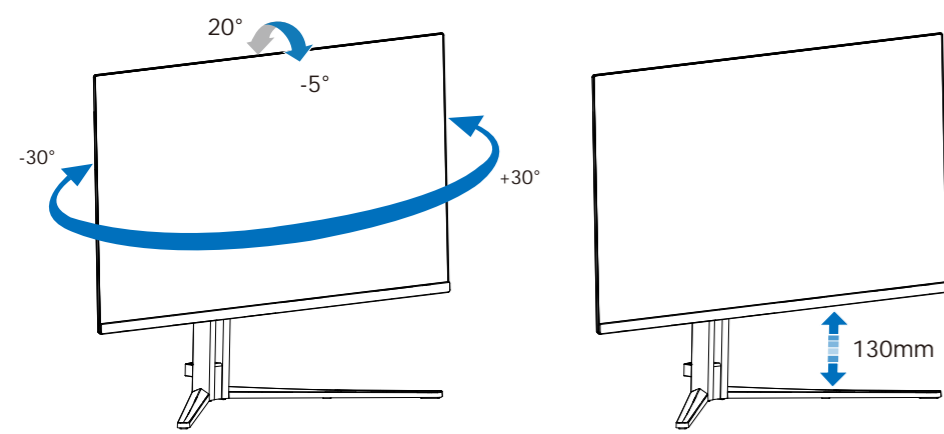

4

5

		SUB SOURCE POSSIBILITY (x1)			
MultiView	Inputs	HDMI 1	HDMI 2	DisplayPort	USB C
MAIN SOURCE (x1)	HDMI 1	●	●	●	●
	HDMI 2	●	●	●	●
	DisplayPort	●	●	●	●
	USB C	●	●	●	●

Register your product and get support at www.philips.com/support

Version: 32M2N8900Q1T
2024 © TOP Victory Investments Ltd. All rights reserved.

Specifications are subject to change without notice.

HDMI
The terms HDMI, HDMI High-Definition Multimedia Interface, HDMI Trade Dress and the HDMI Logos are trademarks or registered trademarks of HDMI Licensing Administrator, Inc.

www.evnia.philips

Energy Labelling
32M2N8900

Printed in China

Q41G32M281316A

EVNIA

Quick Start

32M2N8900

Register your product and get support at www.philips.com/welcome

PHILIPS

Contents

- **EN** The images shown are for illustrative purposes only. Actual product and accessory may vary by country or regions. Actual product and accessory shall prevail in kind.
- **FR** Les images sont uniquement fournies à des fins d'illustration. Le produit et les accessoires actuels peuvent différer selon le pays ou la région. Le produit et les accessoires réels prévaudront dans tous les cas.
- **ES** Las imágenes que se muestran son solo de carácter ilustrativo. El producto y los accesorios reales pueden variar según el país o las regiones. El producto real y el accesorio prevalecerán en especie.
- **SC** 所有插图和产品配件仅为示意参考。因销售区域差异，产品可能不含有以上配件，具体以实物为准。
- **JP** 表示されている画像は説明のみを目的としています。実際の付属品は国や地域によって異なる場合がございます。
- **KO** 표시된 이미지는 이해를 돕기 위한 것으로 실제 제품 및 액세서리는 국가 또는 지역에 따라 다를 수 있습니다. 실제 제품 및 동봉된 액세서리를 확인하세요.

1

2

USB C-C

USB A-C

USB hub

KVM