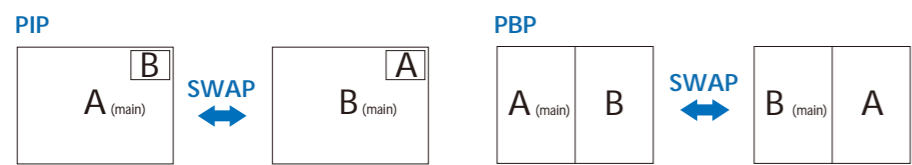

5

		SUB SOURCE POSSIBILITY (x1)			
MultiView	Inputs	HDMI 1	HDMI 2	DisplayPort	USB C
MAIN SOURCE (x1)	HDMI 1	●	●	●	●
	HDMI 2	●	●	●	●
	DisplayPort	●	●	●	●
	USB C	●	●	●	●