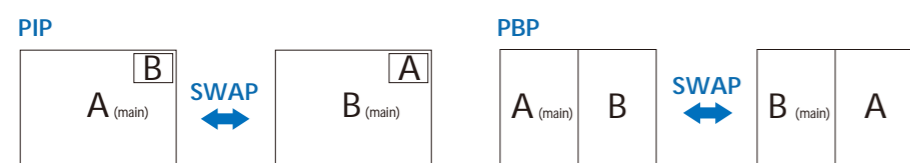

5

MultiView	Inputs	SUB SOURCE POSSIBILITY (x)		
		HDMI 1	HDMI 2	DisplayPort
MAIN SOURCE (x)	HDMI 1	●	●	●
	HDMI 2	●	●	●
	DisplayPort	●	●	●