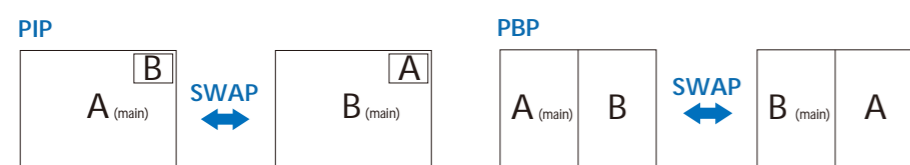

5

MultiView	SUB SOURCE POSSIBILITY (x)				
	Inputs	HDMI 1	HDMI 2	DisplayPort	USBC
MAIN SOURCE (x)	HDMI 1	●	●	●	●
	HDMI 2	●	●	●	●
	DisplayPort	●	●	●	●
	USBC	●	●	●	●