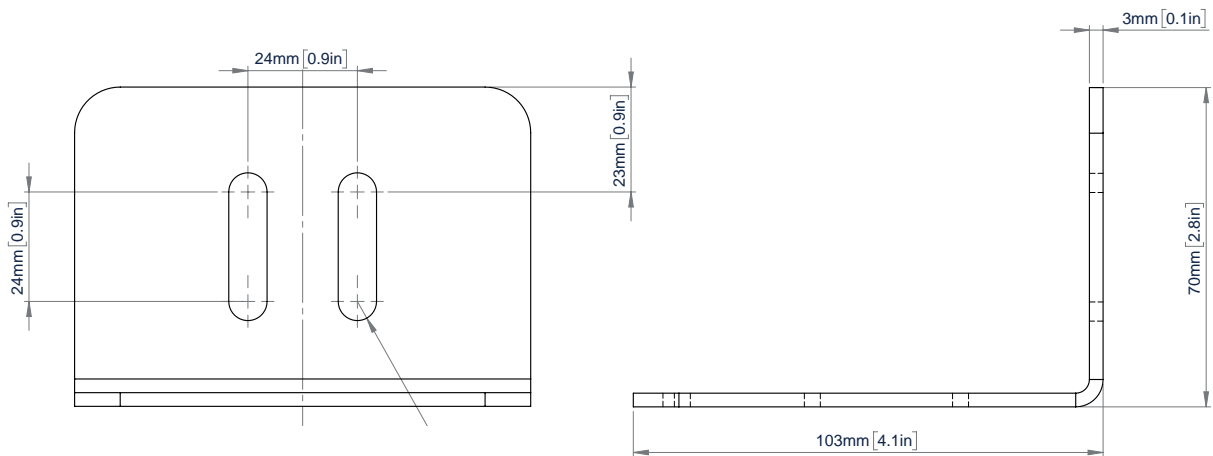

FOR VIDEO BARS & VC CAMERAS

BT7878

MOUNTING PLATE

FOR YEALINK A30 /
 MEETINGEYE 600 &
 VC CAMERAS

The BT7878 is a mounting plate designed for mounting a Yealink A30 or MeetingEye 600 video conferencing camera to a variety of B-Tech products. Using an accessory mounting arm, the BT7878 can be positioned above or below a screen mounted on a compatible B-Tech at screen wall mount or to a System X BT8390 rail. The mounting plate can also be pole mounted using a Ø50mm collar, or alternatively can attach directly to a B-Tech Column. The BT7878 platform includes a universal mounting slot for installing VC cameras.

SPECIFICATION

Max Load	4kg
Dimensions	W: 100mm x D: 103mm x H: 70mm
Steel thickness	3mm
Colour	Black

FEATURES

- Designed to mount Yealink A30 and Yealink MeetingEye 600 to a range of B-Tech product
- Universal mounting slot for small VC cameras & webcams
- Mounts directly to a BT8380 / BT8381 Column
- Compatible with BT7052 / BT7841 Collars for use with Ø50mm Poles
- Use with a BT7031 Accessory Mounting Arm to mount on to a BT8431 / BT8432 / BT8441 / BT8442 / BT9901 / BT9903 Flat Screen Wall Mount
- Use with a BT8390-SA Accessory Mounting Arm to position camera above or below a screen mounted on a BT8390 System X Rail
- Simple installation
- All mounting hardware included

Mounts directly a B-Tech column or can be pole mounted using a Ø50mm collar

TOP VIEW

FRONT VIEW

SIDE VIEW

PACKING INFORMATION

COLOUR:	ORDER REF:	EAN CODE:
Black	BT7878 / B	5019318307195

ACCESSORIES AND RELATED PRODUCTS