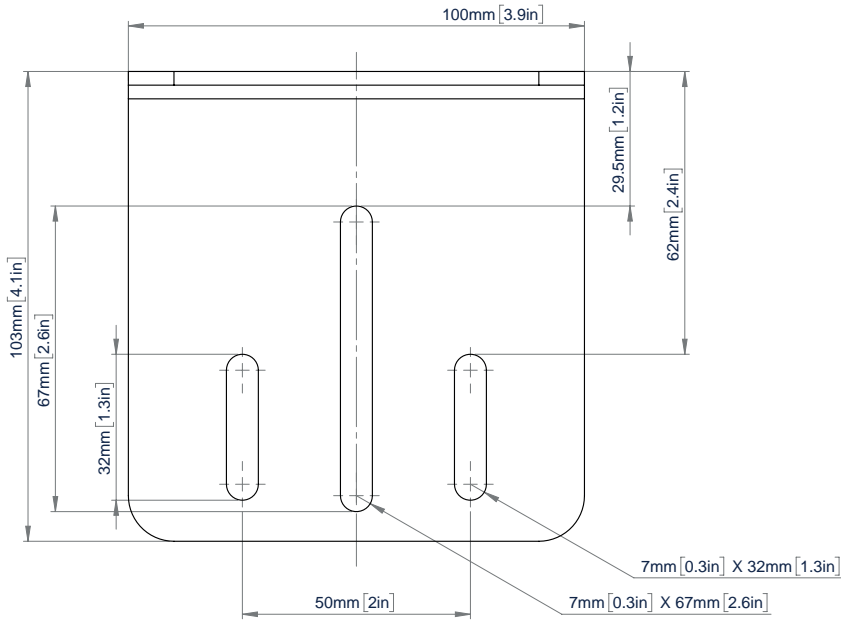

FOR VIDEO BARS & VC CAMERAS

BT7878

MOUNTING PLATE

FOR YEALINK A30 /
 MEETINGEYE 600 &
 VC CAMERAS

The BT7878 is a mounting plate designed for mounting a Yealink A30 or MeetingEye 600 video conferencing camera to a variety of B-Tech products. Using an accessory mounting arm, the BT7878 can be positioned above or below a screen mounted on a compatible B-Tech at screen wall mount or to a System X BT8390 rail. The mounting plate can also be pole mounted using a Ø50mm collar, or alternatively can attach directly to a B-Tech Column. The BT7878 platform includes a universal mounting slot for installing VC cameras.

SPECIFICATION

Max Load	4kg
Dimensions	W: 100mm x D: 103mm x H: 70mm
Steel thickness	3mm
Colour	Black

FEATURES

- Designed to mount Yealink A30 and Yealink MeetingEye 600 to a range of B-Tech product
- Universal mounting slot for small VC cameras & webcams
- Mounts directly to a BT8380 / BT8381 Column
- Compatible with BT7052 / BT7841 Collars for use with Ø50mm Poles
- Use with a BT7031 Accessory Mounting Arm to mount on to a BT8431 / BT8432 / BT8441 / BT8442 / BT9901 / BT9903 Flat Screen Wall Mount
- Use with a BT8390-SA Accessory Mounting Arm to position camera above or below a screen mounted on a BT8390 System X Rail
- Simple installation
- All mounting hardware included

Mounts directly a B-Tech column or can be pole mounted using a Ø50mm collar

TOP VIEW

FRONT VIEW

SIDE VIEW

PACKING INFORMATION

COLOUR:	ORDER REF:	EAN CODE:
Black	BT7878 / B	5019318307195

ACCESSORIES AND RELATED PRODUCTS