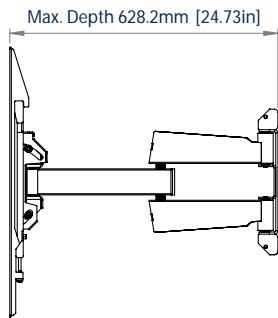

### FEATURES

- Easy tool-less tilt and swivel adjustments
- Slim-line design allows close to the wall installation when folded at
- Suitable for portrait and landscape mounting
- Screen levelling of up to 2° in either direction
- Lateral adjustment of the screen once mounted
- Integrated cable management
- Attractive cover plates hide xings
- Keyhole mounting and drilling template for a quick and easy installation
- Safety screws help prevent unauthorised removal of screens
- Simple 'hook-on' installation with all mounting hardware included

3 pivot points and tilt for easy screen positioning

Space saving - folds at to the wall

Integrated cable management

Cover plates hide all xings on mount for an attractive install

FRONT VIEW

SIDE VIEW - FLAT TO WALL

REAR VIEW

SIDE VIEW - MAXIMUM EXTENSION

SIDE VIEW - TILT

FRONT VIEW - SCREEN LEVELLING

TOP VIEW - FLAT TO WALL

PACKING INFORMATION

COLOUR:	ORDER REF:	EAN CODE:
Black	BT8228/B	5019318307201

ACCESSORIES AND RELATED PRODUCTS