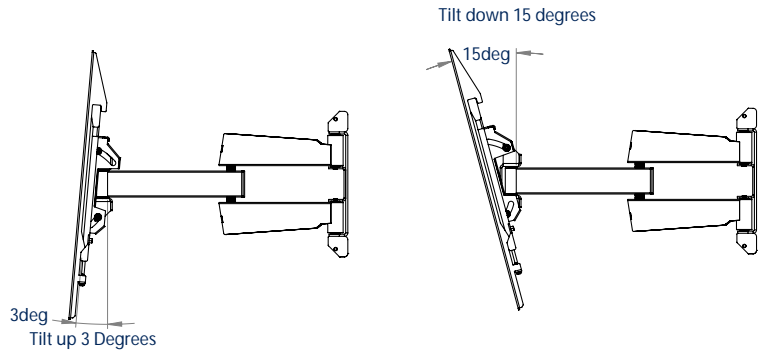

### FEATURES

- Easy tool-less tilt and swivel adjustments
- Slim-line design allows close to the wall installation when folded at
- Suitable for portrait and landscape mounting
- Screen levelling of up to 2° in either direction
- Lateral adjustment of the screen once mounted
- Integrated cable management
- Attractive cover plates hide xings
- Keyhole mounting and drilling template for a quick and easy installation
- Safety screws help prevent unauthorised removal of screens
- Simple 'hook-on' installation with all mounting hardware included

3 pivot points and tilt for easy screen positioning

Space saving - folds at to the wall

Integrated cable management

Cover plates hide all xings on mount for an attractive install

FRONT VIEW

SIDE VIEW - FLAT TO WALL

REAR VIEW

SIDE VIEW - MAXIMUM EXTENSION

SIDE VIEW - TILT

FRONT VIEW - SCREEN LEVELLING

TOP VIEW - FLAT TO WALL

PACKING INFORMATION

COLOUR:	ORDER REF:	EAN CODE:
Black	BT8228/B	5019318307201

ACCESSORIES AND RELATED PRODUCTS