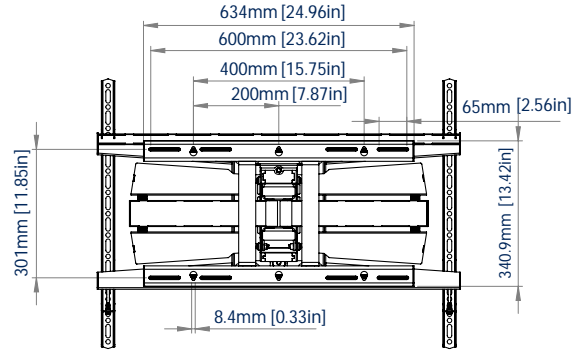

SPECIFICATION	
Recommended screen size	65" up to 120"
Max load	125kg
VESA® compatibility	300 x 200mm up to 800 x 600mm
Tilt	-3°/+15°
Swivel	180°
Distance from wall	Min: 90mm - Max: 628mm

### FEATURES

- Easy tool-less tilt and swivel adjustments
- Slim-line design allows close to the wall installation when folded at
- Suitable for portrait and landscape mounting
- Screen levelling of up to 2° in either direction
- Lateral adjustment of the screen once mounted
- Integrated cable management
- Attractive cover plates hide xings
- Keyhole mounting and drilling template for a quick and easy installation
- Safety screws help prevent unauthorised removal of screens
- Simple 'hook-on' installation with all mounting hardware included

3 pivot points and tilt for easy screen positioning

Space saving - folds at to the wall

Integrated cable management

Cover plates hide all xings on mount for an attractive install

FRONT VIEW

SIDE VIEW - FLAT TO WALL

REAR VIEW

SIDE VIEW - MAXIMUM EXTENSION

SIDE VIEW - TILT

FRONT VIEW - SCREEN LEVELLING

TOP VIEW - FLAT TO WALL

PACKING INFORMATION

COLOUR:	ORDER REF:	EAN CODE:
Black	BT8228/B	5019318307201

ACCESSORIES AND RELATED PRODUCTS