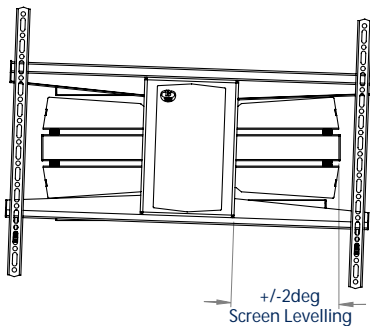

### FEATURES

- Easy tool-less tilt and swivel adjustments
- Slim-line design allows close to the wall installation when folded at
- Suitable for portrait and landscape mounting
- Screen levelling of up to 2° in either direction
- Lateral adjustment of the screen once mounted
- Integrated cable management
- Attractive cover plates hide xings
- Keyhole mounting and drilling template for a quick and easy installation
- Safety screws help prevent unauthorised removal of screens
- Simple 'hook-on' installation with all mounting hardware included

3 pivot points and tilt for easy screen positioning

Space saving - folds at to the wall

Integrated cable management

Cover plates hide all xings on mount for an attractive install

FRONT VIEW

SIDE VIEW - FLAT TO WALL

REAR VIEW

SIDE VIEW - MAXIMUM EXTENSION

SIDE VIEW - TILT

FRONT VIEW - SCREEN LEVELLING

TOP VIEW - FLAT TO WALL

PACKING INFORMATION

COLOUR:	ORDER REF:	EAN CODE:
Black	BT8228/B	5019318307201

ACCESSORIES AND RELATED PRODUCTS