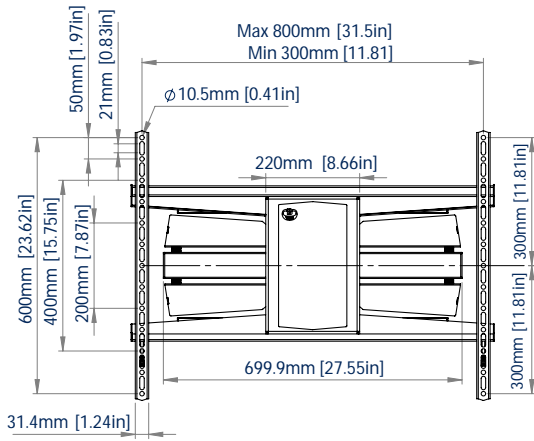

SPECIFICATION	
Recommended screen size	65" up to 120"
Max load	125kg
VESA® compatibility	300 x 200mm up to 800 x 600mm
Tilt	-3°/+15°
Swivel	180°
Distance from wall	Min: 90mm - Max: 628mm

### FEATURES

- Easy tool-less tilt and swivel adjustments
- Slim-line design allows close to the wall installation when folded at
- Suitable for portrait and landscape mounting
- Screen levelling of up to 2° in either direction
- Lateral adjustment of the screen once mounted
- Integrated cable management
- Attractive cover plates hide xings
- Keyhole mounting and drilling template for a quick and easy installation
- Safety screws help prevent unauthorised removal of screens
- Simple 'hook-on' installation with all mounting hardware included

3 pivot points and tilt for easy screen positioning

Space saving - folds at to the wall

Integrated cable management

Cover plates hide all xings on mount for an attractive install

FRONT VIEW

SIDE VIEW - FLAT TO WALL

REAR VIEW

SIDE VIEW - MAXIMUM EXTENSION

SIDE VIEW - TILT

FRONT VIEW - SCREEN LEVELLING

TOP VIEW - FLAT TO WALL

PACKING INFORMATION

COLOUR:	ORDER REF:	EAN CODE:
Black	BT8228/B	5019318307201

ACCESSORIES AND RELATED PRODUCTS