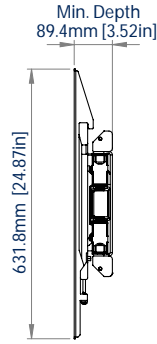

3 pivot points and tilt for easy screen positioning

Space saving - folds at to the wall

Integrated cable management

Cover plates hide all xings on mount for an attractive install

FRONT VIEW

SIDE VIEW - FLAT TO WALL

REAR VIEW

SIDE VIEW - MAXIMUM EXTENSION

SIDE VIEW - TILT

FRONT VIEW - SCREEN LEVELLING

TOP VIEW - FLAT TO WALL

PACKING INFORMATION

COLOUR:	ORDER REF:	EAN CODE:
Black	BT8228/B	5019318307201

ACCESSORIES AND RELATED PRODUCTS