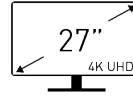

### SPECIFICATIONS

Type / Size	27"
Colorway	Iron Gray
Active Display Area (mm)	596.736 (H) x 335.664 (V)
Curvature	Flat
Panel Type	IPS
Resolution	3840 x 2160 (4K UHD)
Pixel Pitch	0.1554 (H) x 0.1554 (V)
Aspect Ratio	16:9
Brightness (nits)	300 cd/m <sup>2</sup>
Contrast Ratio	1000:1
Refresh Rate	60Hz
Response Time	4ms (GTG)
View Angles	178°(H) / 178°(V)
DCI-P3 / Adobe RGB /sRGB	99% / 95% / 139% (CIE1976)
Surface Treatment	Anti-glare
Display Colors	1.07b
Color Bit	10 bits (8 bits + FRC)
Video Interface	2x HDMI (2.0b) 1x DisplayPort (1.2a) 1x Type C (DP Alternate with 65W Power Delivery)
Audio	1x Headphone-out
Power Type	External Adaptor (19V 5.79A)
Adjustment (Tilt)	-5° ~ 20°
Kensington Lock	Yes
Dimension (W x D x H)	613.49 x 198.3 x 473.1 mm (24.15 x 7.81 x 18.63 inch)
Weight (NW / GW)	5.75 kg (12.68 lbs) / 7.35 kg (16.2 lbs)
Dimension (W x D x H) With Carton	805 x 192 x 457 mm (31.69 x 7.56 x 17.99 inch)
Accessory	1x HDMI Cable, 1x Adaptor, 1x Power Cord, 1x Quick Guide
Note	HDMI: 3840 x 2160 (Up to 60Hz) DisplayPort: 3840 x 2160 (Up to 60Hz) Type-C: 3840 x 2160 (Up to 60Hz)

**27" 4K UHD (3840 x 2160) with IPS 178° Wide Viewing Angle**  
View your applications, spreadsheets and more with a perfect 27 inches screen and experience a breathtaking screen that comes with 4K resolution.