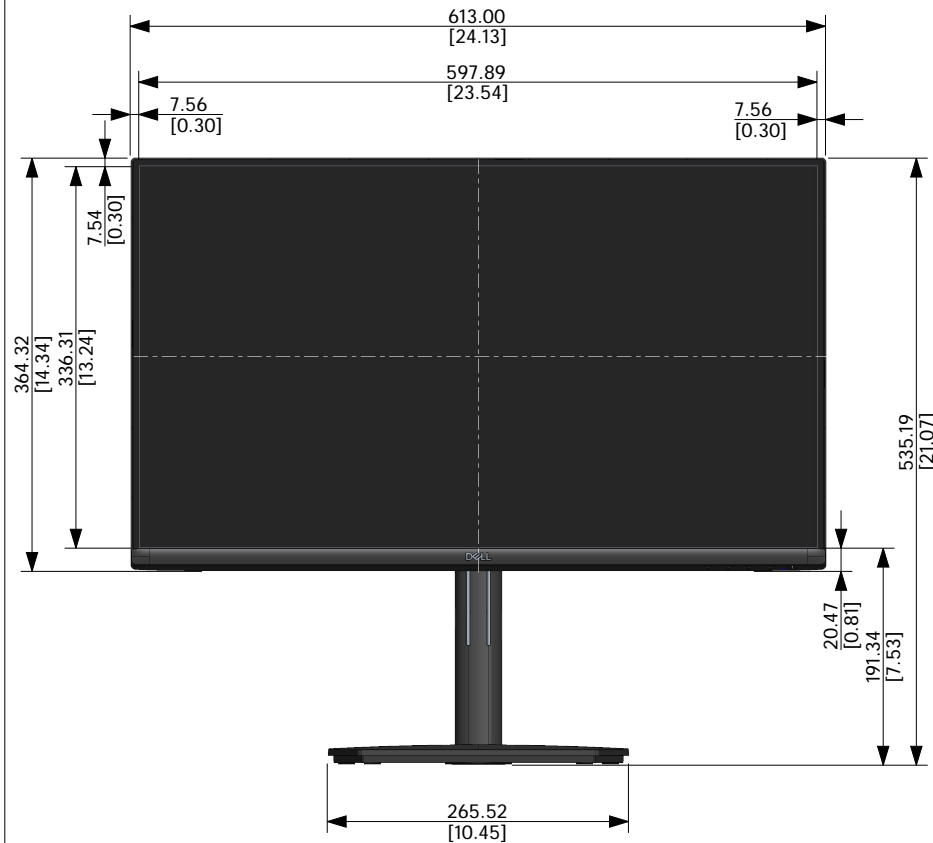

E2724HS Outline Dimensions

Unit : mm (inch)
 Dimension : Nominal
 Scale : Not to scale

Z=0
 11.33 [0.45]