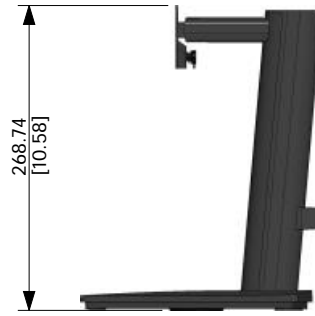

E2724HS Outline Dimensions

Unit : mm (inch)
 Dimension : Nominal
 Scale : Not to scale

Z=0
 11.33 [0.45]