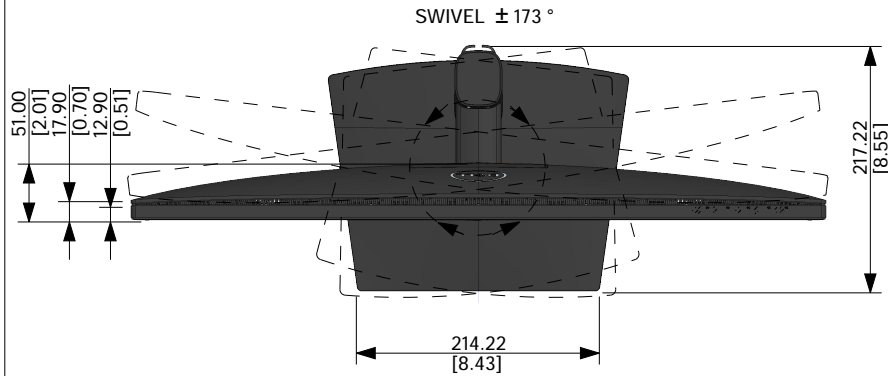

E2724HS Outline Dimensions

Unit : mm (inch)
 Dimension : Nominal
 Scale : Not to scale

Z=0
 11.33 [0.45]