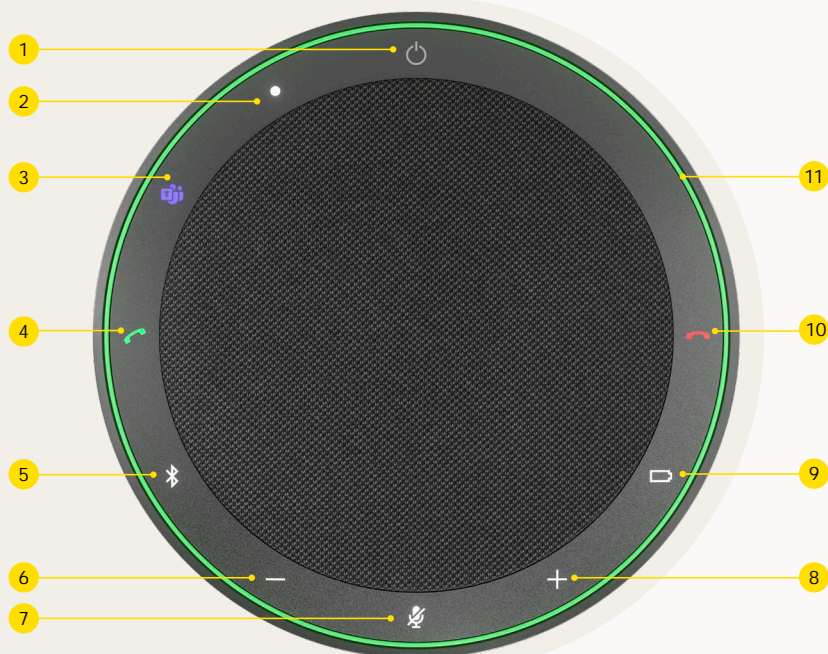

HOW TO USE

①		Power on/off
②		Smart button
③		Microsoft Teams button (MS variant)
④		Answer call
⑤		Bluetooth pairing
⑥		Volume down
⑦		Mute microphone
⑧		Volume up
⑨		Battery status
⑩		End/reject call
⑪		Microphone Quality Indicator & Status LED ring