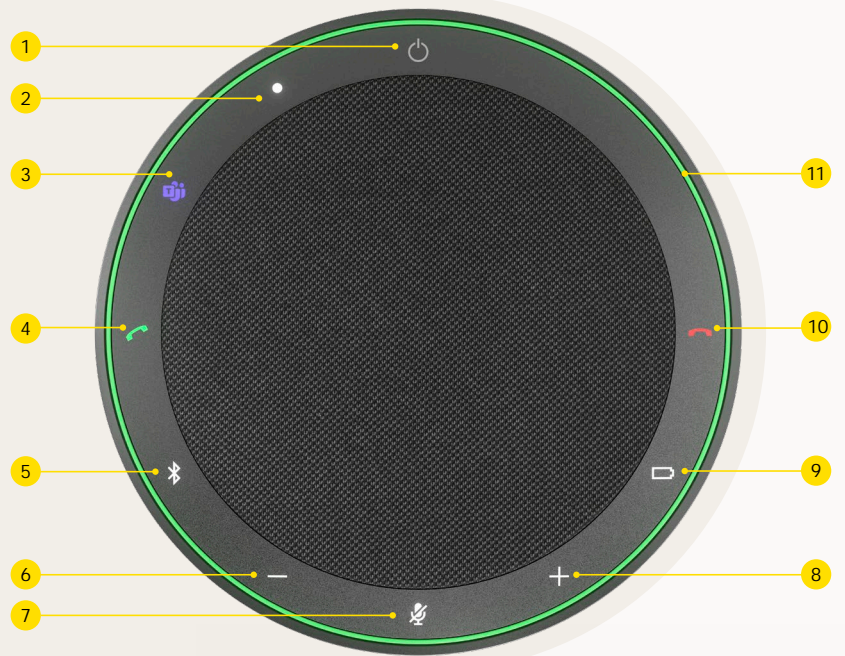

HOW TO USE

①		Power on/off
②		Smart button
③		Microsoft Teams button (MS variant)
④		Answer call
⑤		Bluetooth pairing
⑥		Volume down
⑦		Mute microphone
⑧		Volume up
⑨		Battery status
⑩		End/reject call
⑪		Microphone Quality Indicator & Status LED ring

HOW TO CONNECT

Hold the Bluetooth button for 3 seconds and follow the voice-guided instructions to pair to your smartphone or tablet. Or connect the USB cable to any available USB C or A port on your computer. The status LED ring will light up white to indicate the speakerphone is connected and powered on.

Plug-and-play