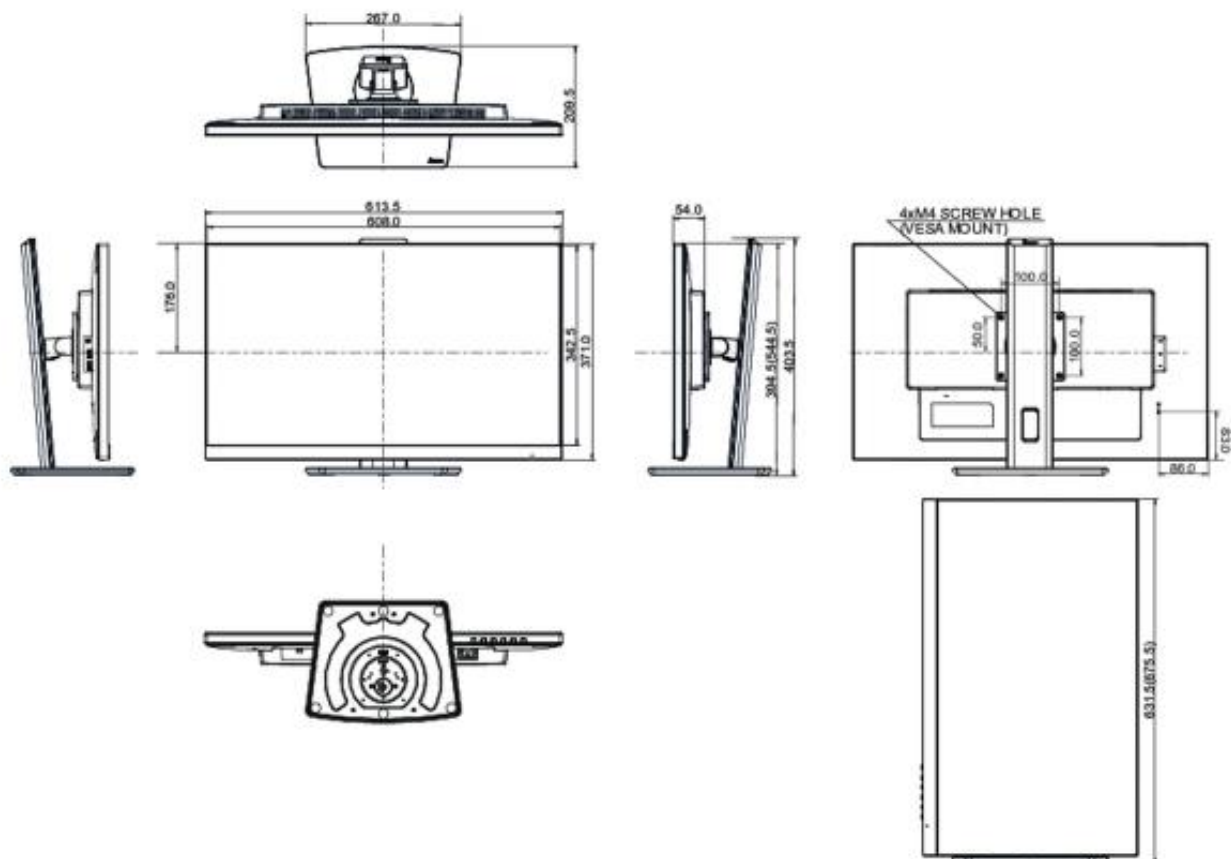

## 04 MECHANICAL

Display position adjustments	height, swivel, tilt, pivot (rotation both sides)
Height adjustment	150mm
Rotation (PIVOT function)	90°
Swivel stand	90°; 45° left; 45° right
Tilt angle	23° up; 5° down
VESA mounting	100 x 100mm
Cable management system	yes

## 08 DIMENSIONS / WEIGHT

Product dimensions W x H x D	613.5 x 394.5 (544.5) x 209.5mm
Box dimensions W x H x D	693 x 170 x 446mm
Weight (without box)	6.8kg
Weight (with box)	8.4kg
EAN code	4948570121663