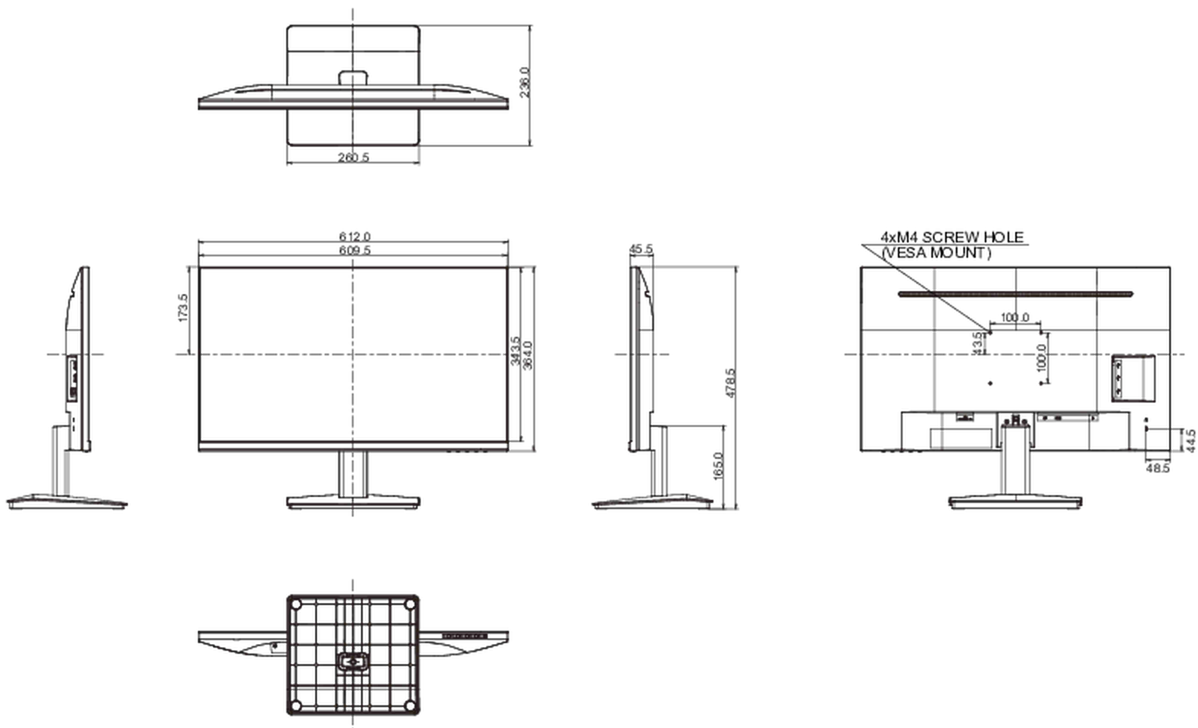

01 DISPLAY CHARACTERISTICS

Design	3-side borderless
Diagonal	27", 68.5cm
Panel	IPS panel technology LED, matte finish
Native resolution	1920 x 1080 @75Hz (2.1 megapixel Full HD)
Aspect ratio	16:9
Panel brightness	300 cd/m ²
Static contrast	1000:1
Advanced contrast	80M:1
Response time (GTG)	4ms
Viewing zone	horizontal/vertical: 178°/178°, right/left: 89°/89°, up/down: 89°/89°
Colour support	16.7mIn (sRGB: 96%; NTSC: 72%)
Horizontal Sync	30 - 83kHz
Viewable area W x H	597.9 x 336.3mm, 23.5 x 13.2"
Pixel pitch	0.311mm
Colour	matte, black

04 MECHANICAL

Display position adjustments	tilt
Tilt angle	23° up; 5° down
VESA mounting	100 x 100mm

05 ACCESSORIES INCLUDED

Cables	power, HDMI
Other	quick start guide, safety guide

06 POWER MANAGEMENT

Power supply unit	internal
Power supply	AC 100 - 240V, 50/60Hz
Power usage	19W typical, 0.5W stand by, 0.3W off mode

Product dimensions W x H x D	612 x 479.5 x 236mm
Box dimensions W x H x D	685 x 145 x 435mm
Weight (without box)	4.6kg
Weight (with box)	6.2kg
EAN code	4948570121175

* USB are available only for XU2793HSU.