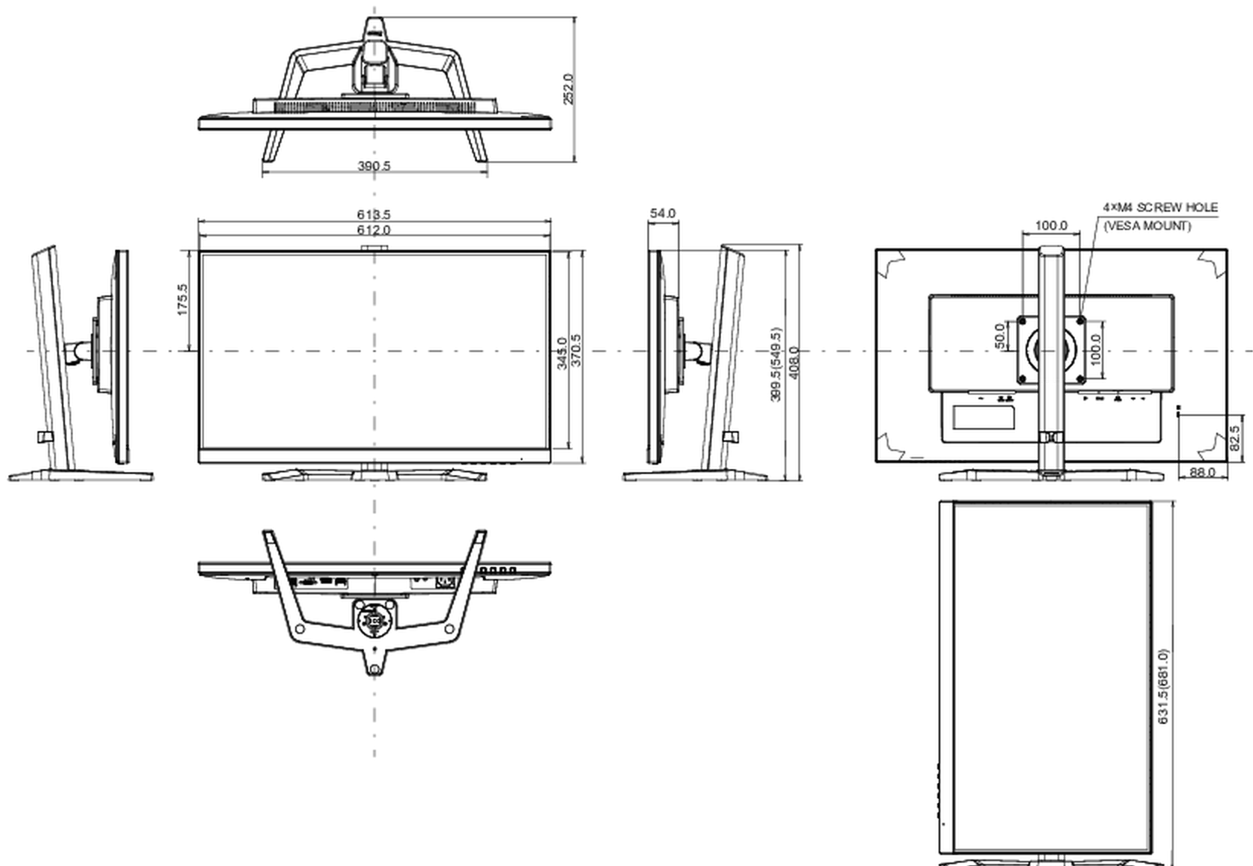

04 MECHANICAL

Display position adjustments	height, pivot (rotation), swivel, tilt
Height adjustment	150mm
Rotation (PIVOT function)	90°
Swivel stand	90°; 45° left; 45° right
Tilt angle	23° up; 5° down
VESA mounting	100 x 100mm

Product dimensions W x H x D	613.5 x 399.5 (549.5) x 252mm
Box dimensions W x H x D	692 x 454 x 170mm
Weight (without box)	6.4kg
Weight (with box)	8.4kg
EAN code	4948570121984

All trademarks and registered trademarks acknowledged. E & O E. Specification subject to change without notice. All LCD's comply with ISO-9241-307:2008 in connection with pixel defects.