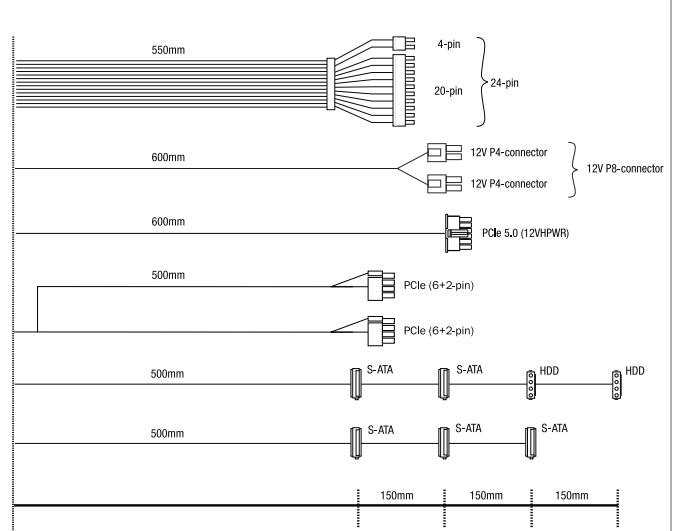

PURE POWER 12 M

EXCEPTIONAL QUIET, SUPERIOR FEATURES

Cables

1000W / 850W

750W

650W

550W