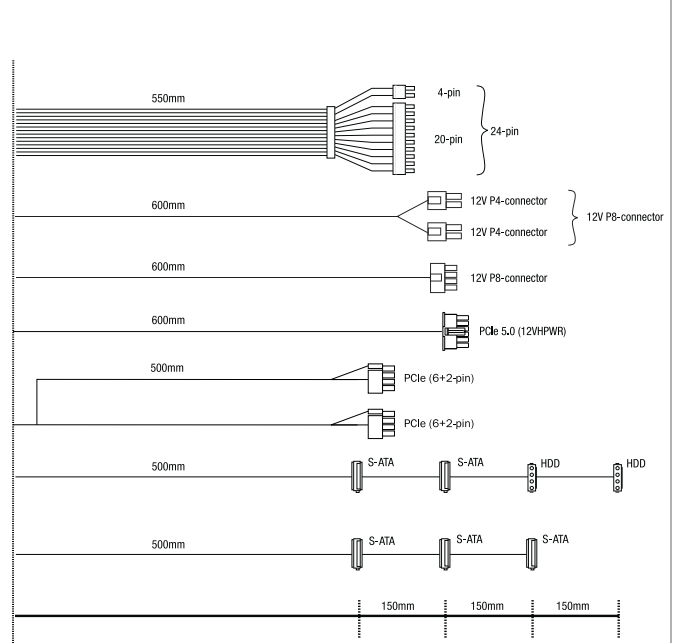

PURE POWER 12 M

EXCEPTIONAL QUIET, SUPERIOR FEATURES

Cables

1000W / 850W

750W

650W

550W