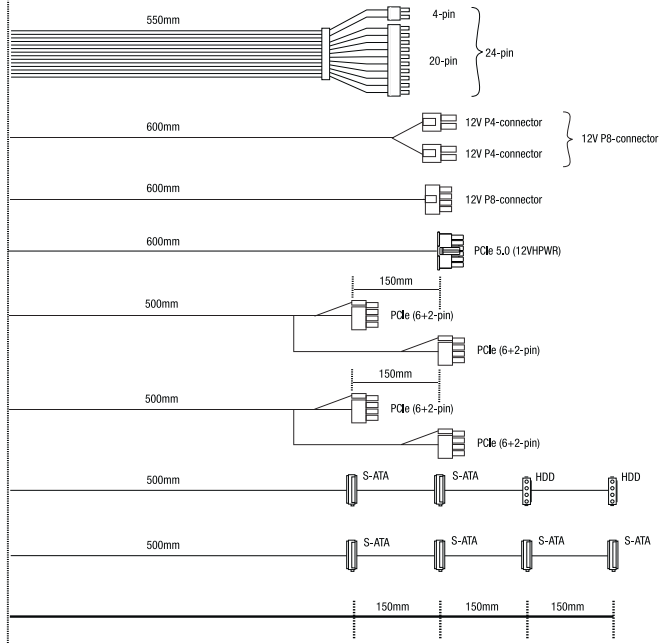

PURE POWER 12 M

EXCEPTIONAL QUIET, SUPERIOR FEATURES

Cables

1000W / 850W