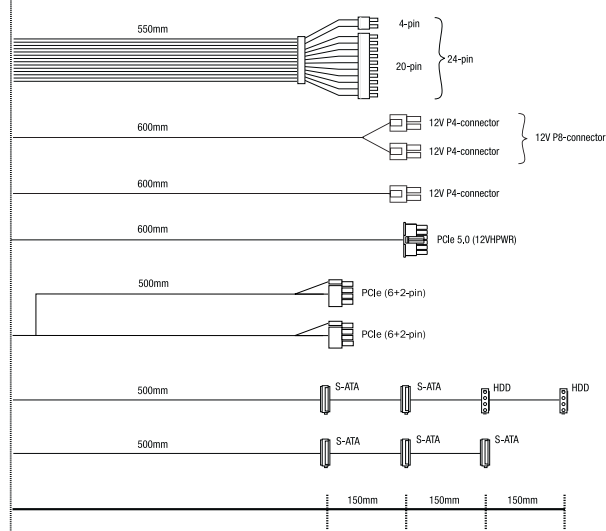

PURE POWER 12 M

EXCEPTIONAL QUIET, SUPERIOR FEATURES

Cables

1000W / 850W

750W

650W

550W