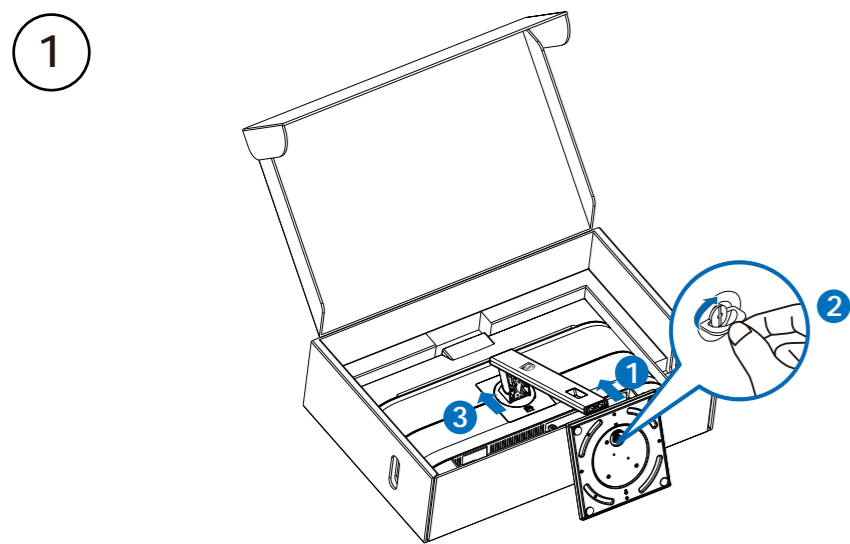

SUB SOURCE POSSIBILITY (x1)			
MultiView		HDMI	DisplayPort	USBC1	
MAIN SOURCE (x1)	HDMI	•	•	•	
	DisplayPort	•	•	•	
	USBC1	•	•	•	

Register your product and get support at www.philips.com/support

Version: M1127BU5601Q1WWT
2022 © TOP Victory Investments Ltd. All rights reserved.

HDMI
The terms HDMI, HDMI High-Definition Multimedia Interface, HDMI Trade Dress and the HDMI Logos are trademarks or registered trademarks of HDMI Licensing Administrator, Inc.

www.philips.com

Energy Labelling
27B1U5601H

PHILIPS
Business Monitor
5000 Series

27B1U5601H

Quick start

Register your product and get support at www.philips.com/welcome

Contents

*Different according to region
Display design may differ from that illustrated

USB docking (USB C-C)

USB hub (USB A-C)

Multi-stream transport

KVM