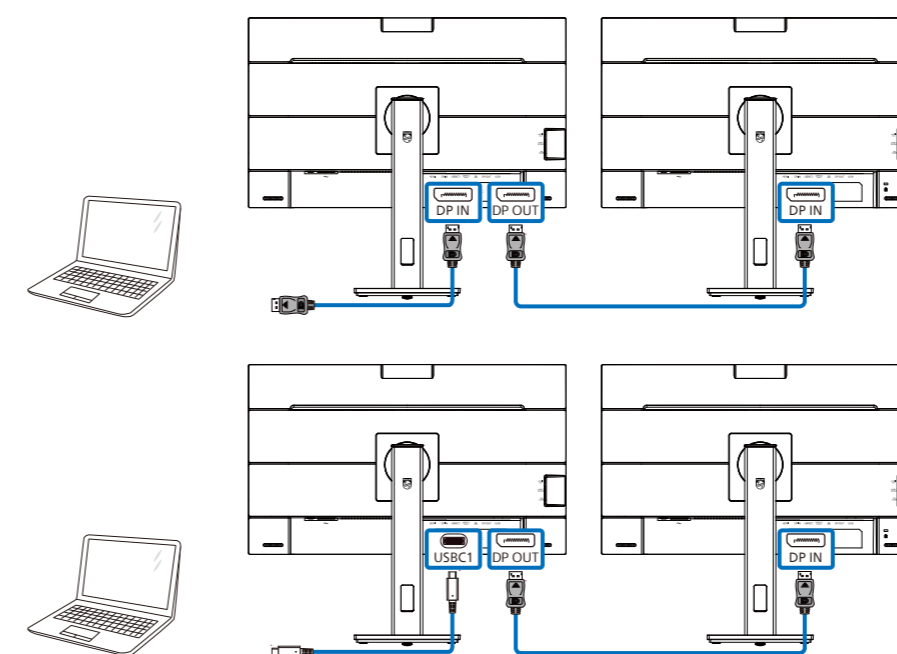

Multi-stream transport