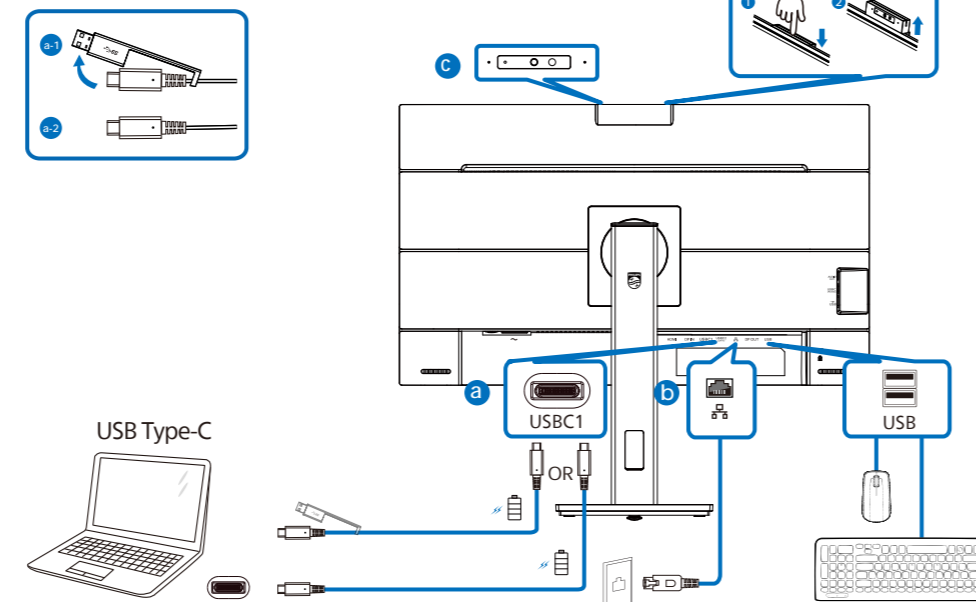

USB docking (USB C-C)