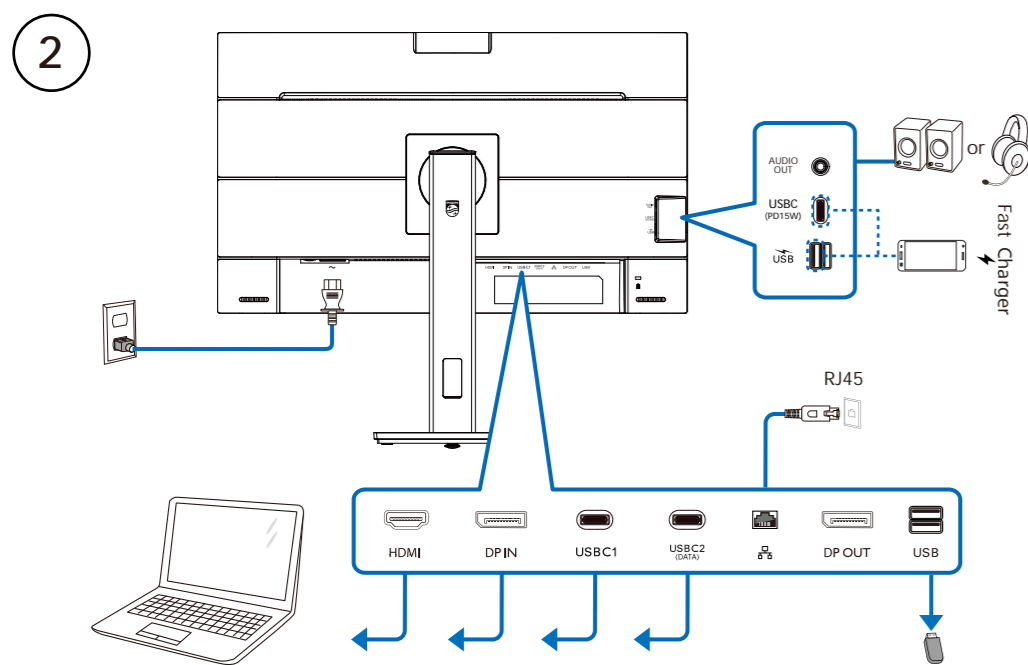

SUB SOURCE POSSIBILITY (x1)			
MultiView		HDMI	DisplayPort	USBC1	
MAIN SOURCE (x1)	HDMI	•	•	•	
	DisplayPort	•	•	•	
	USBC1	•	•	•	

Register your product and get support at www.philips.com/support

Version: M1127BU5601Q1WWT
2022 © TOP Victory Investments Ltd. All rights reserved.

HDMI
The terms HDMI, HDMI High-Definition Multimedia Interface, HDMI Trade Dress and the HDMI Logos are trademarks or registered trademarks of HDMI Licensing Administrator, Inc.

www.philips.com

Energy Labelling
27B1U5601H

PHILIPS
Business Monitor
5000 Series

27B1U5601H

Quick start

Register your product and get support at www.philips.com/welcome

Contents

*Different according to region
Display design may differ from that illustrated

USB docking (USB C-C)

USB hub (USB A-C)

Multi-stream transport

KVM