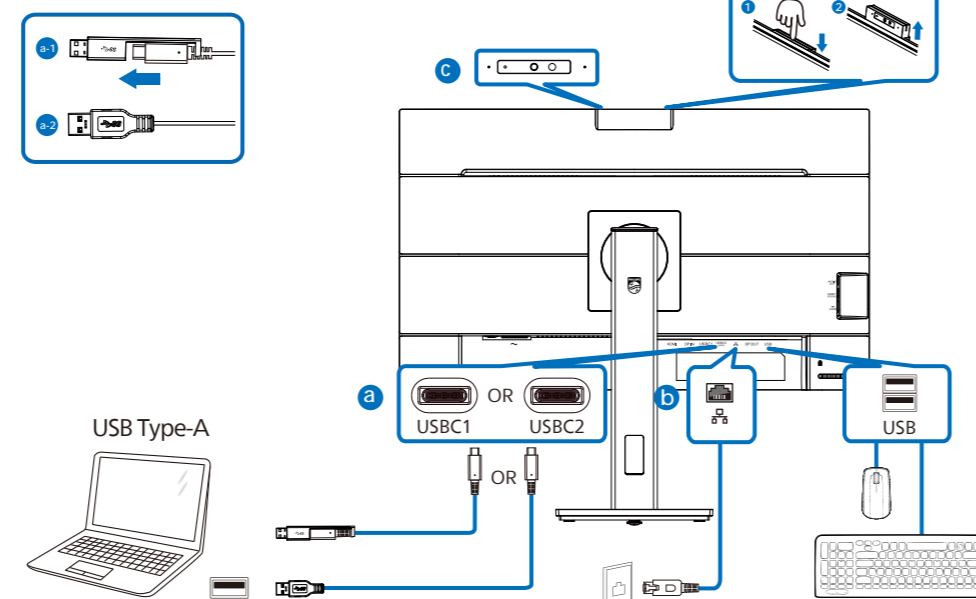

USB hub (USB A-C)