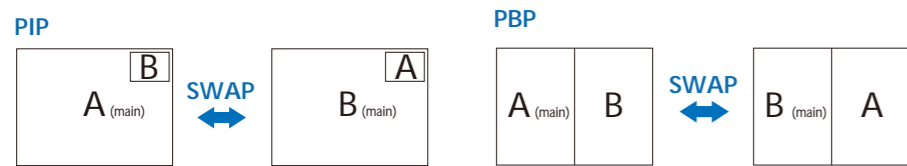

6

MultiView		SUB SOURCE POSSIBILITY (x1)			
MAIN SOURCE (x1)	Inputs	HDMI	DisplayPort	USBC1	
PIP	HDMI	●	●	●	
	DisplayPort	●	●	●	
PBP	HDMI	●	●	●	
	DisplayPort	●	●	●	
	USBC1	●	●	●