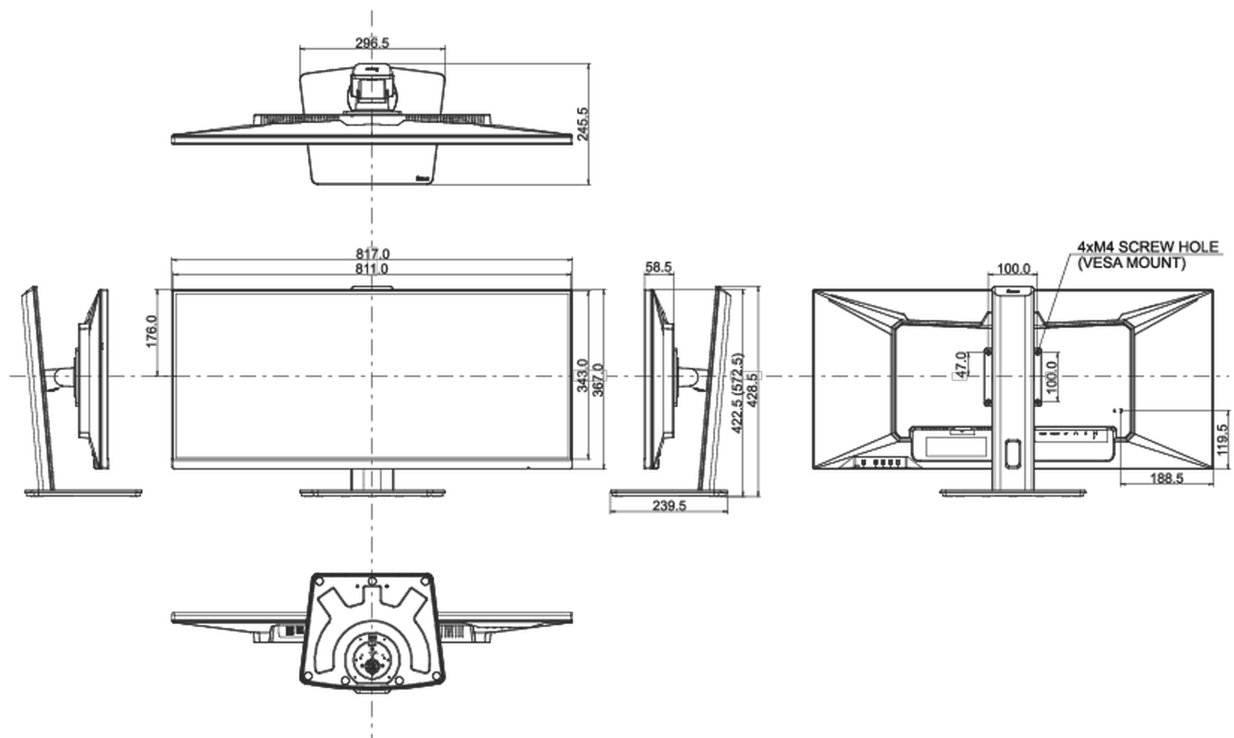

04 MECHANICAL

Display position adjustments	height, swivel, tilt
Height adjustment	150mm
Swivel stand	90°; 45° left; 45° right
Tilt angle	23° up; 5° down
VESA mounting	100 x 100mm
Cable management system	yes

Product dimensions W x H x D	817 x 422.5 (572.5) x 245.5mm
Box dimensions W x H x D	900 x 188 x 456mm
Weight (without box)	9.4kg
Weight (with box)	12.4kg
EAN code	4948570121359

All trademarks and registered trademarks acknowledged. E & O E. Specification subject to change without notice. All LCD's comply with ISO-9241-307:2008 in connection with pixel defects.