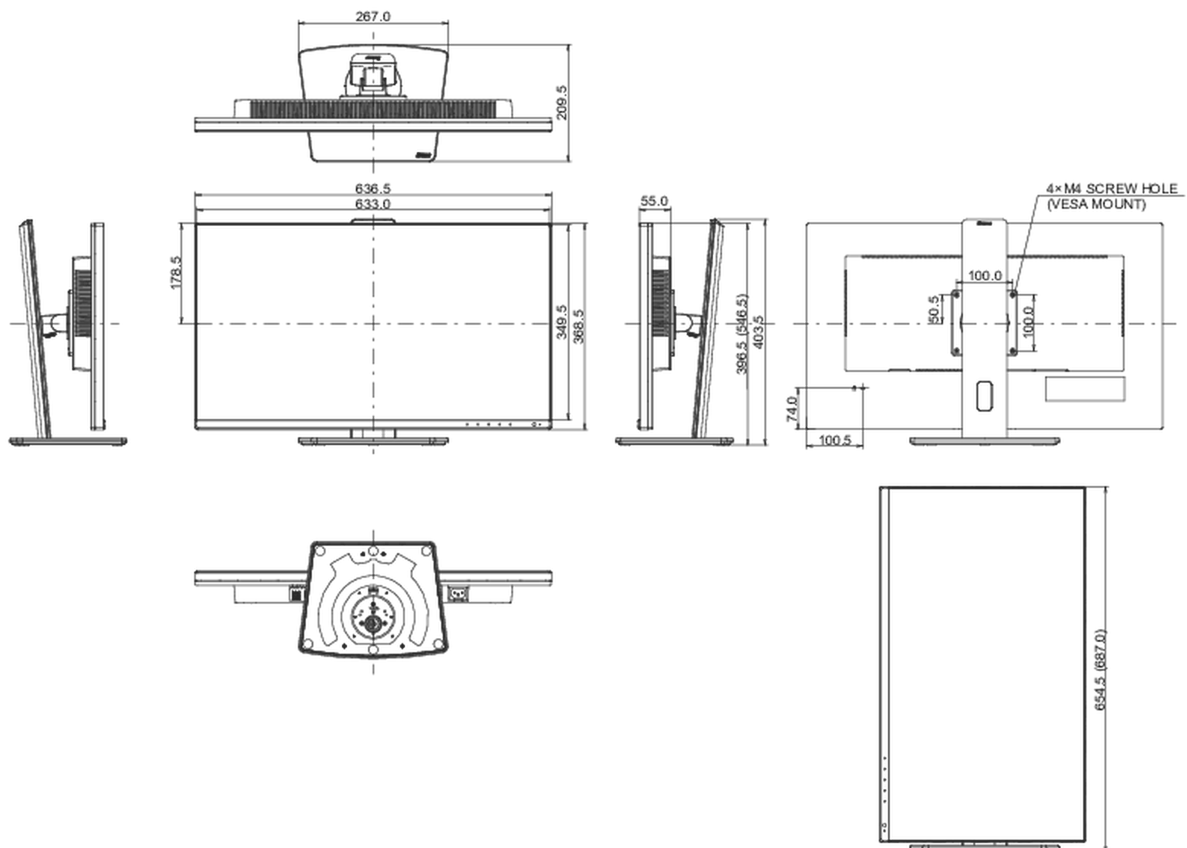

## 04 MECHANICAL

Display position adjustments	height, swivel, tilt, pivot (rotation both sides)
Height adjustment	150mm
Rotation (PIVOT function)	90°
Swivel stand	90°; 45 ° left; 45° right
Tilt angle	23° up; 5° down
VESA mounting	100 x 100mm
Cable management system	yes

## 08 DIMENSIONS / WEIGHT

Product dimensions W x H x D	636.5 x 396.5 (546.5) x 209.5mm
Box dimensions W x H x D	723 x 436 x 163mm
Weight (without box)	6.9kg
Weight (with box)	8.9kg
EAN code	4948570121519