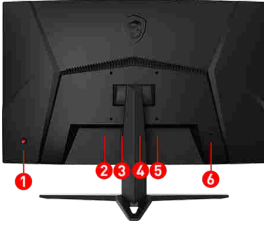

Note

Display Port: 1920 x 1080 (Up to 250Hz by DP overclocking)
HDMI 2.0: 1920 x 1080 (Up to 240Hz)
Adobe RGB, sRGB and DCI-P3 follow CIE1976 standar

CONNECTIONS

1. 5-way joystick navigator
2. 1x DC Jack
3. 2x HDMI (2.0b)
4. 1x Display Port (1.2a)
5. 1x Earphone out
6. 1x Kensington lock