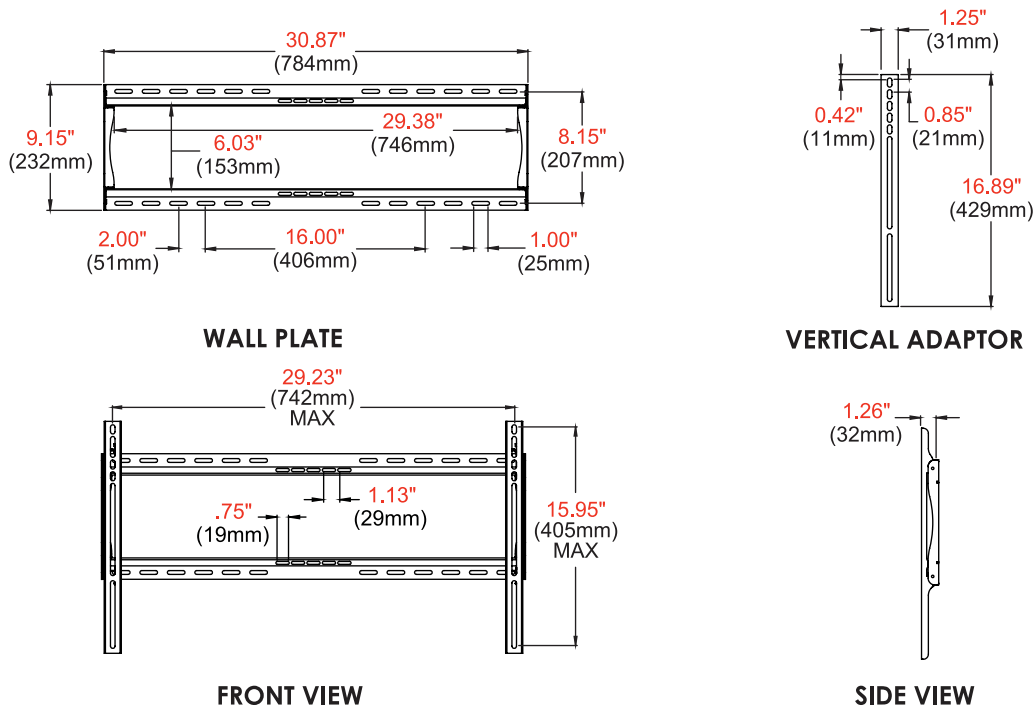

PF650 Paramount™ Universal Flat Wall Mount for 39" to 75" Displays

Product Specifications

	DIMENSIONS (W x H x D)	PRODUCT WEIGHT	LOAD CAPACITY	FINISH	AVAILABLE COLORS
PF650	30.87" x 16.89" x 1.26" (784 x 429 x 32mm)	5.40lb (2.45kg)	150lb (68kg)	Scratch Resistant Fused Epoxy	Gloss Black

Package Specifications

	PACKAGE SIZE (W x H x D)	PACKAGE SHIP WEIGHT	PACKAGE UPC CODE	PACKAGE CONTENTS	UNITS IN PACKAGE
PF650	33.62" x 1.57" x 10.71" (854 x 40 x 272mm)	7.15lb (3.24kg)	735029255017	Wall Mount, Wall and Display Installation Hardware, Installation Instructions	1

Accessories

- ACC309: Video Conference Shelf
- ACC415: 4-pack Metal Stud Fastener Kit
- ACC925: Security Fasteners for V200x200 to V800x400 Mounts
- ACC-M835: Security Fast-Pack, M8x25 & M8x35
- ACC-UCM: Universal AV Component Mount
- ACC-V600X: 600mm Extension for 400mm Adaptors
- ACC-V900X: 600, 800 or 900mm Extension for 400mm Adaptors
- ACC-WMVCS: Video Conferencing Shelf
- ACSBR1: Universal Sound Bar Mounting Kit
- ESHV models: AV Wall Shelves
- IBA4-W: Easy Mount Recessed Low Voltage Cable Plate
- IBA5-W: Recessed Low Voltage Media Plate w/ Duplex Surge Protector
- IB14X9-W: 14x9" In-Wall Box
- IB14X9-AC-W: 14x9" In-Wall Box with Duplex Surge Protector
- IB14X14-W: 14x14" In-Wall Box
- IB14X14-AC-W: 14x14" In-Wall Box with Duplex Surge Protector

All dimensions = inch (mm)

Architect Specifications

The Paramount™ Universal Flat Wall Mount shall be a Peerless-AV model PF650 and shall be located where indicated on the plans. Assembly and installation shall be done according to instructions provided by the manufacturer.

Visit peerless-av.com to see the complete line of AV solutions from Peerless-AV, including outdoor displays, kiosks, display mounts, projector mounts, carts/stands, and a full assortment of accessories.

Peerless-AV
2300 White Oak Circle
Aurora, IL 60502 USA

(800) 865-2112
(630) 375-5100
Fax: (800) 359-6500

Peerless-AV EMEA
Unit 3 Watford Interchange
Colonial Way, Watford
Herts, WD24 4WP
United Kingdom
+44 (0) 1923 200100
Fax: +44 (0) 1923 200101

Peerless-AV Latin America
Av. de las Industrias 413
Parque Industrial Escobedo
General Escobedo, N.L.,
México, 66062
+52 (81) 8384-8300
Fax: +52 (81) 8384-8360