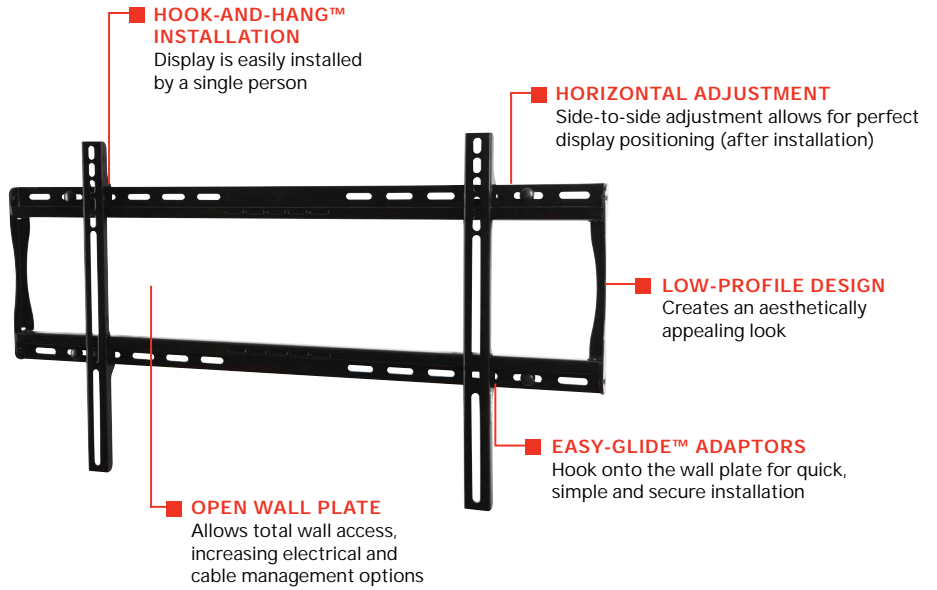

PF650

Mounting Pattern
742 x 405mm
(29.23" x 15.95")

Max Load
150lb
(68kg)

PARAMOUNT™ Universal Flat Wall Mount

FOR 39" TO 75" DISPLAYS*

The Paramount™ series wall mounts provide versatile and multi-functional features. With PF650, a low-profile design positions the display just 1.26" (32mm) from the wall. The Hook-and-Hang™ system offers easy, one-person installation of the display. The Easy-Glide™ adaptors hook onto the wall plate for a quick, simple, and secure installation. After installation, achieve perfect display positioning with side-to-side adjustment capabilities.

- Universal mounts displays with mounting patterns up to 742 x 405mm (29.23" W x 15.95" H) and accommodates up to 600 x 400mm VESA® patterns
- Low-profile design holds display only 1.26" (32mm)
- Horizontal display adjustment up to 8.00" (203mm) for centering display on wall
- Includes all necessary wall and display attachment hardware
- Design is UL listed and tested to four times stated load capacity

Low-profile design for a sleek, yet compact installation.

Comes in color packaging with included installation hardware and easy to follow instructions.

Please visit peerless-av.com/en-us/patents for patent information.

PF650 Paramount™ Universal Flat Wall Mount for 39" to 75" Displays

Product Specifications

	DIMENSIONS (W x H x D)	PRODUCT WEIGHT	LOAD CAPACITY	FINISH	AVAILABLE COLORS
PF650	30.87" x 16.89" x 1.26" (784 x 429 x 32mm)	5.40lb (2.45kg)	150lb (68kg)	Scratch Resistant Fused Epoxy	Gloss Black